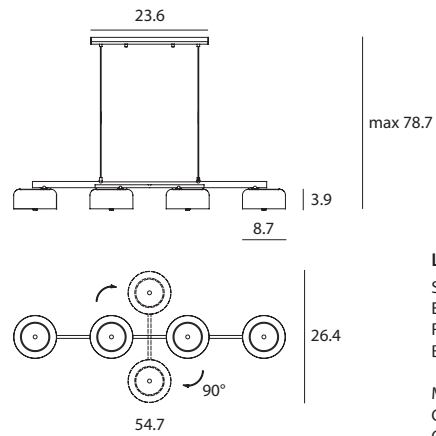

Lalu+ Pendant
 SQ-250MCTR4
 E26 4 x Max 60W
 Rotatable cross bar
 Black textile wire

Materials: steel, glass diffuser
 Color: copper + matt black
 Canopy: matt black

Measurement : inches

LALU+ / 2