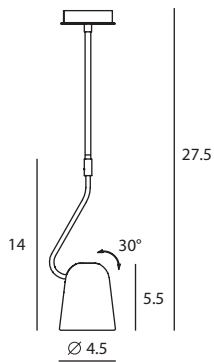

Dobi Table
SQ-2181D
E12 1 x Max 30W
Shade rotatable
Dip switch
Black PVC cord

Material: steel
Color: shiny white shade & base + matt brass tube
copper shade + matt black base & tube

Dobi Wall
SQ-2181W
E12 1 x Max 30W
Shade rotatable
Dip switch

Material: steel
Color: shiny white shade & canopy + matt brass tube
copper shade + matt black tube & canopy
Canopy : same as shade color

Measurement : inches

DOBI / 2

shiny white + matt brass

copper + matt black

Dobi Pendant R

SQ-2181PR

E12 1 x Max 30W

Shade Rotatable

Material: steel

Color: shiny white shade & canopy + matt brass tube
copper shade + matt black tube & canopy

Canopy : same as shade color

Measurement : inches