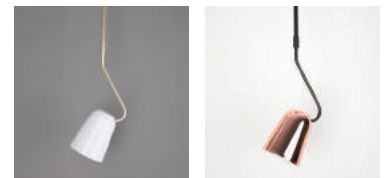

DOBI / 1

DOBI 多比

Catering to smaller scaled spaces, the DOBI offers a more petite version of the ever so popular DODO. Besides scaling down in size, the DOBI remains true to much of the original DODO features such as the incorporation of a dip switch, elongated dome shape, and adjustable shade. For those with a tight space to work with, but unwillingness to compromise on style, the DOBI is a must have.

Dobi Table
SQ-2181D
E12 1 x Max 30W
Shade rotatable
Dip switch
Black PVC cord

Material: steel
Color: shiny white shade & base + matt brass tube
copper shade + matt black base & tube

Dobi Wall
SQ-2181W
E12 1 x Max 30W
Shade rotatable
Dip switch

Material: steel
Color: shiny white shade & canopy + matt brass tube
copper shade + matt black tube & canopy
Canopy : same as shade color

Measurement : inches

DOBI / 2

shiny white + matt brass

copper + matt black

Dobi Pendant R

SQ-2181PR

E12 1 x Max 30W

Shade Rotatable

Material: steel

Color: shiny white shade & canopy + matt brass tube
copper shade + matt black tube & canopy

Canopy : same as shade color

Measurement : inches