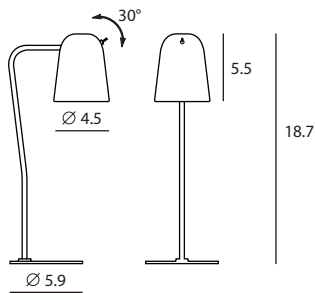

DOBI / 1

DOBI 多比

Catering to smaller scaled spaces, the DOBI offers a more petite version of the ever so popular DODO. Besides scaling down in size, the DOBI remains true to much of the original DODO features such as the incorporation of a dip switch, elongated dome shape, and adjustable shade. For those with a tight space to work with, but unwillingness to compromise on style, the DOBI is a must have.

Dobi Table
SQ-2181D
E12 1 x Max 30W
Shade rotatable
Dip switch
Black PVC cord

Material: steel
Color: shiny white shade & base + matt brass tube
copper shade + matt black base & tube

Dobi Wall
SQ-2181W
E12 1 x Max 30W
Shade rotatable
Dip switch

Material: steel
Color: shiny white shade & canopy + matt brass tube
copper shade + matt black tube & canopy
Canopy : same as shade color

Measurement : inches

DOBI / 2

shiny white + matt brass

copper + matt black

Dobi Pendant R

SQ-2181PR

E12 1 x Max 30W

Shade Rotatable

Material: steel

Color: shiny white shade & canopy + matt brass tube
copper shade + matt black tube & canopy

Canopy : same as shade color

Measurement : inches