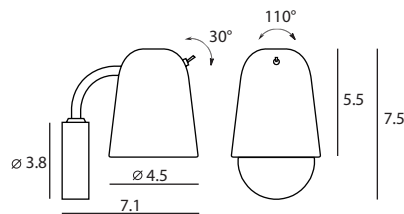

Dobi Wall
SQ-2181W
E12 1 x Max 30W
Shade rotatable
Dip switch

Material: steel
Color: shiny white shade & canopy + matt brass tube
copper shade + matt black tube & canopy
Canopy : same as shade color

Measurement : inches

DOBI / 2