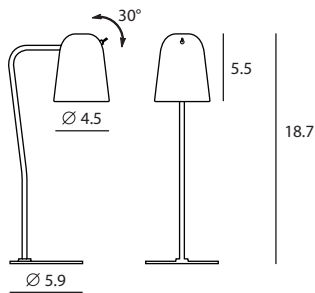

DOBI / 1

DOBI 多比

Catering to smaller scaled spaces, the DOBI offers a more petite version of the ever so popular DODO. Besides scaling down in size, the DOBI remains true to much of the original DODO features such as the incorporation of a dip switch, elongated dome shape, and adjustable shade. For those with a tight space to work with, but unwillingness to compromise on style, the DOBI is a must have.

Dobi Table
SQ-2181D
E12 1 x Max 30W
Shade rotatable
Dip switch
Black PVC cord

Material: steel
Color: shiny white shade & base + matt brass tube
copper shade + matt black base & tube

Dobi Wall
SQ-2181W
E12 1 x Max 30W
Shade rotatable
Dip switch

Material: steel
Color: shiny white shade & canopy + matt brass tube
copper shade + matt black tube & canopy
Canopy : same as shade color

Measurement : inches

DOBI / 2

shiny white + matt brass

copper + matt black

Measurement : inches

DOBI / 3