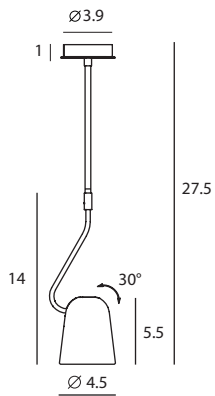

Dobi Table
SQ-2181D
E12 1 x Max 30W
Shade rotatable
Dip switch
Black PVC cord

Material: steel
Color: shiny white shade & base + matt brass tube
copper shade + matt black base & tube

Dobi Wall
SQ-2181W
E12 1 x Max 30W
Shade rotatable
Dip switch

Material: steel
Color: shiny white shade & canopy + matt brass tube
copper shade + matt black tube & canopy
Canopy : same as shade color

Measurement : inches

DOBI / 2

shiny white + matt brass

copper + matt black

Measurement : inches

DOBI / 3