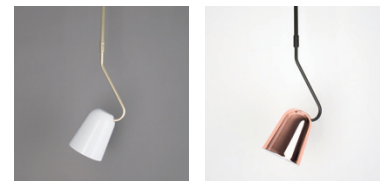

DOBI / 1

DOBI 多比

Catering to smaller scaled spaces, the DOBI offers a more petite version of the ever so popular DODO. Besides scaling down in size, the DOBI remains true to much of the original DODO features such as the incorporation of a dip switch, elongated dome shape, and adjustable shade. For those with a tight space to work with, but unwillingness to compromise on style, the DOBI is a must have.

Dobi Table
SQ-2181D
E12 1 x Max 30W
Shade rotatable
Dip switch
Black PVC cord

Material: steel
Color: shiny white shade & base + matt brass tube
copper shade + matt black base & tube

Dobi Wall
SQ-2181W
E12 1 x Max 30W
Shade rotatable
Dip switch

Material: steel
Color: shiny white shade & canopy + matt brass tube
copper shade + matt black tube & canopy
Canopy : same as shade color

Measurement : inches

DOBI / 2

shiny white + matt brass

copper + matt black

Dobi Pendant R

SQ-2181PR

E12 1 x Max 30W

Shade Rotatable

Material: steel

Color: shiny white shade & canopy + matt brass tube

copper shade + matt black tube & canopy

Canopy : same as shade color