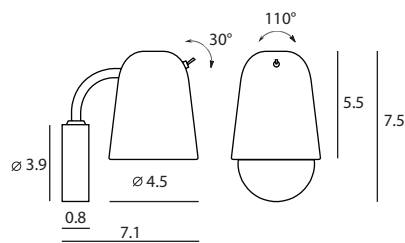

DOBI / 1

DOBI 多比

Catering to smaller scaled spaces, the DOBI offers a more petite version of the ever so popular DODO. Besides scaling down in size, the DOBI remains true to much of the original DODO features such as the incorporation of a dip switch, elongated dome shape, and adjustable shade. For those with a tight space to work with, but unwillingness to compromise on style, the DOBI is a must have.

Dobi Table
SQ-2181D
E12 1 x Max 30W
Shade rotatable
Dip switch
Black PVC cord

Material: steel
Color: shiny white shade & base + matt brass tube
copper shade + matt black base & tube

Dobi Wall
SQ-2181W
E12 1 x Max 30W
Shade rotatable
Dip switch

Material: steel
Color: shiny white shade & canopy + matt brass tube
copper shade + matt black tube & canopy
Canopy : same as shade color

Measurement : inches

DOBI / 2

shiny white + matt brass

copper + matt black

Measurement : inches

DOBI / 3