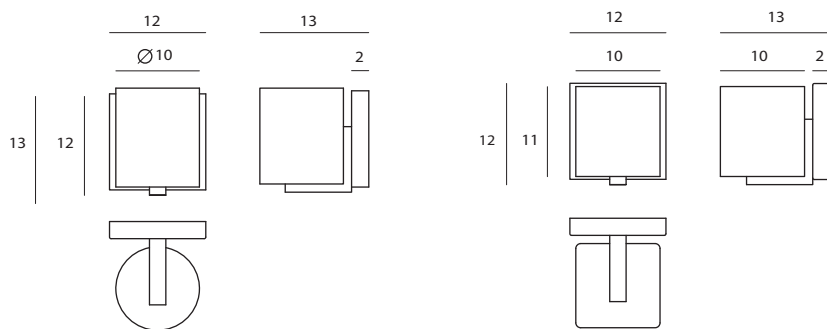

ZEN  
禪

Zen is a state of absorption or meditation, which needs no more take put anything out of your mind. The ZEN wall lamp is a simple object which is not eye-catching, but brings a real, soft, warm aero into your room.

禪，是一種先放下才能得到的境界。「禪」壁燈以幾何型的白玉玻璃與古銅壁蓋構成，無憂無礙輕掛牆上，宛如進入禪定的僧侶。似有若無的存在，卻散發著溫厚而真實的光。

matt opal w/ oil bronze

matt opal w/ chrome

SG-102W1

SG-103W1

單位 Measurement : 公分 cm

型號 Model	類型 Type	光源 Bulb/ Illuminant	材質 Materials	尺寸 Size (LxWxH)cm	顏色 Color
SG-102W1	壁燈 Wall Round	G9 1 x Max 40W 鹵素燈泡	口吹玻璃, 鋼	12 x 13 x 13	霧白玻 + 黑古銅 matt opal w/ oil bronze
SG-103W1	壁燈 Wall Square	G9 1 x Max 40W 鹵素燈泡	mouth-blown glass, steel	12 x 13 x 12	霧白玻 + 鉻 matt opal w/ chrome