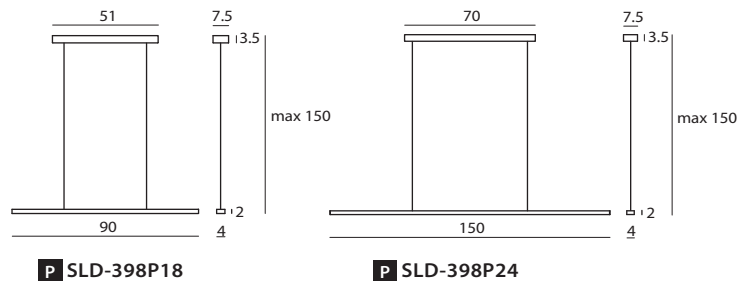

XY
艾克司歪

The graphic of product is founded on the X-Y axis. Which people go further to create and accomplish the ubiquitous products. XY is created on the basic element with precise mechanical workmanship which is taken pride in Seeddesign. It looks simple yet needs much more concentration with higher mechanical technology to make the horizontal line horizontal while vertical ones vertical. LED is used which you do not need to worry about waste of energy. Just enjoy your work, reading, and life under XY! There are desk, floor & pendant version of XY.

XY 軸是圖學的基準，所有的產品需要依循這個基準才得以完成。當所有的表象回到基本面，才足以窺探事務的細節與本質。XY 以鋁合金構成，經過精抽、切角、端面拋光、氬焊、銅焊、校正等直到噴塗，超過十道工序只為了呈現極簡精神。LED 光源讓您在用它時，少了對能源浪費的擔心，只管盡情享受閱讀、工作、陪伴家人以及生活的樂趣。XY 吊燈有兩種尺寸可供選擇。

matt black

單位 Measurement : 公分 cm

型號 Model	類型 Type	光源 Bulb/ Illuminant	材質 Materials	尺寸 Size (LxWxH)cm	顏色 Color
SLD-398P18 SLD-398P24	吊燈 Pendant 18 吊燈 Pendant 24	LED 18 x 1W 3000K 1620lm CRI80 LED 24 x 1W 3000K 2160lm CRI80	鋼 steel	90 x 7.5 x 150 150 x 7.5 x 150	霧黑 matt black