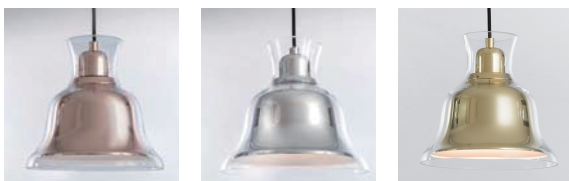

SALUTE
舉杯

SALUTE is inspired by the art of drinking wine. Sculpturally interesting, stylishly modern, the SALUTE is creatively shaped like a wine glass. Enjoy a glass of chardonnay and truly savor every flavor your wine has to offer. Sit at a table that is dramatically lit with SALUTE, enjoy the visible feast in front of you. C'est la vie!

來，一齊舉杯！輕啜甘醇香甜的美酒，享受由不同原料奏鳴出的交響樂，人生，夫復何求？舉杯以酒杯的造型為發想基底，試圖調配出異材質間所蘊藏的新可能，挑戰全新視覺饗宴，Salute！

copper

chrome

brass

Cake - clear glass

P SQ-827PR
(copper/chrome/brass)

P SQ-828P (cake)

單位 Measurement : 公分 cm

型號 Model	類型 Type	光源 Bulb/ Illuminant	材質 Materials	尺寸 Size (LxWxH)cm	顏色 Color
SQ-828P	吊燈 Pendant Cake	E27 1 x Max 60W / 40W 愛迪生燈泡 / 6W LED	透明玻+霧黑 / 銘, 紅銅, 黃銅 (Bell)	19.7 x 19.5 x 150	金屬反射照: 銘, 紅銅, 黃銅
SQ-827PR	吊燈 Pendant Bell R	E27 1 x Max 46W / 12W 省電燈泡 / 10W LED	clear glass w/ matt black / chrome, copper, brass (Bell)	19.7 x 21 x 150	reflectoe: chrome, copper, brass