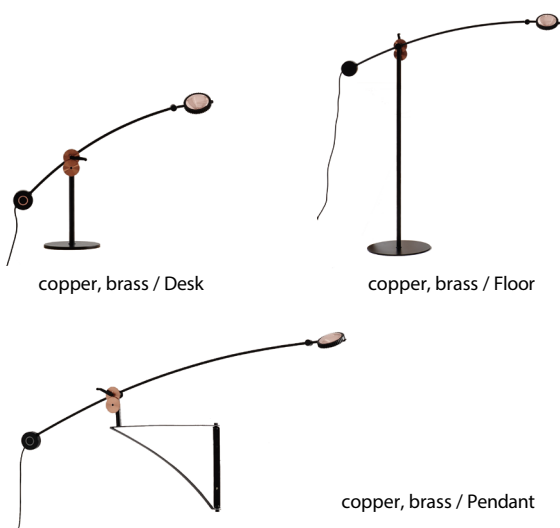

**PLANET**  
行星

Planet is the development of which completely interprets the design philosophy of SEED, simple, elegant as well as practically interactive. It took years to solve technical difficulties and come into such a polished design. The multi-adjustable parts provide users flexible experiences to meet needs. Combined with the intelligence of leading technology and aesthetics, the PLANET is ready to tenderly emits moon-like illumination through the genuine copper/ brass gear.

機械外貌的PLANET 行星系列，背後有份細膩的設計思維：生活在大量光照地區的我們，常視光線為理所當然的產物，但若有天失去光線，一片籠罩於黑暗之下時，這才意識到·光·不僅有照明作用，亦是個指引希望，帶來祥和溫暖的守護者。

簡約機械造型的 PLANET，藉由使用者多部位互動過程中產生的手感，平衡金屬材質俐落且冰冷的剛硬感。開關觸動時，漸進調光效果的LED暖光源，彷彿掀起夜色序幕，演出一場由朦朧進至柔美、皎潔的舞序。

單位 Measurement : 公分 cm

型號 Model	類型 Type	光源 Bulb/ Illuminant	材質 Materials	尺寸 Size (LxWxH)cm	顏色 Color	特殊性 Feature
SLD-100DRTE SLD-100FRTE SLD-100WRTE	桌燈 Desk 立燈 Floor 壁燈 Wall	LED 8.6W 3000K 600Lm CRI90	銅、紅銅 steel, copper	73 x 21 x 62 89 x 25 x 120 155 x 10 x 50	紅銅 copper	多方向調整 觸碰式記憶調光 multi-direction adjusted /touch dimmer