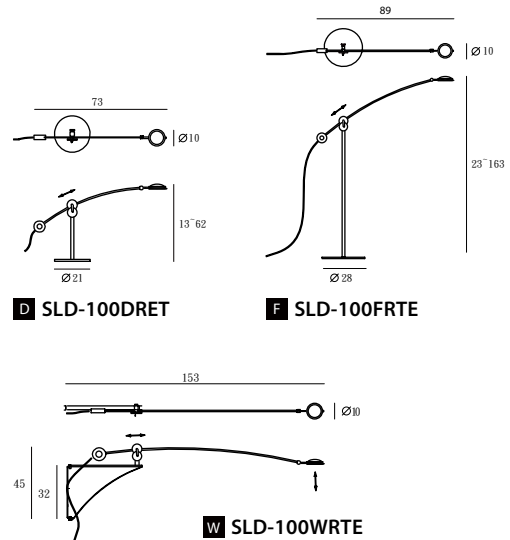

**PLANET**  
行星

Planet is the development of which completely interprets the design philosophy of SEED, simple, elegant as well as practically interactive. It took years to solve technical difficulties and come into such a polished design. The multi-adjustable parts provide users flexible experiences to meet needs. Combined with the intelligence of leading technology and aesthetics, the PLANET is ready to tenderly emits moon-like illumination through the genuine copper/ brass gear.

單位 Measurement : 公分 cm

型號 Model	類型 Type	光源 Bulb/ Illuminant	材質 Materials	尺寸 Size (LxWxH)cm	顏色 Color	特殊性 Feature
SLD-100DRTE SLD-100FRTE SLD-100WRTE	桌燈 Desk 立燈 Floor 壁燈 Wall	LED 8.6W 3000K 600Lm CRI90	銅、紅銅 steel, copper	73 x 21 x 62 89 x 25 x 120 155 x 10 x 50	紅銅 copper	多方向調整 觸碰式記憶調光 multi-direction adjusted /touch dimmer