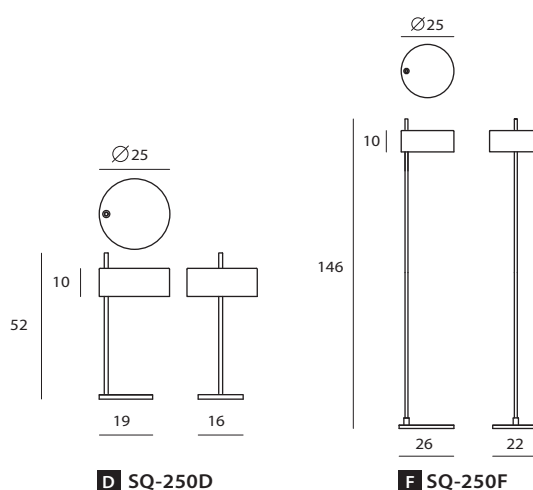

LALU
光華島

"Lalu" is a holy island in the legend of one of Taiwanese aborigines--Thao. It has been said to be the residence of ancestors' spirits. LALU is natural granite based with mouth-blown glass. The combination symbols a harmony between the nature and humanity art. LALU is available in desk and floor lamp.

日月潭中的光華島，是邵族人最高祖靈 paclan 的居處，邵語稱為 lalu。LALU 運用被大自然刻劃出紋理的天然大理石材與手工口吹玻璃，找回那與自然共生共利的人文足跡。

單位 Measurement : 公分 cm

型號 Model	類型 Type	光源 Bulb/ Illuminant	材質 Materials	尺寸 Size (LxWxH)cm	顏色 Color
SQ-250D SQ-250F	桌燈 Desk 立燈 Floor	E27 1 x Max 46W Halogen E27 1 x Max 46W Halogen	口吹玻璃, 鋼, 天然花崗岩 mouth-blown glass, steel, granite	25 x 25 x 52 26 x 25 x 146	霧白, 亮紅 matt opal, shiny red