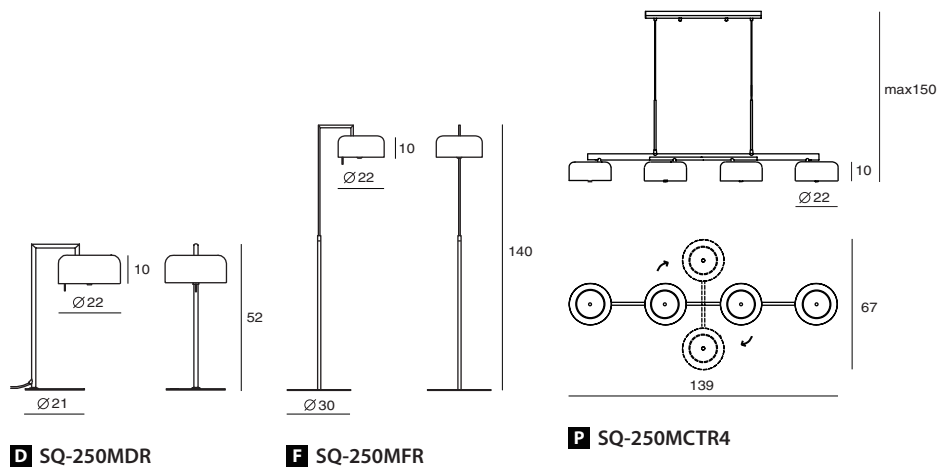

LALU+  
拉魯

The LALU collection has been welcomed for years. In terms of reinterpreting the charming idea, we use steel in replace of glass and give it a much contemporary look. Since home furnishing and accessories are getting diversified and multi-functional, the long-bar fixture of LALU+ pendant can be turned into cross, which enables users to arrange spaces flexibly. Whole new Lalu+, a sensory illumination which tenderly soothe all delicate minds.

座落于日月潭上的小島，是邵族祖先躬身耕耘、孕育血脈至最終安息的聖土。LALU 取此寓言，將蓊鬱山林與翠激水景交融的影像，化做夜色蒼茫中的一絲靜謐。隨著環境意識抬頭，新一代 LALU+ 重新演繹經典，以金屬取代玻璃。外型更具張力，功能亦有革新，使用者可依需求，由「一」至「十」轉動燈桿角度，彷彿翻轉裊裊光氛於居家之中。

Copper/ desk, floor

Copper/ pendant

單位 Measurement: 公分 cm

型號 Model	類型 Type	光源 Bulb/ Illuminant	尺寸 Size (LxWxH)cm	顏色 Color	材質 Material	特殊性 Feature
SQ-250MDR	桌燈 Desk	E27 1 x Max 46W / 12W 省電燈泡 / 10W LED	10 x 22 x 52	copper	鋼, 壓克力 steel, PMMA	燈罩可旋轉 shade rotatable 高度可調整 height can be adjusted 十字旋轉燈桿 cross-bar (Pendant)
SQ-250MFR	立燈 Floor	E27 1 x Max 46W / 12W 省電燈泡 / 10W LED	10 x 22 x 140			
SQ-250MCTR4	吊燈 Pendant	E27 4 x Max 46W / 12W 省電燈泡 / 10W LED	67 x 140 x 150			