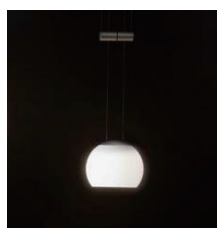

JOJO
悠悠

JOJO was inspired from Yo-Yo and have been announced in 1994. It seems that you can compose different songs of your mood by moving the shade up and down. The mouth-blown opal not only softens the light but also calms your life.

隨著溜溜球一上一下，心情彷彿也在這反覆之中獲得宣洩。JOJO的平衡裝置，可以讓你隨時調整燈罩高度，伴著口吹玻璃滲透出溫暖光暈，像音符般譜出每日的心情樂章。

mouth-blown opal x 1
/ Pendant

mouth-blown opal x 3
/ Pendant

P SL-800

P SL-800A3

單位 Measurement : 公分 cm

型號 Model	類型 Type	光源 Bulb/ Illuminant	材質 Materials	尺寸 Size (LxWxH)cm	特殊性 Feature
SL-800 SL-800A3	吊燈 Pendant 吊燈 Pendant	G6.35 1 x Max 50W 鹵素燈泡 G6.35 3 x Max 50W 鹵素燈泡	燈罩：口吹白玉玻璃 燈體與底座：鋼（金屬刷紋） Shade: mouth-blown opal Stem & base: steel (satin)	16 x 12 x 180 91 x 9 x 180	上下調整 up-and-down adjustable