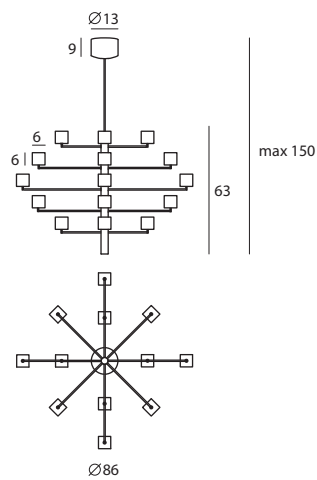

ICE  
晶采

Light up the northern light, feeling what are reflected into your eyes as putting yourself in the north. ICE is visibly composed of icecube-like glass shades, which seems to be melted by the warm light. ICE is available in desk, wall, pendant, and ceiling lamp.

點亮北極光，感受冰雪反射所有可見的亮，彷彿置身於北方國度。溫暖的色溫與冰塊的外表相調和，體驗冬季風情的同時也溫暖您的心。晶采系列含桌、壁、吊、吸頂燈。

清光玻璃+髮絲紋 / Pendant

霧面玻璃+髮絲紋 / Ceiling

**C** SD-60C4

**P** SD-62CFL20

單位 Measurement : 公分 cm

型號 Model	類型 Type	光源 Bulb/ Illuminant	材質 Materials	尺寸 Size (LxWxH)cm
SD-60C4 SD-62CFL20	吸頂燈 Ceiling 吊燈 Pendant	G4 4 x Max 20W 鹵素燈泡 G4 20 x Max 10W 鹵素燈泡	玻璃, 銅 cast glass, steel	13 x 13 x 11 86 x 86 x 150