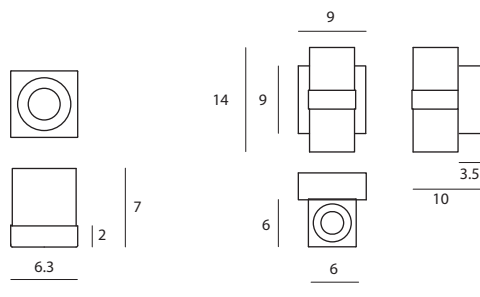

ICE
晶采

Light up the northern light, feeling what are reflected into your eyes as putting yourself in the north. ICE is visibly composed of icecube-like glass shades, which seems to be melted by the warm light. ICE is available in desk, wall, pendant, and ceiling lamp.

點亮北極光，感受冰雪反射所有可見的亮，彷彿置身於北方國度。溫暖的色溫與冰塊的外表相調和，體驗冬季風情的同時也溫暖您的心。晶采系列含桌、壁、吊、吸頂燈。

霧面玻璃+髮絲紋
/ Desk

霧面玻璃+髮絲紋
/ Wall

D SD-60D1

W SD-60W2

單位 Measurement : 公分 cm

型號 Model	類型 Type	光源 Bulb/ Illuminant	材質 Materials	尺寸 Size (LxWxH)cm
SD-60D1 SD-60W2	桌燈 Desk 壁燈 Wall	G4 1 x Max 20W 鹵素燈泡 G4 2 x Max 20W 鹵素燈泡	玻璃, 鋼 cast glass, steel	6.3 x 6.3 x 7 10 x 9 x 14