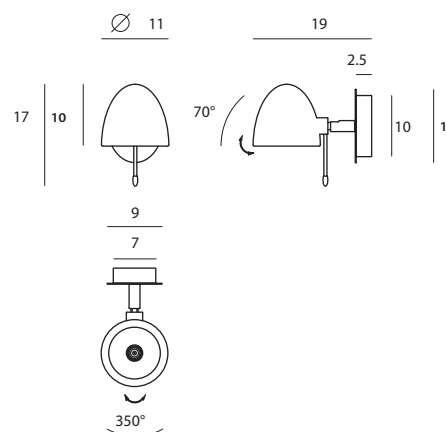

GLACIER
冰河

As the glacier in ice age, GLACIER wakes people with its warm light. Composed of thick transparent glass and chrome-finished inner shade, GLACIER reflects the surrounding and feasts your eyes, available in pendant and wall lamp.

厚實的透明玻璃，就像冰河時期時冷艷的冰川，光影層層反射出晶透耀眼的光芒。清透的加厚玻璃加上亮白烤漆金屬內反射罩，讓 GLACIER 閃耀著現代感十足的絢麗，簡潔流暢的外型雖小，卻依舊光彩奪目。冰河系列有吊燈、壁燈兩款。

cast glass, steel / Wall

W SG-623WRE

單位 Measurement : 公分 cm

型號 Model	類型 Type	光源 Bulb/ Illuminant	材質 Materials	尺寸 Size (LxWxH)cm	特殊開關 Dimmer
SG-623WR SG-623WRE	壁燈 Wall 壁燈 Wall	G9 1 x Max 40W 鹵素燈泡	玻璃, 鋼 cast glass, steel	11 x 19 x 17 11 x 19 x 17	燈罩可旋轉 shade rotatable (Wall) 旋鈕調光開關 built-in dimmer (Wall)