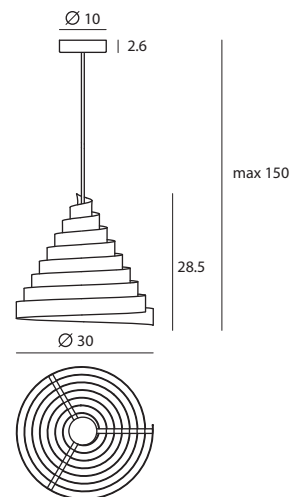

GELATO
冰 紛

It is irresistible to have Gelato while wandering on the street. The sweet delight makes us in heaven, no one can't help but smiling from head to toe! We paint the splendid moment with a long steel clip. Rotate it as the lampshade yet leave some space for light to go through. Four colors are available, pink, green, white and blue.

義大利的浪漫街角，無法抗拒的誘惑莫過於 Gelato 譜出的曼妙義式樂章。握著甜筒，漫步在羅馬大街小巷，感受古城獨特風韻，那是股讓人嘴角不自覺揚起的魔力，是股甜蜜的幸福感！我們環繞一長型鐵片，使光影層疊交錯，霧面烤漆則呈現 Gelato 可口甜美的模樣，以光線為畫筆，描繪出五顏六色的冰紛時刻。

matt white / Pendant

matt pink / Pendant

P SQ-335MP

單位 Measurement : 公分 cm

型號 Model	類型 Type	光源 Bulb/ Illuminant	尺寸 Size (LxWxH)cm	材質 Materials	顏色 Color
SQ-335MP	吊燈 Pendant	E27 1 x Max 46W / 12W 省電燈泡 / 10W LED	30 x 30 x 150	鋼 steel	霧白, 霧粉紅 matt white, matt pink