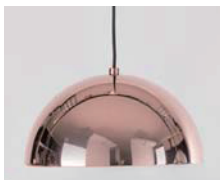

**DOME**  
蒼穹

DOME fuses simplistic ideologies with precision craftsmanship. Balanced with a clean classic silhouette, the DOME features a dramatic oversized lampshade in a very no nonsense approach. This design is spectacularly coated with a centric-circled aluminum reflector and bulb cover, which warms the ambience in any room.

越簡單的外型藏著越不簡單的工藝，穹頂的半圓型燈罩，散發出簡鍊低調性格。同心圓鋁反射罩，底部的燈泡蓋遮住刺眼的光線，帶來室內空間溫和和平靜的喜悅。DOME 吊燈有兩種尺寸。

matt black  
+ black wire

shiny white  
+ red wire

copper  
+ black wire

**P** SQ-360MP

**P** SQ-3650MP

單位 Measurement : 公分 cm

型號 Model	類型 Type	光源 Bulb/ Illuminant	材質 Materials	尺寸 Size (LxWxH)cm	顏色 Color	特殊性 Feature
SQ-360MP SQ-3650MP	吊燈 Pendant M 吊燈 Pendant L	E27 1 x Max 77W / 12W 省電燈泡 / 10W LED	鋼 steel	36 x 36 x 150 50 x 50 x 150	霧黑, 亮白, 紅銅 matt black, shiny white, copper	鋁反射罩 & 遮光蓋 swirling reflector & bulb cover