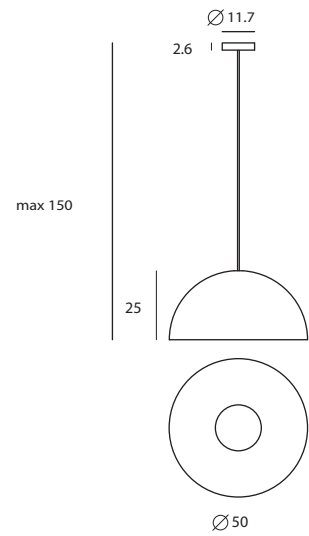

**DOME**  
蒼穹

DOME fuses simplistic ideologies with precision craftsmanship. Balanced with a clean classic silhouette, the DOME features a dramatic oversized lampshade in a very no nonsense approach. This design is spectacularly coated with a centric-circled aluminum reflector and bulb cover, which warms the ambience in any room.

越簡單的外型藏著越不簡單的工藝，穹頂的半圓型燈罩，散發出簡鍊低調性格。同心圓鋁反射罩，底部的燈泡蓋遮住刺眼的光線，帶來室內空間溫和和平靜的喜悅。DOME 吊燈有兩種尺寸。

matt black  
+ black wire

shiny white  
+ red wire

copper  
+ black wire

**P** SQ-360MP

**P** SQ-3650MP

單位 Measurement : 公分 cm

型號 Model	類型 Type	光源 Bulb/ Illuminant	材質 Materials	尺寸 Size (LxWxH)cm	顏色 Color	特殊性 Feature
SQ-360MP SQ-3650MP	吊燈 Pendant M 吊燈 Pendant L	E27 1 x Max 77W / 12W 省電燈泡 / 10W LED	鋼 steel	36 x 36 x 150 50 x 50 x 150	霧黑, 亮白, 紅銅 matt black, shiny white, copper	鋁反射罩 & 遮光蓋 swirling reflector & bulb cover