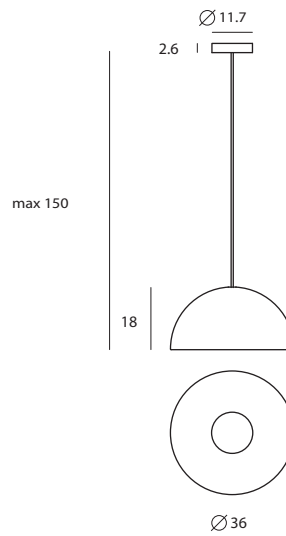

**DOME**  
蒼穹

DOME fuses simplistic ideologies with precision craftsmanship. Balanced with a clean classic silhouette, the DOME features a dramatic oversized lampshade in a very no nonsense approach. This design is spectacularly coated with a centric-circled aluminum reflector and bulb cover, which warms the ambience in any room.

越簡單的外型藏著越不簡單的工藝，穹頂的半圓型燈罩，散發出簡鍊低調性格。同心圓鋁反射罩，底部的燈泡蓋遮住刺眼的光線，帶來室內空間溫和和平靜的喜悅。DOME 吊燈有兩種尺寸。

matt black  
+ black wire

shiny white  
+ red wire

copper  
+ black wire

**P** SQ-360MP

**P** SQ-3650MP

單位 Measurement : 公分 cm

型號 Model	類型 Type	光源 Bulb/ Illuminant	材質 Materials	尺寸 Size (LxWxH)cm	顏色 Color	特殊性 Feature
SQ-360MP SQ-3650MP	吊燈 Pendant M 吊燈 Pendant L	E27 1 x Max 77W / 12W 省電燈泡 / 10W LED	鋼 steel	36 x 36 x 150 50 x 50 x 150	霧黑, 亮白, 紅銅 matt black, shiny white, copper	鋁反射罩 & 遮光蓋 swirling reflector & bulb cover