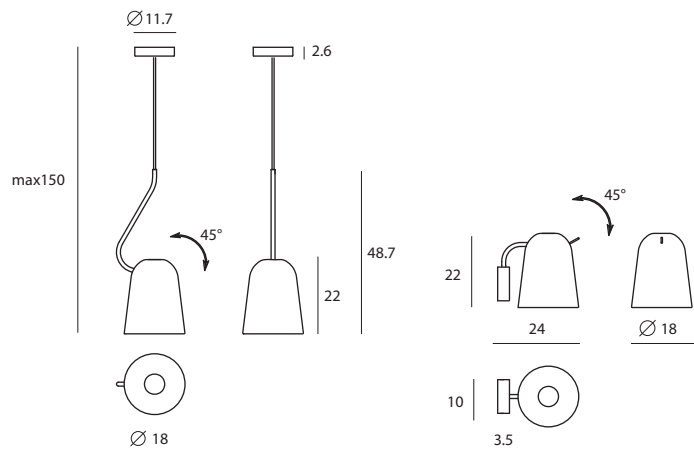

DODO
啾啾鳥

Drawing back fondest memories to a character in the Alice in the Wonderland fairytale, Dodo the birds' appearance is comical yet beautiful. Inspired by his whimsical body shape, Dodo is undoubtedly the best demonstration of natural simplicity. Equipped with dip switch, the Dodo light can light up anyone's courage and adventurous mind. In addition, its adjustable shade provides ample covering and tilts at whatever angle your heart desires. Time to light a bright world of your own! Meet Dodo.

愛麗絲夢遊仙境裡，啾啾鳥俏皮可愛的模樣深植在我們腦海。DODO 具象化其身形，完美演繹極簡美學，象徵鳥喙的水滴開關，點亮住在你我內心的愛麗絲；帶著 DODO，描繪出專屬於您的異想世界，一起歷險吧！可調式燈罩的貼心設計，無論何種角度，別怕，有 DODO 在旁，為您照亮每個黑暗。

copper matt black shiny white chrome

copper matt black shiny white

P SQ-218PS

W SQ-218WR

單位 Measurement : 公分 cm

型號 Model	類型 Type	光源 Bulb / Illuminant	材質 Materials	尺寸 Size (LxWxH)cm	顏色 Color	特殊性 Feature
SQ-218WR SQ-218PS	壁燈 Wall 吊燈 Pendant	E27 1 x Max 46W / 12W 省電燈泡 / 10W LED	銅 steel	24 x 18 x 22 22 x 18 x 150	亮白、霧黑、鎊、紅銅 shiny white, matt black, chrome, copper	可調整燈罩 adjustable lampshade