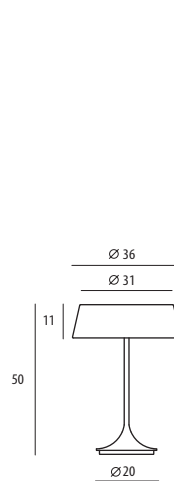

D SQ-6350MDJ-1