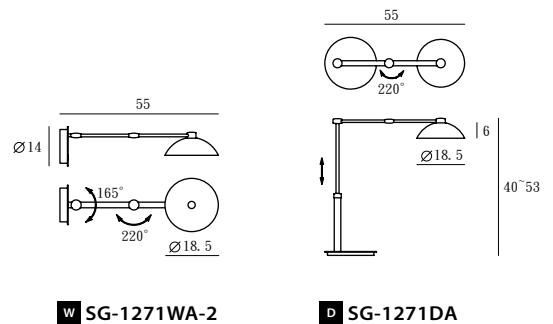

**CHEVALIER**  
騎士

A chevalier seems to have a humble personality with swift motion. That is how CHEVALIER was designed. It features an opal mouth-blown glass upon the cross-section tube, which achieves the purposes of softening the light and adjusting the height. CHEVALIER has desk and wall lamp.

彷彿騎士般的儀態，靈敏的舉投之間仍不失沈穩內斂。「騎士」系列獨特的扁圓金屬管身，支撐可曲可直的關節，桌立燈甚至可調整高低。光線透過口吹白玉玻璃，撒下溫柔光氛，為空間增添優雅氣質。騎士系列有桌、壁燈二款。

matt opal/ chrome

matt opal/ chrome

**W** SG-1271WA-2

**D** SG-1271DA

單位 Measurement: 公分 cm

型號 Model	類型 Type	光源 Bulb/ Illuminant	材質 Materials	尺寸 Size (LxWxH) cm	顏色 Color	特殊性 Feature
SG-1271WA-2 SG-1271DA	壁燈 Wall 桌燈 Desk	G9 1 x Max 40W 鹵素燈泡	口吹玻璃, 金屬 mouth-blown glass, steel	6 x 18.5 x 14 6 x 18.5 x 53	霧白 + 鎳 matt opal w/ chrome	旋鈕調光開關 built-in dimmer 線上調光開關 in-line hand dimmer