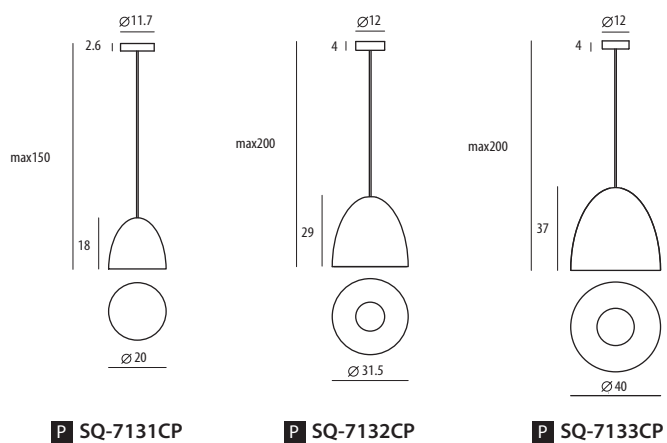

CASTLE
堡壘

CASTLE desires to challenge your perception of texture and lighting. As a material, concrete is exceptionally energy efficient compared to that of metal or glass. By using concrete as a lampshade the CASTLE has responsibly kept in tune with concepts of green living in mind.

CASTLE 是水泥吊燈，顛覆燈飾材料的印象。水泥燈罩的加工過程耗費較少能源，更貼近環保與生態。降低污染的同時，也提供意想不到的搭配，賦予原本樸實平凡的水泥嶄新的生命力。水泥堡壘有壁燈與不同尺寸與造型的吊燈可供選擇。

單位 Measurement: 公分 cm

型號 Model	類型 Type	光源 Bulb/ Illuminant	材質 Materials	尺寸 Size (LxWxH)cm	特殊性 Feature
SQ-7131CP SQ-7132CP SQ-7133CP	吊燈 Pendant S 吊燈 Pendant M 吊燈 Pendant L	E27 1 x 77W /12W 省電燈泡 /10W LED	燈罩：水泥 燈體與底座：鋼 (亮鍍) Shade: concrete Stem & base: steel (chrome)	18 x 20 x 150 29 x 31.5 x 200 37 x 40 x 200	鋁反射罩 & 遮光蓋 (Pendant M&L) swirling reflector & bulb cover (Pendant M&L)