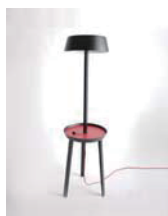

CARRY
盛

CARRY marries utility with design. Not only is the CARRY chic enough to spruce up any space it also serves as a great light source, it is strategically designed with a plate to hold daily essentials such as keys and coins. The CARRY helps you achieve meticulous order in a fast paced society, a must-have for any modern lifestyle. The CARRY is available in two versions: Floor and Desk. The Desk Lamp comes equipped with a USB adapter, specially designed for our technology enriched way of life.

CARRY 的靈感，來自繁忙的生活中想帶給您一絲貼心。除了以節能源點亮並點綴空間外，更多了實用便利性：木質圓盤能讓您隨意放置暫時不知該放哪裡的各式小物。另外，還有特別為商務人士所設計的 USB 插槽，可讓您的智慧型手機或平板電腦安心地放置並充電，或者，插上 USB 喇叭，煮杯咖啡，悠閒地享受音樂。在 CARRY 沉穩的霧面烤漆外表下，靜靜整理繁忙人生中的瑣碎。CARRY 有桌燈、立燈兩種款式。

matt white/ Floor

matt black/ Floor

F SQ-6350MFU

單位 Measurement : 公分 cm

型號 Model	類型 Type	光源 Bulb/ Illuminant	材質 Materials	尺寸 Size (LxWxH)cm	顏色 Color	特殊性 Feature
SQ-6350MFU	立燈 Floor	E27 2 x 46W / 12W 省電燈泡 / 10W LED	鋼、櫻木 steel, beech	45 x 45 x 140	霧白+櫻木 matt white w/ wood 霧黑+紅 matt black w/ red	附 USB 接頭 USB Adapter