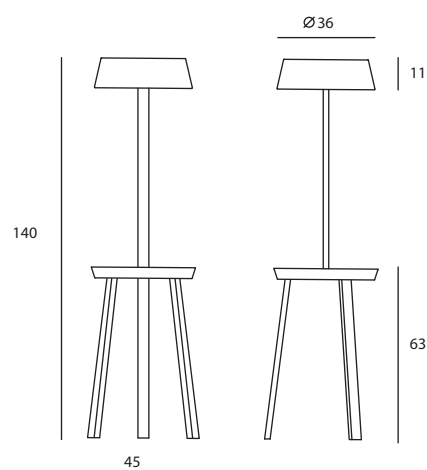

CARRY
盛

CARRY marries utility with design. Not only is the CARRY chic enough to spruce up any space it also serves as a great light source, it is strategically designed with a plate to hold daily essentials such as keys and coins. The CARRY helps you achieve meticulous order in a fast paced society, a must-have for any modern lifestyle. The CARRY is available in two versions: Floor and Desk. The Desk Lamp comes equipped with a USB adapter, specially designed for our technology enriched way of life.

matt black/ Floor

F SQ-6350MFU

單位 Measurement : 公分 cm

型號 Model	類型 Type	光源 Bulb/ Illuminant	材質 Materials	尺寸 Size (LxWxH)cm	顏色 Color	特殊性 Feature
SQ-6350MFU	立燈 Floor	E27 2 x 46W / 12W 省電燈泡 / 10W LED	鋼、櫻木 steel, beech	45 x 45 x 140	霧白+櫻木 matt white w/ wood 霧黑+紅 matt black w/ red	附 USB 接頭 USB Adapter