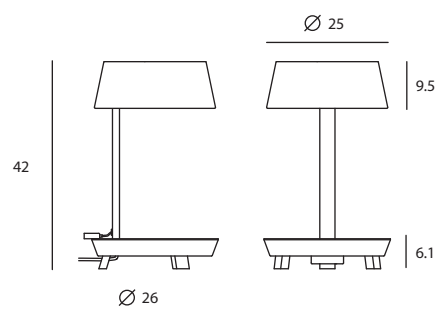

CARRY
盛

CARRY marries utility with design. Not only is the CARRY chic enough to spruce up any space it also serves as a great light source, it is strategically designed with a plate to hold daily essentials such as keys and coins. The CARRY helps you achieve meticulous order in a fast paced society, a must-have for any modern lifestyle. To cope with limited living space nowadays, Carry desk is redesigned to a smaller size, with functions remained. It comes with two available colors, black and white.

煮杯咖啡，悠閒地享受音樂，繁忙人生中的瑣碎，需要偶爾停下來，靜靜整理。在 Carry Mini 沈穩的霧面烤漆外表下，有著貼心的設想，除了供人隨意放置各式小物的木質圓盤、連結平板電腦與智慧型手機的 USB 插槽，我們將燈體體積縮小，以擴大居家空間－你，就是生活中最值得自己好好對待的人。

matt white/ Desk

matt black/ Desk

■ SQ-6353MDU

單位 Measurement: 公分 cm

型號 Model	類型 Type	光源 Bulb/ Illuminant	材質 Materials	尺寸 Size (LxWxH)cm	顏色 Color	特殊性 Feature
SQ-6353MDU	桌燈 Desk	E27 2 x 46W / 12W 省電燈泡 / 10W LED	鋼、櫻木 steel, beech	26 x 26 x 42	霧白+櫻木 matt white w/ wood 霧黑+紅 matt black w/ red	附 USB 接頭 USB Adapter