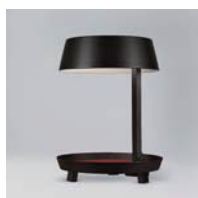

CARRY
盛

CARRY marries utility with design. Not only is the CARRY chic enough to spruce up any space it also serves as a great light source, it is strategically designed with a plate to hold daily essentials such as keys and coins. The CARRY helps you achieve meticulous order in a fast paced society, a must-have for any modern lifestyle. To cope with limited living space nowadays, Carry desk is redesigned to a smaller size, with functions remained. It comes with two available colors, black and white.

煮杯咖啡，悠閒地享受音樂，繁忙人生中的瑣碎，需要偶爾停下來，靜靜整理。在 Carry Mini 沈穩的霧面烤漆外表下，有著貼心的設想，除了供人隨意放置各式小物的木質圓盤、連結平板電腦與智慧型手機的 USB 插槽，我們將燈體體積縮小，以擴大居家空間－你，就是生活中最值得自己好好對待的人。

matt white/ Desk

matt black/ Desk

■ SQ-6353MDU

單位 Measurement: 公分 cm