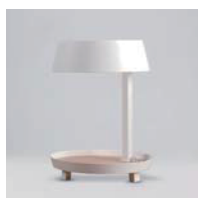

CARRY
盛

CARRY marries utility with design. Not only is the CARRY chic enough to spruce up any space it also serves as a great light source, it is strategically designed with a plate to hold daily essentials such as keys and coins. The CARRY helps you achieve meticulous order in a fast paced society, a must-have for any modern lifestyle. To cope with limited living space nowadays, Carry desk is redesigned to a smaller size, with functions remained. It comes with two available colors, black and white.

煮杯咖啡，悠閒地享受音樂，繁忙人生中的瑣碎，需要偶爾停下來，靜靜整理。在 Carry Mini 沈穩的霧面烤漆外表下，有著貼心的設想，除了供人隨意放置各式小物的木質圓盤、連結平板電腦與智慧型手機的 USB 插槽，我們將燈體體積縮小，以擴大居家空間－你，就是生活中最值得自己好好對待的人。

matt white/ Desk

matt black/ Desk

■ SQ-6353MDU

單位 Measurement: 公分 cm