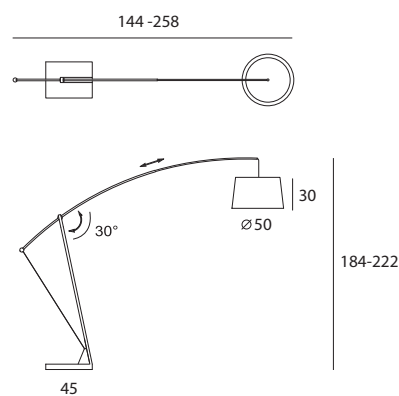

**ARCHER**  
射手座

ARCHER is one of the brightest constellations in a summer night. The solid bow arm is constructed with beech. Its design resonate a combative spirit. The bowstring is conveniently created for easy adjustment in the lamps arm. A centaur is always depicted with head, arms, and torso of a human, and technique, the wires are concealed within the wooden body.

射手座是夏日夜空中最醒目的星座之一，人頭馬身，是充滿智慧與優雅的弓箭手。以紋理流暢的樺木作為堅固弓臂，柔和了弓箭的肅殺之氣，弓弦則能調整圓弧曲線的角度，配合您的姿態，讓一體成形的射手座成為您可依靠的守護者。射手座有立燈、大立燈二款。

matt black/ Floor XL

**F** SQ-603FLR

單位 Measurement : 公分 cm

型號 Model	類型 Type	光源 Bulb/ Illuminant	材質 Materials	尺寸 Size (LxWxH)cm	顏色 Color	特殊性 Feature
SQ-603FLR	立燈 Floor XL	E27 3 x Max 46W Halogen	布, 鋼, 樺木 fabric, steel, beech	50 x 258 x 222	霧黑 matt black	可調整跨距燈桿 adjustable arm