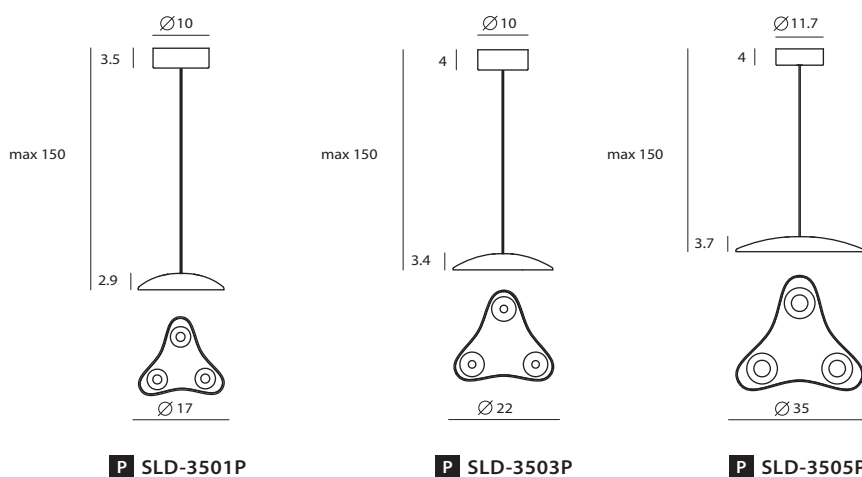

AIR
浮

Urban life is crowded and hard to breathe. AIR, inspired from the floating cloud with a wing-like appearance, is designed to release the burden on you and the earth. LED as the luminant, AIR saves 80% energy compared with incandescent. AIR is available in 3 sizes—Dia. 17cm, 22cm, 35cm.

沉重的都市生活，經常壓得人們喘不過氣。來一點輕盈漂浮的 AIR，除了釋放空間的壓力，LED 的使用亦大幅降低熱輻射及電能消耗，減輕你和地球肩頭上的負擔。取自機翼的流暢曲線，以鋁合金打造浮空的輕盈視覺，少一點體積，多一點呼吸。AIR 吊燈共有三種尺寸。

shiny white/ Pendant

單位 Measurement : 公分 cm

| 型號 Model | 類型 Type | 光源 Bulb/ Illuminant | 材質 Materials | 尺寸 Size (LxWxH)cm | 顏色 Color |
|-------------|--------------|---------------------|-------------------------------|-------------------|-------------------|
| SLD-3501P-W | 吊燈 Pendant S | LED 3 x 1W 3000K | 鋁合金, 壓克力 aluminum, acrylic | 17 x 17 x 150 | 亮白 shiny white |
| SLD-3503P-W | 吊燈 Pendant M | LED 3 x 3W 3000K | | 22 x 22 x 150 | |
| SLD-3505P-W | 吊燈 Pendant L | LED 3 x 5W 3000K | | 35 x 35 x 150 | |