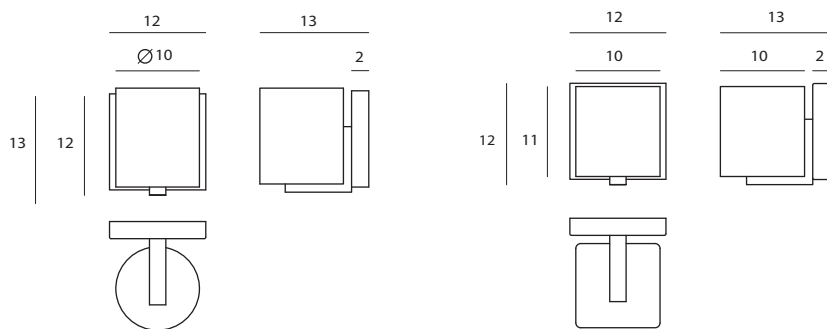

ZEN
禪

Zen is a state of absorption or meditation, which needs no more take put anything out of your mind. The ZEN wall lamp is a simple object which is not eye-catching, but brings a real, soft, warm aero into your room.

禪，是一種先放下才能得到的境界。「禪」壁燈以幾何型的白玉玻璃與古銅壁蓋構成，無憂無礙輕掛牆上，宛如進入禪定的僧侶。似有若無的存在，卻散發著溫厚而真實的光。

matt opal w/ oil bronze

matt opal w/ chrome

SG-102W1

SG-103W1

單位 Measurement : 公分 cm

型號 Model	類型 Type	光源 Bulb/ Illuminant	材質 Materials	尺寸 Size (LxWxH)cm	顏色 Color
SG-102W1	壁燈 Wall Round	G9 1 x 33W Halogen	口吹玻璃, 鋼	12 x 13 x 13	霧白玻 + 黑古銅 matt opal w/ oil bronze
SG-103W1	壁燈 Wall Square	G9 1 x 33W Halogen	mouth-blown glass, steel	12 x 13 x 12	霧白玻 + 鉻 matt opal w/ chrome