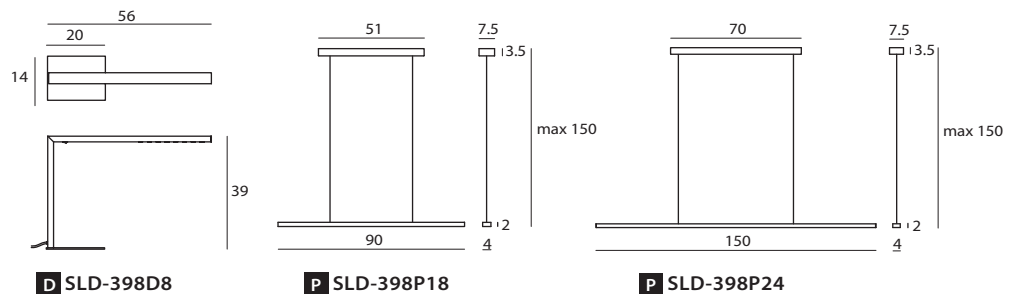

**XY**  
艾克司歪

The graphic of product is founded on the X-Y axis. Which people go further to create and accomplish the ubiquitous products. XY is created on the basic element with precise mechanical workmanship which is taken pride in Seeddesign. It looks simple yet needs much more concentration with higher mechanical technology to make the horizontal line horizontal while vertical ones vertical. LED is used which you do not need to worry about waste of energy. Just enjoy your work, reading, and life under XY! There are desk, floor & pendant version of XY.

XY 軸是圖學的基準，所有的產品需要依循這個基準才得以完成。當所有的表象回到基本面，才足以窺探事務的細節與本質。XY 以鋁合金構成，經過精抽、切角、端面拋光、氬焊、銅焊、校正等直到噴塗，超過十道工序只為了呈現極簡精神。LED 光源讓您在用它時，少了對能源浪費的擔心，只管盡情享受閱讀、工作、陪伴家人以及生活的樂趣。XY 吊燈有兩種尺寸可供選擇。

chrome

matt black

單位 Measurement : 公分 cm

型號 Model	類型 Type	光源 Bulb/ Illuminant	材質 Materials	尺寸 Size (LxWxH)cm	顏色 Color
SLD-398D8	桌燈 Desk	LED 8 x 1W 3000K 720lm CRI80	鋼 steel	14 x 56 x 39	霧黑、亮鎳 matt black, chrome
SLD-398P18	吊燈 Pendant 18	LED 18 x 1W 3000K 1620lm CRI80		90 x 7.5 x 150	
SLD-398P24	吊燈 Pendant 24	LED 24 x 1W 3000K 2160lm CRI80		150 x 7.5 x 150	