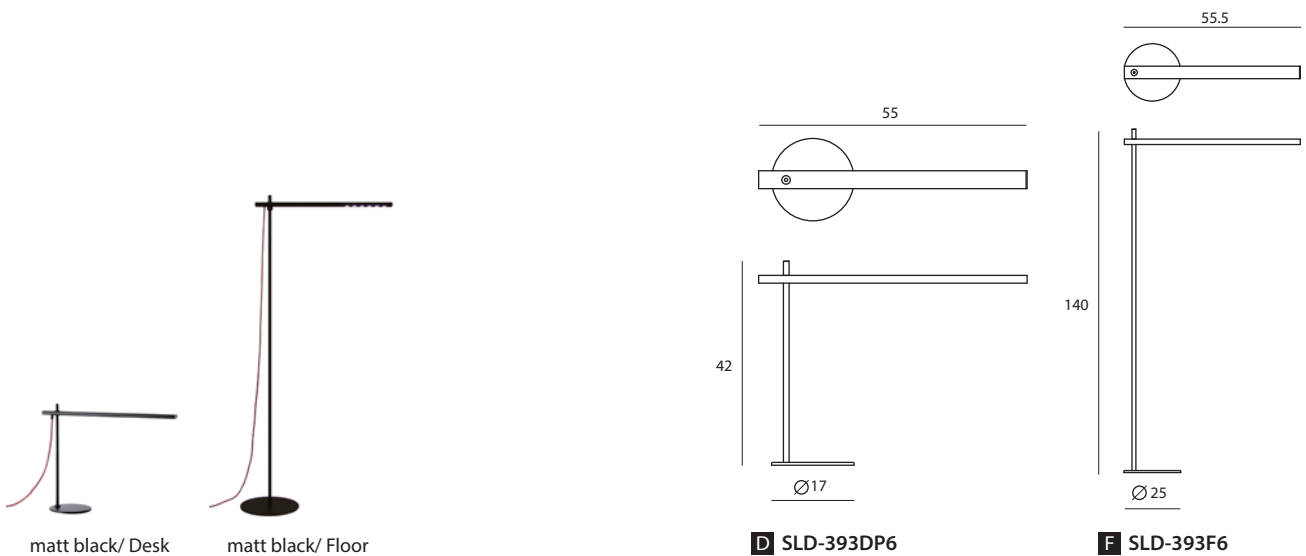

TICKTOCK
滴答

TICKTOCK is inspired by the very concept of time. Without any hesitation, time is constantly moving forward second by second. Creating sculptural geometry, TICKTOCK is coated with sleek matte black paint, and connected to a power source by a red textile cord. The strategic use of LED makes this modern lighting environmentally sound as well.

時間總是一步步，毫不猶豫且永不回頭地往前走，而「滴答」就像陪您工作到 6:15 的好朋友。霧黑烤漆的低調外型，以紅色紡織線點綴，為冷峻的 TICKTOCK 注入一股暖意，襯托辛勤工作亦不失赤子之心的您，LED 的使用，更賦予這盞簡單的現代燈一個不簡單的綠色使命。

matt black/ Desk

matt black/ Floor

D SLD-393DP6

F SLD-393F6

單位 Measurement : 公分 cm

型號 Model	類型 Type	光源 Bulb/ Illuminant	材質 Materials	尺寸 Size (LxWxH)cm	顏色 Color	特殊性 Feature
SLD-393DP6 SLD-393F6	桌燈 Desk 立燈 Floor	LED 6 x 1W 3000K 540lm CR180	鋁合金 aluminum	55 x 17 x 42 55.5 x 25 x 140	霧黑 matt black	燈臂可上下調整 arm adjustable