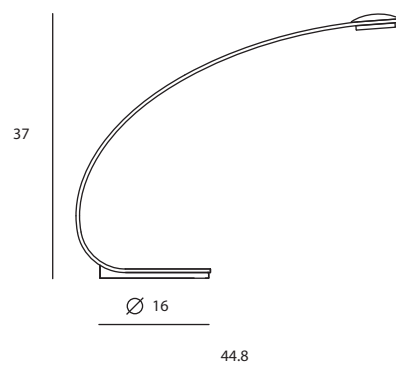

**STREAM**  
彗星

STREAM captures a comet's path and marries sculptural geometry with practicality. It is dramatically constructed with one sleek piece of aluminum body. The lamp comes equipped with great color rendering LED (RA > 80). Moreover, the flexible dimmer frees your need toward light. Three colors available, matte black, shiny white as well as nude.

就像彗星在天空拉出絢麗的光軌, Stream 把這道瀟灑化作它的一體成型。以鋁合金打造流暢線條, 使用可調光且高演色性的 LED。除了呼應低碳需求, 更多了調整不同照度的便利。輕巧的機身適合各種空間, 可以輕鬆帶著走, 簡單擁有一個發光的角落。

matte black

brushed aluminum

shiny white

**D** SLD-510DTE

單位 Measurement : 公分 cm

型號 Model	類型 Type	光源 Bulb/ Illuminant	材質 Materials	尺寸 Size (LxWxH)cm	顏色 Color	特殊性 Feature
SLD-510DTE	桌燈 Desk	LED 1 x 5W 3000K 425lm CRI80	鋁合金 aluminum	16 x 44.8 x 37	霧黑, 亮白, 鋁 matt black, shiny white, brushed aluminum	觸碰式記憶調光開關 touch dimmer