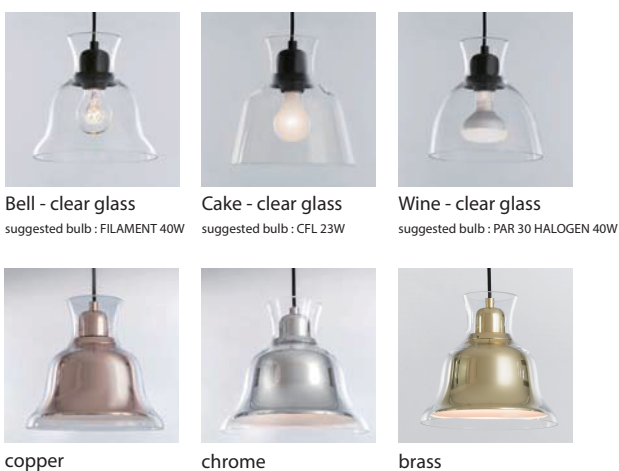

SALUTE
舉杯

SALUTE is inspired by the art of drinking wine. Sculpturally interesting, stylishly modern, the SALUTE is creatively shaped like a wine glass. Enjoy a glass of chardonnay and truly savor every flavor your wine has to offer. Sit at a table that is dramatically lit with SALUTE, enjoy the visible feast in front of you. C'est la vie!

來，一齊舉杯！輕啜甘醇香甜的美酒，享受由不同原料奏鳴出的交響樂，人生，夫復何求？舉杯以酒杯的造型為發想基底，試圖調配出異材質間所蘊藏的新可能，挑戰全新視覺饗宴，Salute！

單位 Measurement : 公分 cm

型號 Model	類型 Type	光源 Bulb/ Illuminant	材質 Materials	尺寸 Size (LxWxH)cm	顏色 Color
SQ-826P	吊燈 Pendant Wine	E27 1 x Max 40W Retro filament	透明玻+霧黑	20 x 19.5 x 150	金屬反射照：鎳，紅銅，黃銅 reflectoe: chrome, copper, brass
SQ-828P	吊燈 Pendant Cake	E27 1 x Max 40W Retro filament	/ 鎳, 紅銅, 黃銅 (Bell)	19.7 x 19.5 x 150	
SQ-827P	吊燈 Pendant Bell	E27 1 x Max 40W Retro filament	clear glass w/ matt black	19.7 x 21 x 150	
SQ-827PR	吊燈 Pendant Bell R	E27 1 x Max 46W Halogen	/ chrome, copper, brass (Bell)	19.7 x 21 x 150	