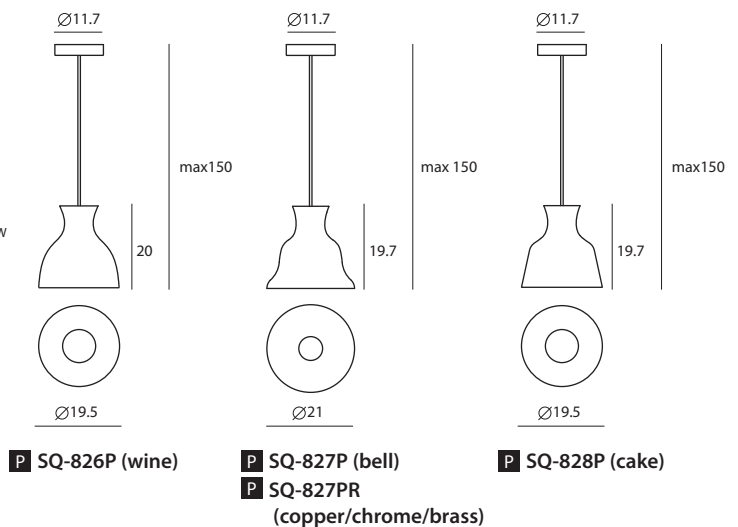

SALUTE
舉杯

SALUTE is inspired by the art of drinking wine. Sculpturally interesting, stylishly modern, the SALUTE is creatively shaped like a wine glass. Enjoy a glass of chardonnay and truly savor every flavor your wine has to offer. Sit at a table that is dramatically lit with SALUTE, enjoy the visible feast in front of you. C'est la vie!

來，一齊舉杯！輕啜甘醇香甜的美酒，享受由不同原料奏鳴出的交響樂，人生，夫復何求？舉杯以酒杯的造型為發想基底，試圖調配出異材質間所蘊藏的新可能，挑戰全新視覺饗宴，Salute！

單位 Measurement : 公分 cm

型號 Model	類型 Type	光源 Bulb/ Illuminant	材質 Materials	尺寸 Size (LxWxH)cm	顏色 Color
SQ-826P	吊燈 Pendant Wine	E27 1 x Max 40W Retro filament	透明玻+霧黑	20 x 19.5 x 150	金屬反射照：鎳，紅銅，黃銅 reflectoe: chrome, copper, brass
SQ-828P	吊燈 Pendant Cake	E27 1 x Max 40W Retro filament	/ 鎳, 紅銅, 黃銅 (Bell)	19.7 x 19.5 x 150	
SQ-827P	吊燈 Pendant Bell	E27 1 x Max 40W Retro filament	clear glass w/ matt black	19.7 x 21 x 150	
SQ-827PR	吊燈 Pendant Bell R	E27 1 x Max 46W Halogen	/ chrome, copper, brass (Bell)	19.7 x 21 x 150	