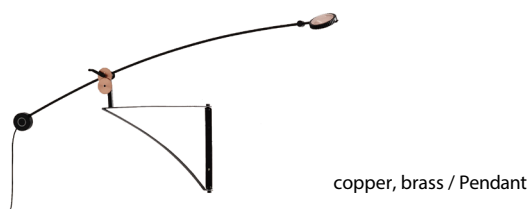

**PLANET**  
行星

Planet is the development of which completely interprets the design philosophy of SEED, simple, elegant as well as practically interactive. It took years to solve technical difficulties and come into such a polished design. The multi-adjustable parts provide users flexible experiences to meet needs. Combined with the intelligence of leading technology and aesthetics, the PLANET is ready to tenderly emits moon-like illumination through the genuine copper/ brass gear.

機械外貌的PLANET 行星系列，背後有份細膩的設計思維：生活在大量光照地區的我們，常視光線為理所當然的產物，但若有天失去光線，一片籠罩於黑暗之下時，這才意識到·光·不僅有照明作用，亦是個指引希望，帶來祥和溫暖的守護者。

簡約機械造型的 PLANET，藉由使用者多部位互動過程中產生的手感，平衡金屬材質俐落且冰冷的剛硬感。開關觸動時，漸進調光效果的LED暖光源，彷彿掀起夜色序幕，演出一場由朦朧進至柔美、皎潔的舞序。

單位 Measurement : 公分 cm

型號 Model	類型 Type	光源 Bulb/ Illuminant	材質 Materials	尺寸 Size (LxWxH)cm	顏色 Color	特殊性 Feature
SLD-100DRTE SLD-100FRTE SLD-100WRTE	桌燈 Desk 立燈 Floor 壁燈 Wall	LED 8.6W 3000K 600Lm CRI90	銅、紅銅/黃銅 steel, copper/brass	73 x 21 x 62 89 x 25 x 120 155 x 10 x 50	紅銅、黃銅 copper, brass	多方向調整 觸碰式記憶調光 multi-direction adjusted /touch dimmer