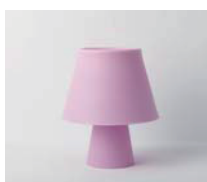

**NUMEN**  
精靈

NUMEN lights differently each time you give it a new look and shape. With NUMEN, you can let your inner creativity loose and bend the NUMEN to whatever your heart desires. Challenge your wildest imagination! NUMEN is constructed with silicone rubber, which is a safe material that offers countless advantageous properties such as thermal stability, low chemical reaction, and low toxicity. Staying lit for a full a 20 minutes after its light source has been turned off, the fluorescent NUMEN literally falls asleep with you.

隨心所欲地塑捏它、點亮它就是一種樂趣。NUMEN 精靈桌燈以安全矽膠製成，不同於一般塑料，矽膠耐極端溫度 (-100~250° C)、抗腐蝕、無毒等安全特性，可以放心讓小孩玩耍揉捏，童心未泯！夜光型的精靈桌燈在熄滅後仍有 20 分鐘的微光，夜光的光線隨著人們入眠也逐漸變弱，同時達到舒眠與節能的效果，可當小夜燈使用。千變萬化的表情，亮出最甜蜜的光氛，怎麼能不征服您的心！

light green

light purple

blue

purple

orange

white

**D** SQ-420D

單位 Measurement : 公分 cm

型號 Model	類型 Type	光源 Bulb/ Illuminant	材質 Materials	尺寸 Size (LxWxH)cm	顏色 Color	特殊性 Feature
SQ-420D	桌燈 Desk	E27 1 x Max 46W Halogen	矽膠 silicone rubber	22 x 22 x 42	繽紛色：白、橘、藍、紫 / 夜光色：粉綠、粉紫 Normal: white, orange, blue, purple Fluorescent: light green, light purple	彈性燈罩 flexible lampshade