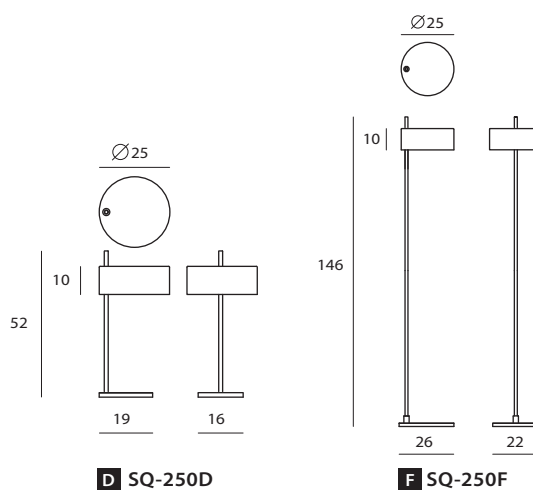

LALU  
光華島

"Lalu" is a holy island in the legend of one of Taiwanese aborigines--Thao. It has been said to be the residence of ancestors' spirits. LALU is natural granite based with mouth-blown glass. The combination symbols a harmony between the nature and humanity art. LALU is available in desk and floor lamp.

日月潭中的光華島，是邵族人最高祖靈 paclan 的居處，邵語稱為 lalu。LALU 運用被大自然刻劃出紋理的天然大理石材與手工口吹玻璃，找回那與自然共生共利的人文足跡。

單位 Measurement : 公分 cm

型號 Model	類型 Type	光源 Bulb/ Illuminant	材質 Materials	尺寸 Size (LxWxH)cm	顏色 Color
SQ-250D SQ-250F	桌燈 Desk 立燈 Floor	E27 1 x Max 46W Halogen E27 1 x Max 46W Halogen	口吹玻璃, 鋼, 天然花崗岩 mouth-blown glass, steel, granite	25 x 25 x 52 26 x 25 x 146	霧白, 亮紅 matt opal, shiny red