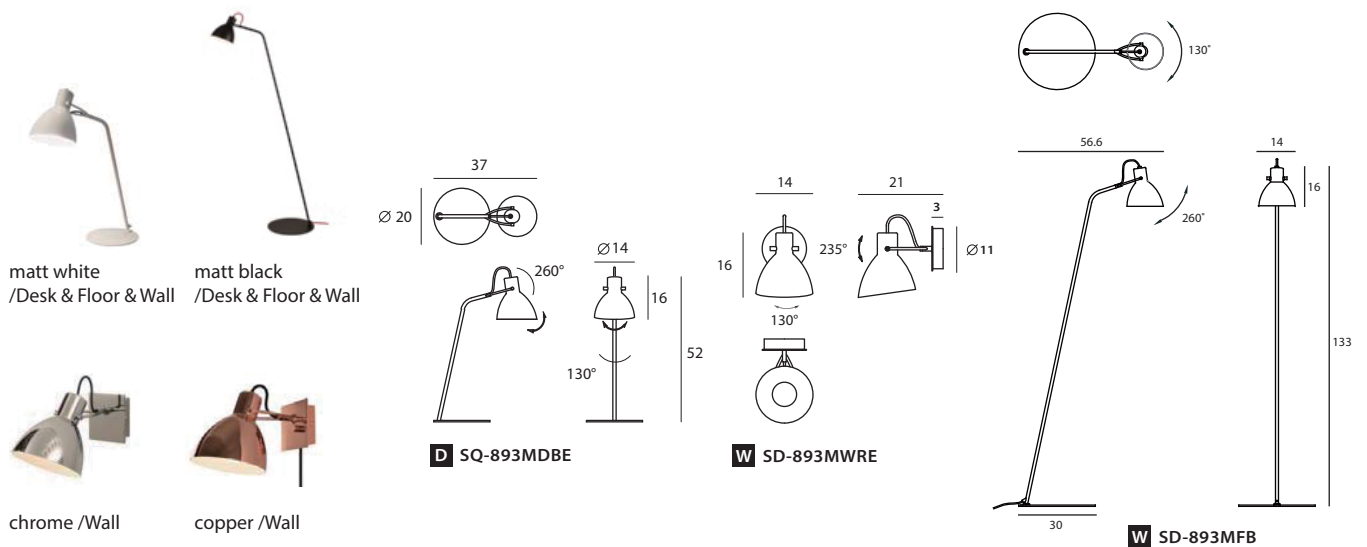

LAITO
光

LAITO family is a combination of old fashion and chic. The lampshade with "fishbone" structure inspired by "banker" lamp is designer's attachment to the tradition. The device behind the lampshade is rotatable and more functional. Like you focusing on works, LAITO is focusing on you. This family includes desk, pendant and wall lamps.

Laito 是日文的「光明」之意，外型汲取自經典不朽的燈罩以及傳統銀行燈的「魚骨結構」，是對復古的眷戀；以俐落的線條、霧面烤漆重新定義出都市低調與簡單的性格，搭配可 350° 轉動的新魚骨結構，讓「光」帶著復古，走入現代實用簡約生活之中。此系列完整地包含桌、壁、吊燈。

單位 Measurement : 公分 cm

型號 Model	類型 Type	光源 Bulb/ Illuminant	材質 Materials	尺寸 Size (LxWxH)cm	顏色 Color	特殊性 Feature
SQ-893MDBE	桌燈 Desk	E27 1 x Max 46W Halogen	鋼 steel	37 x 20 x 52	霧白 / matt white	燈罩可旋轉 shade rotatable
SQ-893MWRE	壁燈 Wall	E27 1 x Max 46W Halogen		21 x 14 x 18	霧黑 / matt black	
SQ-893MFB	立燈 Floor	E27 1 x Max 46W Halogen		63 x 30 x 132	亮鎳 / chrome(wall) 紅銅 / copper(wall)	