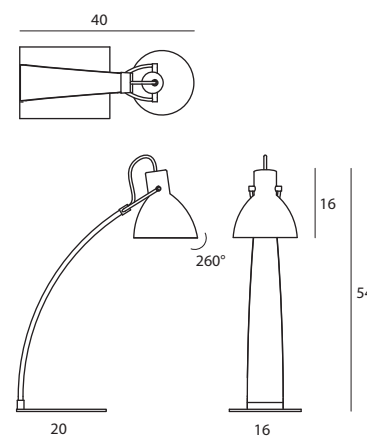

LAITOWOOD
沐光

LAITO is a recognizable classic. Our modern interpretation incorporates wood elements that embody natural textures and aromas. Electric wires are cleverly concealed in the wooden arch of the lamp, emerging out at the matted metal base. To add a twist of modern, the contrasting chord serves as an interesting element of surprise. LATIO is perfectly sized for small spaces but ready to make a big impact.

LAITO，已成經典的復古簡約風，這一次結合木質元素，將木材的天然紋路原色呈現，增添清新自然風味。電線穿入木質燈體中，再自霧面金屬的方形金屬底座穿出，運用巧思與技術將電線隱藏其中，而顯露出的亮彩紡織線亦成為點綴，注入一陣清涼。桌燈 LAITO WOOD 有不同顏色可供選擇。

matt black

matt white

matt grey

D SQ-893DWR

單位 Measurement : 公分 cm

型號 Model	類型 Type	光源 Bulb/ Illuminant	材質 Materials	尺寸 Size (LxWxH)cm	顏色 Color	特殊性 Feature
SQ-893DWR	桌燈 Desk	E27 1 x Max 46W Halogen	金屬、樺木 steel, beech	40 x 16 x 54	霧白、霧黑、霧深灰 matt white, matt black, matt grey	燈罩可旋轉 shade rotatable