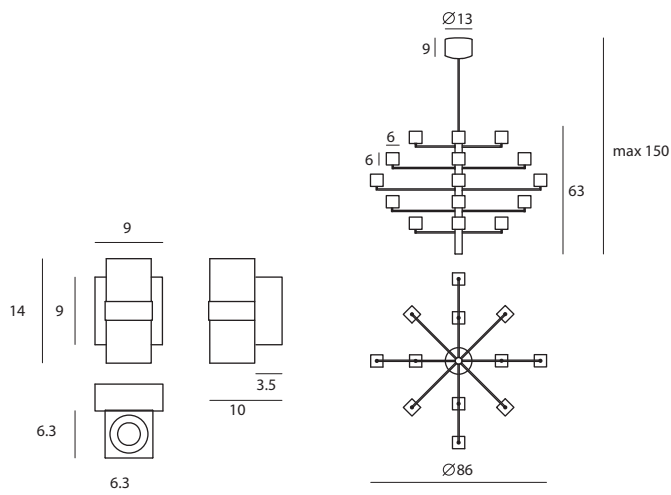

ICE
晶采

Light up the northern light, feeling what are reflected into your eyes as putting yourself in the north. ICE is visibly composed of iccube-like glass shades, which seems to be melted by the warm light. ICE is available in desk, wall, pendant, and ceiling lamp.

點亮北極光，感受冰雪反射所有可見的亮，彷彿置身於北方國度。溫暖的色溫與冰塊的外表相調和，體驗冬季風情的同時也溫暖您的心。晶采系列含桌、壁、吊、吸頂燈。

glass / Pendant

glass / Wall

W SD-60W2

P SD-62CFL20

單位 Measurement : 公分 cm

型號 Model	類型 Type	光源 Bulb/ Illuminant	材質 Materials	尺寸 Size (LxWxH)cm
SD-60W2 SD-62CFL20	壁燈 Wall 吊燈 Pendant	G4 2 x Max 20W G4 20 x Max 10W	玻璃, 銅 cast glass, steel	10 x 9 x 14 86 x 86 x 150