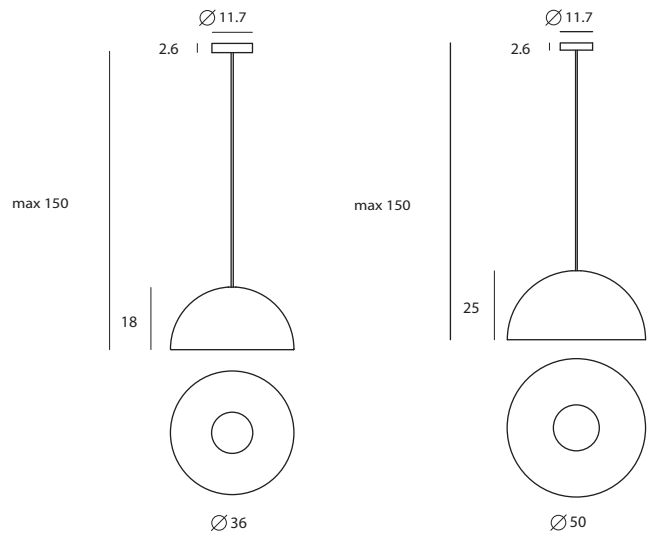

DOMÉ
蒼穹

DOMÉ fuses simplistic ideologies with precision craftsmanship. Balanced with a clean classic silhouette, the DOMÉ features a dramatic oversized lampshade in a very no nonsense approach. This design is spectacularly coated with a centric-circled aluminum reflector and bulb cover, which warms the ambience in any room.

越簡單的外型藏著越不簡單的工藝，穹頂的半圓型燈罩，散發出簡鍊低調性格。同心圓鋁反射罩，底部的燈泡蓋遮住刺眼的光線，帶來室內空間溫和和平靜的喜悅。DOMÉ 吊燈有兩種尺寸。

matt black
+ black wire

shiny white
+ red wire

chrome
+ black wire

copper
+ black wire

P SQ-360MP

P SQ-3650MP

單位 Measurement : 公分 cm

型號 Model	類型 Type	光源 Bulb/ Illuminant	材質 Materials	尺寸 Size (LxWxH)cm	顏色 Color	特殊性 Feature
SQ-360MP	吊燈 Pendant M	E27 1 x Max 77W Halogen	鋼 steel	36 x 36 x 150	霧黑、亮白、紅銅、鉻	鋁反射罩 & 遮光蓋
SQ-3650MP	吊燈 Pendant L	E27 1 x Max 77W Halogen	鋼 steel	50 x 50 x 150	matt black, shiny white, copper, chrome	swirling reflector & bulb cover