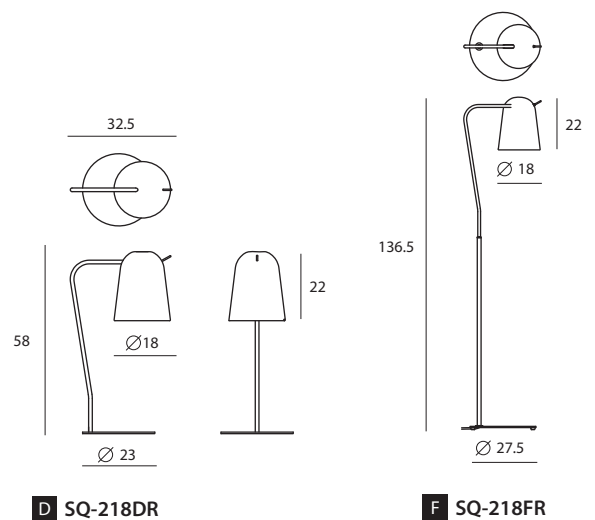

DODO
啾啾鳥

Drawing back fondest memories to a character in the Alice in the Wonderland fairytale, Dodo the birds' appearance is comical yet beautiful. Inspired by his whimsical body shape, Dodo is undoubtedly the best demonstration of natural simplicity. Equipped with dip switch, the Dodo light can light up anyone's courage and adventurous mind. In addition, its adjustable shade provides ample covering and tilts at whatever angle your heart desires. Time to light a bright world of your own! Meet Dodo.

愛麗絲夢遊仙境裡，啾啾鳥俏皮可愛的模樣深植在我們腦海。DODO 具象化其身形，完美演繹極簡美學，象徵鳥喙的水滴開關，點亮住在你我內心的愛麗絲；帶著 DODO，描繪出專屬於您的異想世界，一起歷險吧！可調式燈罩的貼心設計，無論何種角度，別怕，有 DODO 在旁，為您照亮每個黑暗。

單位 Measurement : 公分 cm

型號 Model	類型 Type	光源 Bulb/ Illuminant	材質 Materials	尺寸 Size (LxWxH)cm	顏色 Color	特殊性 Feature
SQ-218DR SQ-218FR	桌燈 Desk 立燈 Floor	E27 1 x Max 46W Halogen	鋼 steel	32.5 x 23 x 58 32 x 27.5 x 136.5	霧黑、亮白、紅銅(桌燈) matt black、shiny white、copper(desk)	可調整燈罩 adjustable lampshade