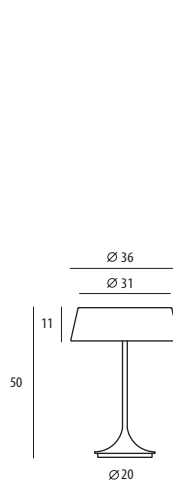

D SQ-6350MDJ2