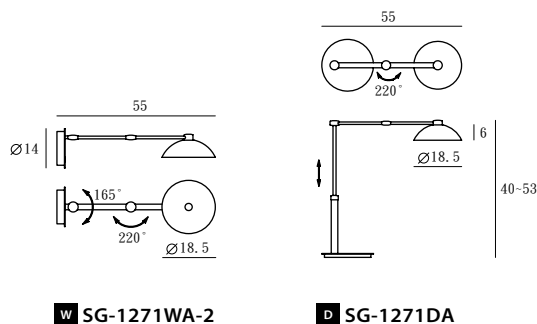

**CHEVALIER**  
騎士

A chevalier seems to have a humble personality with swift motion. That is how CHEVALIER was designed. It features an opal mouth-blown glass upon the cross-section tube, which achieves the purposes of softening the light and adjusting the height. CHEVALIER has desk and wall lamp.

彷彿騎士般的儀態，靈敏的舉投之間仍不失沈穩內斂。「騎士」系列獨特的扁圓金屬管身，支撐可曲可直的關節，桌立燈甚至可調整高低。光線透過口吹白玉玻璃，撒下溫柔光氛，為空間增添優雅氣質。騎士系列有桌、壁燈二款。

matt opal/ chrome

matt opal/ chrome

W SG-1271WA-2

D SG-1271DA

單位 Measurement: 公分 cm

型號 Model	類型 Type	光源 Bulb/ Illuminant	材質 Materials	尺寸 Size (LxWxH)cm	顏色 Color	特殊性 Feature
SG-1271WA-2 SG-1271DA	壁燈 Wall 桌燈 Desk	G9 1 x Max 33W Halogen	口吹玻璃, 金屬 mouth-blown glass, steel	6 x 18.5 x 14 6 x 18.5 x 53	霧白 + 鎳 matt opal w/ chrome	可調整跨距燈桿 adjustable arm