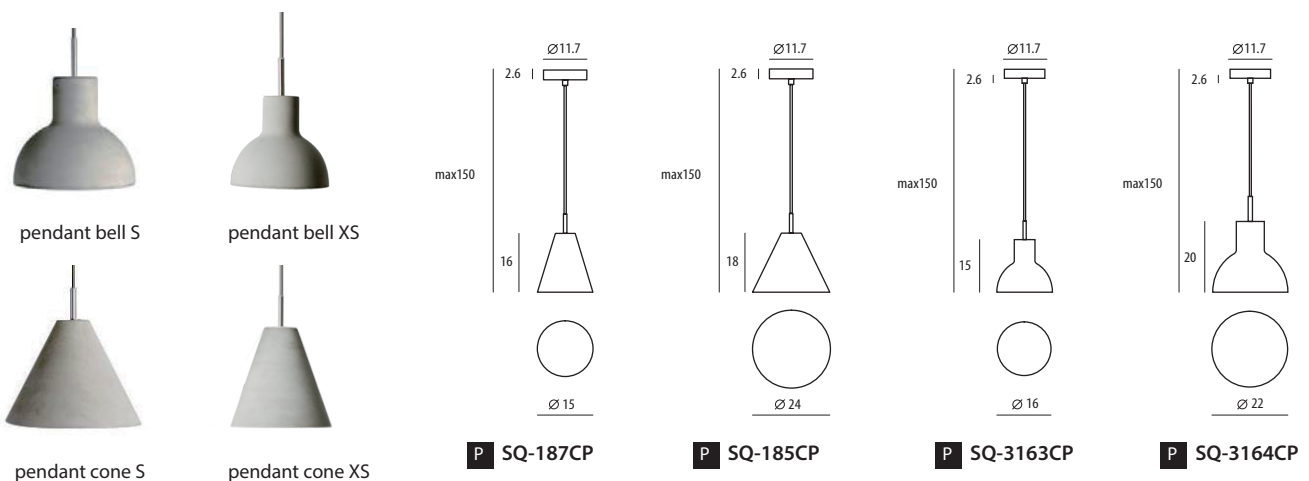

CASTLE
堡壘

CASTLE desires to challenge your perception of texture and lighting. As a material, concrete is exceptionally energy efficient compared to that of metal or glass. By using concrete as a lampshade the CASTLE has responsibly kept in tune with concepts of green living in mind.

CASTLE 是水泥吊燈，顛覆燈飾材料的印象。水泥燈罩的加工過程耗費較少能源，更貼近環保與生態。降低污染的同時，也提供意想不到的搭配，賦予原本樸實平凡的水泥嶄新的生命力。水泥堡壘有壁燈與不同尺寸與造型的吊燈可供選擇。

單位 Measurement: 公分 cm

型號 Model	類型 Type	光源 Bulb/ Illuminant	材質 Materials	尺寸 Size (LxWxH)cm
SQ-187CP SQ-185CP SQ-3163CP SQ-3164CP	吊燈 Pendant 187 吊燈 Pendant 185 吊燈 Pendant 3163 吊燈 Pendant 3164	E27 1 x 77W Halogen	燈罩：水泥 燈體與底座：鋼（亮鍍） Shade: concrete Stem & base: steel (chrome)	16 x 15 x 150 18 x 24 x 150 15 x 16 x 150 20 x 22 x 150