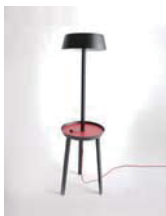

matt black/ Floor