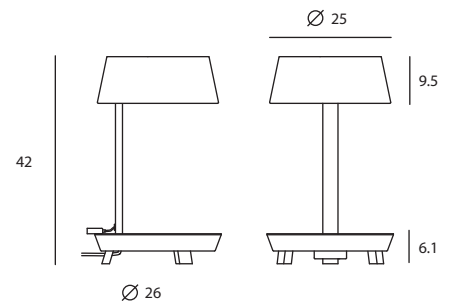

CARRY
盛

CARRY marries utility with design. Not only is the CARRY chic enough to spruce up any space it also serves as a great light source, it is strategically designed with a plate to hold daily essentials such as keys and coins. The CARRY helps you achieve meticulous order in a fast paced society, a must-have for any modern lifestyle. To cope with limited living space nowadays, Carry desk is redesigned to a smaller size, with functions remained. It comes with two available colors, black and white.

煮杯咖啡，悠閒地享受音樂，繁忙人生中的瑣碎，需要偶爾停下來，靜靜整理。在 Carry Mini 沈穩的霧面烤漆外表下，有著貼心的設想，除了供人隨意放置各式小物的木質圓盤、連結平板電腦與智慧型手機的 USB 插槽，我們將燈體體積縮小，以擴大居家空間－你，就是生活中最值得自己好好對待的人。

matt white/ Desk

matt black/ Desk

D SQ-6353MDU

單位 Measurement: 公分 cm

型號 Model	類型 Type	光源 Bulb/ Illuminant	材質 Materials	尺寸 Size (LxWxH)cm	顏色 Color	特殊性 Feature
SQ-6353MDU	桌燈 Desk	E27 1 x 46W Halogen	鋼、櫻木 steel, beech	26 x 26 x 42	霧白+櫻木 matt white w/ wood 霧黑+紅 matt black w/ red	附 USB 接頭 USB Adapter