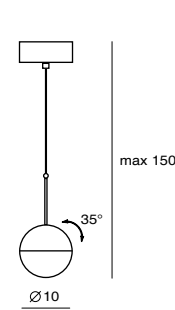

DORA P
SLD-1010P
LED 1 x 6.5W CRI90
cast glass, steel
Canopy: A1
Plate: A6