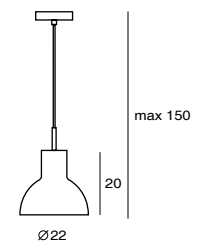

CASTLE P BELL S
SQ-3164CP
E27 1 x Max 77W Halogen
concrete, steel
Canopy: A
Plate: A