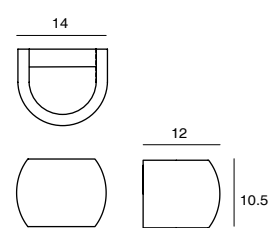

CASTLE W R G9
SG-7034CWO
G9 1 x Max 33W Halogen
concrete, steel
Canopy: B6
Plate: C2

IP 65