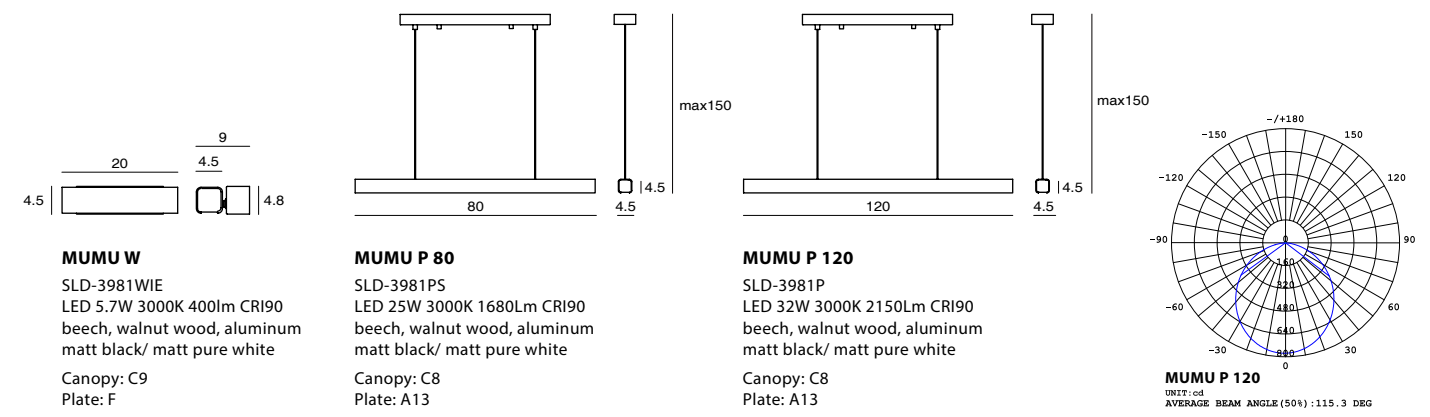

MUMU 目木

Taking the homonym in Chinese, MUMU sounds the same way as "seeing the wood". The designer Dian has been learning wood craft for years. It is the warmest material for him. Hence, to balance the cold sense of the linear metal body, he sets the beech/ walnut pieces on both ends of the LED pendant. Once you meet MUMU, you will see the woods immediately. MUMU has two versions to offer, 3000K and 5000K.

現代社會的發展，不全然引領我們走向璀璨的未來，有時人們感到無助，對環境的冷漠失去信心。觀察到此現象的設計師，結合前端科技，以簡潔的金屬材質，包覆高演色性 LED 燈體，隱喻科技發展的結晶；兩端的木片，點綴燈飾畫龍點睛效果。木頭，是最有生命力與溫度的材質，看見燈，我們即「目」見平衡冰冷感的「木」片亮點。空間中高懸的目木，娓娓道述：「即使再怎麼寒冷，總會看見一絲溫暖的存在」。

By Kuo, Keng Dian 郭庚典, 2015