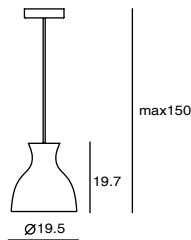

SALUTE WINE

SQ-826P
E27 1 x Max 40W Retro filament
mouth-blown glass, steel

Canopy: A
Plate: A