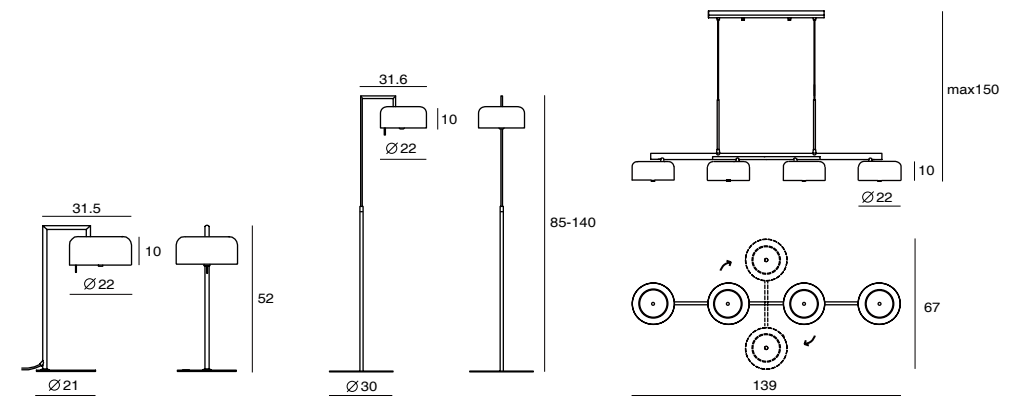

LALU+ D
SQ-250MDR
E27 1 x Max 14W CFL bulb
copper/ jolly green
shade rotatable

LALU+ F
SQ-250MFR
E27 1 x Max 14W CFL bulb
copper/ jolly green
shade rotatable
adjuped height

LALU+ P4
SQ-250MCTR4
E27 1 x Max 14W CFL bulb
copper
cross-bar
Canopy: CS
Plate: A1