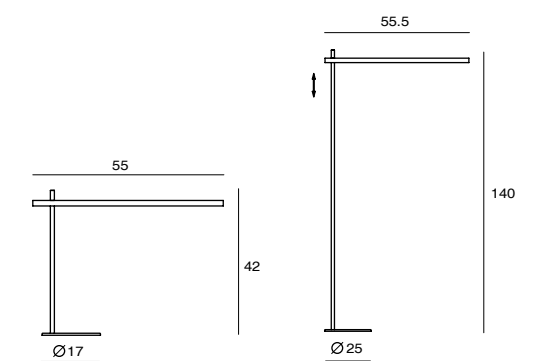

TICKTOCK D
SLD-393DP6
LED 6 x 1W 3000K 540lm CRI80

TICKTOCK F
SLD-393F6
LED 6 x 1W 3000K 540lm CRI80
arm adjustable