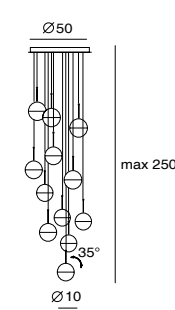

DORA P12
SLD-1010P12
LED 12 x 6.5W CRI90
cast glass, steel
shade rotatable
Canopy: A10
Plate: A10