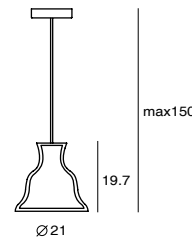

Canopy: A
Plate: A

SALUTE CAKE

SQ-828P
E27 1 x Max 40W Retro filament
mouth-blown glass, steel

Canopy: A
Plate: A

SALUTE BELL

SQ-827P
E27 1 x Max 40W Retro filament
mouth-blown glass, steel

Canopy: A
Plate: A