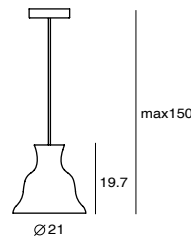

Canopy: A
Plate: A

SALUTE CAKE

SQ-828P
E27 1 x Max 40W Retro filament
mouth-blown glass, steel

Canopy: A
Plate: A

SALUTE BELL

SQ-827P
E27 1 x Max 40W Retro filament
mouth-blown glass, steel

Canopy: A
Plate: A