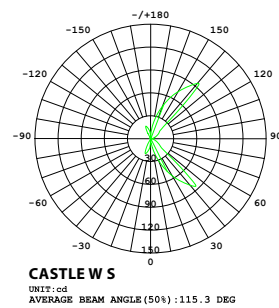

IP 65

CASTLE W R G9
 SG-7034CWO
 G9 1 x Max 33W Halogen
 concrete, steel
 Canopy: B6
 Plate: C2

IP 65

CASTLE W R LED
 SLD-7034CWO
 LED 5W 3000K 425lm CRI80
 concrete, steel
 Canopy: B6
 Plate: C2

IP 65

CASTLE P CONE XS
 SQ-187CP
 E14 1 x Max 30W Halogen
 concrete, steel
 Canopy: A
 Plate: A