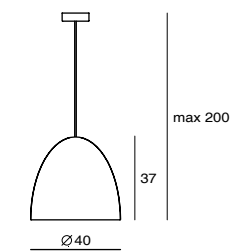

CASTLE P M
SQ-7132CP
E27 1 x Max 77W Halogen
concrete, steel
Canopy: A4
Plate: B2

CASTLE P L
SQ-7133CP
E27 1 x Max 77W Halogen
concrete, steel
Canopy: A4
Plate: B2

CASTLE P M
UNIT: of
AVERAGE BEAM ANGLE (50%): 115.3 DEG