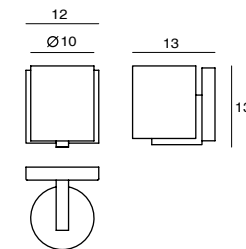

ZEN W 102
SG-102W1
G9 1 x Max 33W Halogen
Mouth-blown glass, steel (oil bronze)
Canopy: B5
Plate: C1