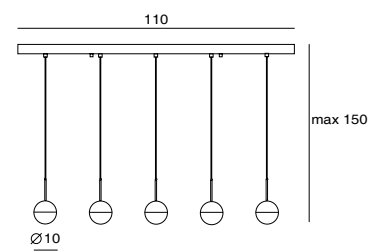

By Chang, Ting Ting 張婷婷, 2015

DORA P12

DORA P
SLD-1010P
LED 1 x 6.5W CRI90
cast glass, steel
Canopy: A1
Plate: A6

DORA P3
SLD-1010P3
LED 3 x 6.5W CRI90
cast glass, steel
shade rotatable
Canopy: A13
Plate: A8