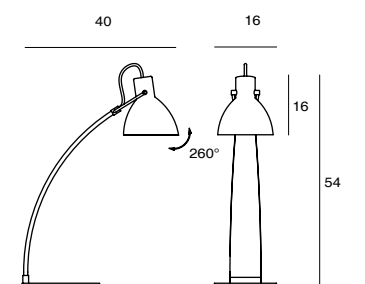

LAITO MINI W
SQ-793MWR
E14 1 x Max 30W Halogen
matt black/ matt pure white/
copper/ matt brass
shade rotatable
Canopy: A11
Plate: E

LAITO W
SQ-893MWR
E27 1 x Max 46W Halogen
matt black/ matt pure white/
chrome/ copper
shade rotatable
Canopy: B2
Plate: A5