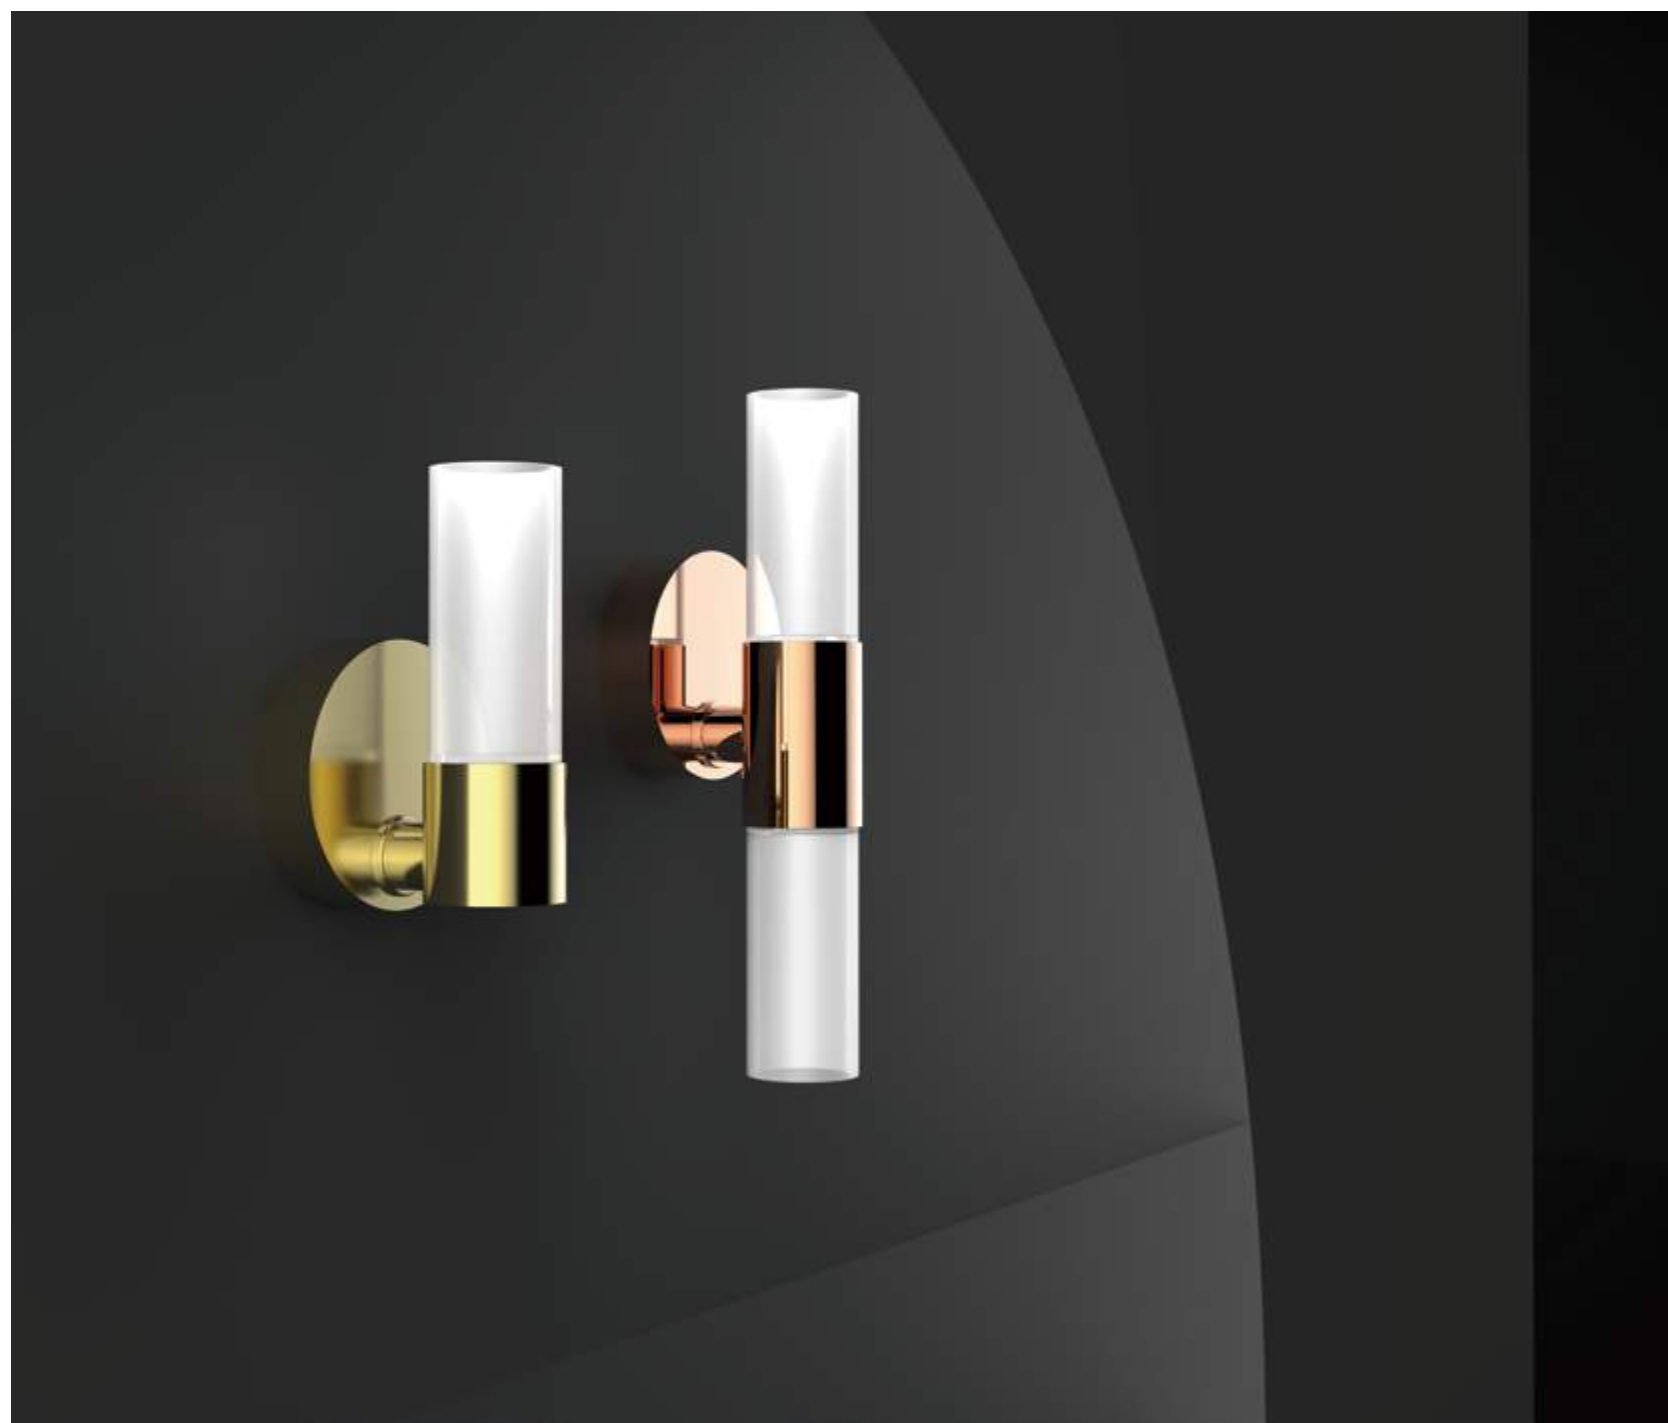

SALUTE BELL R

SQ-827PR
E27 1 x Max 46W Halogen
mouth-blown glass, steel
reflector: chrome/ copper/ brass

Canopy: A
Plate: A

STREAM 彗星

STREAM captures a comets path and marries sculptural geometry with practicality. It is dramatically constructed with one sleek piece of aluminum body. The lamp comes equipped with great color rendering LED (CRI > 80). Moreover, the flexible dimmer frees your need toward light.

就像彗星在天空拉出絢麗的光軌,Stream 把這道瀟灑化作它的一體成型。以鋁合金打造流暢線條,使用可調光且高演色性的LED。除了呼應低碳需求,更多了調整不同照度的便利。輕巧的機身適合各種空間,可以輕鬆帶著走,簡單擁有一個發光的角落。

By Chen, Chao Cheng 陳昭成, 2010

STREAM S
SLD-511DTE
LED 5W 3000K 425lm CRI80
matt black/ shiny white/
brushed aluminum
touch dimmer

STREAM L
SLD-510DTE
LED 5W 3000K 425lm CRI80
matt black/ shiny white/
brushed aluminum
touch dimmer

TICKTOCK 滴答

TICKTOCK got the inspiration from the concept of time. Without any hesitation, time is constantly moving forward second by second. Creating sculptural geometry, TICKTOCK is coated with sleek matte black paint, and connected to a power source by a red textile cord. The strategic usage of LED makes this modern lighting environmentally sound as well.

TICKTOCK F
SLD-393F6
LED 6 x 1W 3000K 540lm CRI80
arm adjustable

T1

Taking the idea of classical collection, the JOJO, which has been launched over 20 years, the tube lamp T1 improves the feature and now ready to turn a new page. This LED glass tube moves up and down. Users are able to adjust the length of the lamp without any difficulties. As the young designer, T1 brings numerous energies into spaces with an elegant appearance.