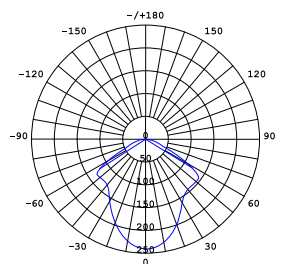

CASTLE P M
SQ-7132CP
E27 1 x Max 77W Halogen
concrete, steel
Canopy: A4
Plate: B2

CASTLE P L
SQ-7133CP
E27 1 x Max 77W Halogen
concrete, steel
Canopy: A4
Plate: B2

CASTLE P M
UNIT: of
AVERAGE BEAM ANGLE (50%): 115.3 DEG