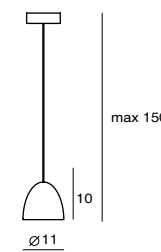

CASTLE P XS
SG-623CP
G9 1 x Max 33W Halogen
concrete, steel
Canopy: A
Plate: A