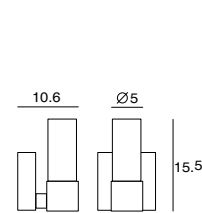

T1 W1 44
SLD-50WB1
LED 1 x 5W 3000K 451lm CRI90
mouth-blown glass, aluminum
matt black/ copper/ matt brass
compliant with ADA in North
America

IP 44