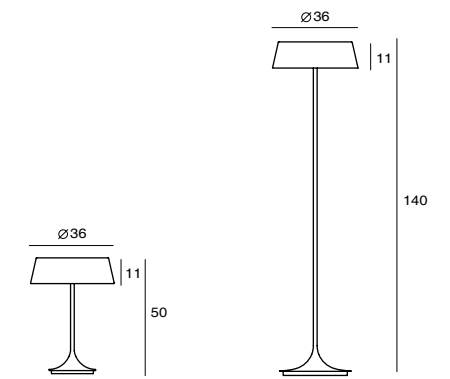

CHINA 閣

CHINA epitomizes an oriental spirit, an elder with infinite wisdom. CHINA features an impressive oil-bronzed finish with brushed copper edge. It intelligently comes with a spinning switch. Turn the base on and you will find a subtle light spinning. It is singing and celebrating the chords of the Eastern spirit.

深藏東方人文底蘊的「閣」，如同一位智者一身簡單、低調卻智慧無限。透過 DJ dimmer 的專利調光裝置，在沉穩之餘也帶入創意與幽默。不但豐富了光影變化，亦將外型簡化到極致，似乎在觸碰 DJ switch，隨著光影變化的同時，也聽見黑膠唱片轉動的聲音。

By Chen, Chao Cheng 陳昭成, 2004

CHINA D
SQ-6350MDJ-1
E27 2 x Max 60W Halogen
oil bronze
DJ-switch

CHINA F
SQ-6350MF-1
E27 2 x Max 60W Halogen
oil bronze