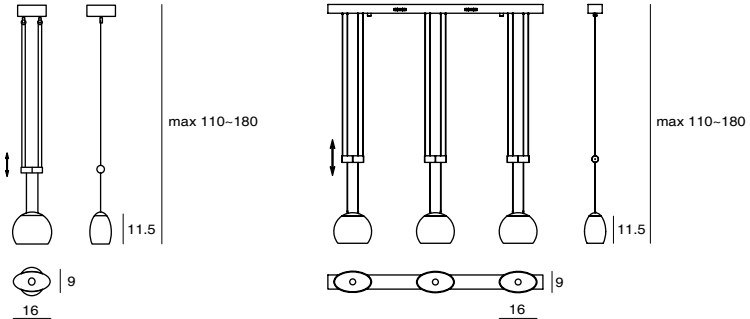

JOJO P
SL-800
G6.35 1 x Max 50W Halogen
mouth-blown glass, steel
up-and-down adjustable
Canopy: A5
Plate: A

JOJO P3
SL-800A3
G6.35 3 x Max 50W Halogen
mouth-blown glass, steel
up-and-down adjustable
Canopy: C4
Plate: A9