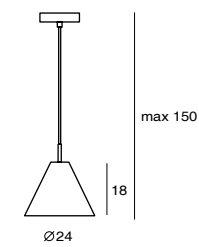

CASTLE P CONE S
SQ-185CP
E27 1 x Max 77W Halogen
concrete, steel
Canopy: A
Plate: A