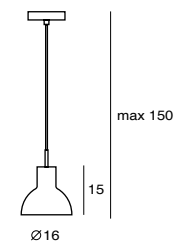

CASTLE P BELL XS
SQ-3163CP
E14 1 x Max 30W Halogen
concrete, steel
Canopy: A
Plate: A