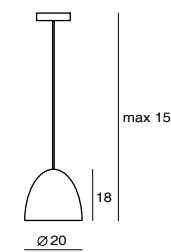

CASTLE P S
SQ-7131CP
E27 1 x Max 77W Halogen
concrete, steel
Canopy: A
Plate: A