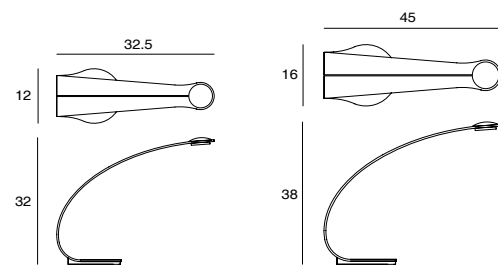

STREAM S
SLD-511DTE
LED 5W 3000K 425lm CRI80
matt black/ shiny white/
brushed aluminum
touch dimmer

STREAM L
SLD-510DTE
LED 5W 3000K 425lm CRI80
matt black/ shiny white/
brushed aluminum
touch dimmer

TICKTOCK 滴答

TICKTOCK got the inspiration from the concept of time. Without any hesitation, time is constantly moving forward second by second. Creating sculptural geometry, TICKTOCK is coated with sleek matte black paint, and connected to a power source by a red textile cord. The strategic usage of LED makes this modern lighting environmentally sound as well.

時間總是一步步,毫不猶豫且永不回頭地往前走。而「滴答」就像陪您工作到 6:15 的好朋友。霧黑烤漆的低調外型,以紅色紡織線點綴,為冷峻的 TICKTOCK 注入一股暖意。襯托辛勤工作亦不失赤子之心的您,LED 的使用,更賦予這盞簡單的現代燈一個不簡單的綠色使命。

By Chen, Chao Cheng 陳昭成, 2007