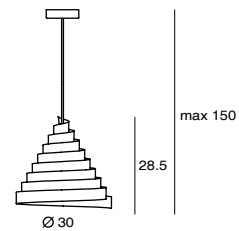

GELATO P
SQ-335MP
E27 1 x Max 46W Halogen
matt pure white/ matt pink/
pistachio green
Canopy: A3
Plate: A6