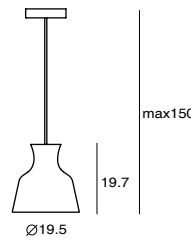

Canopy: A
Plate: A

SALUTE CAKE

SQ-828P
E27 1 x Max 40W Retro filament
mouth-blown glass, steel

Canopy: A
Plate: A

SALUTE BELL

SQ-827P
E27 1 x Max 40W Retro filament
mouth-blown glass, steel

Canopy: A
Plate: A