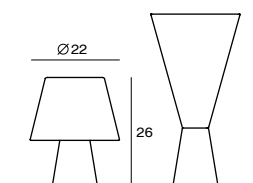

NUMEN 精靈

NUMEN lights differently each time when you give it a new look and shape. With NUMEN, you can let your inner creativity loose and bend the NUMEN to whatever your heart desires. Challenge your wildest imagination! NUMEN is constructed with silicone rubber, which is a safe material that offers countless advantageous properties such as thermal stability, low chemical reaction, and low toxicity. Staying lit for a full 20 minutes after its light source has been turned off, the fluorescent NUMEN literally falls asleep with you.

隨心所欲地塑捏它、點亮它就是一種樂趣。NUMEN 精靈桌燈以安全矽膠製成，不同於一般塑料，矽膠耐極端溫度 (-100~250°C)、抗腐蝕、無毒等安全特性，可以放心讓小孩玩耍揉捏，童心未泯！夜光型的精靈桌燈在熄滅後仍有 20 分鐘的微光，夜光的光線隨著人們入睡也逐漸變弱，同時達到舒眠與節能的效果，可當小夜燈使用。千變萬化的表情，亮出最甜蜜的光氛，怎麼能不征服您的心！

By Li, Hui Lun 李慧倫, 2008

NUMEN D
SQ-420D
E27 1 x Max 46W Halogen
silicone rubber
normal: white/ orange/ blue/ purple
fluorescent: light green/ pink
flexible lampshade