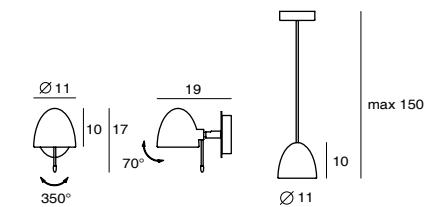

GLACIER W
SG-623WR
G9 1 x Max 33W Halogen
cast glass, steel
Canopy: D
Plate: E1

GLACIER P
SG-623P
G9 1 x Max 33W Halogen
cast glass, steel
Canopy: A
Plate: A