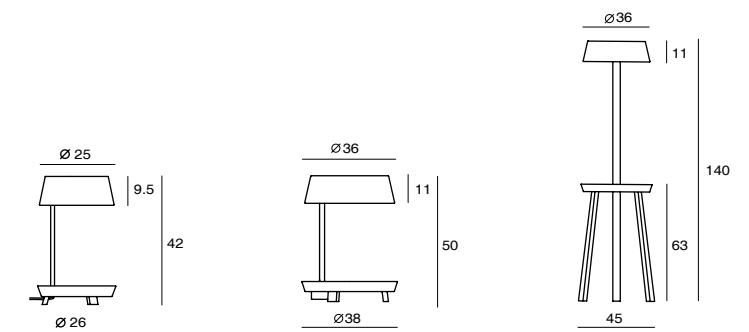

CARRY MINI D
SQ-6353MDU
E27 1 x Max 46W Halogen
beech, steel
matt black/ matt pure white
USB charger

CARRY D
SQ-6350MDU
E27 2 x Max 46W Halogen
beech, steel
matt black/ matt pure white
USB charger

CARRY F
SQ-6350MFU
E27 2 x Max 46W Halogen
beech, steel
matt black/ matt pure white
USB charger