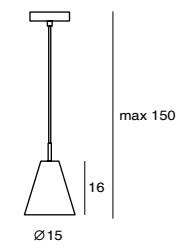

CASTLE P CONE XS
SQ-187CP
E14 1 x Max 30W Halogen
concrete, steel
Canopy: A
Plate: A