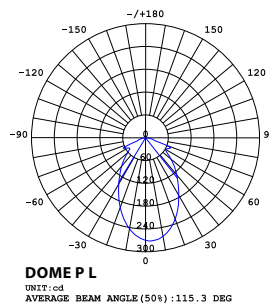

DOME P XS LED
SLD-3614MP
LED 5W 3000K 425lm CRI80
matt black/ shiny white/
copper / chrome
Canopy: A1
Plate: A6

DOME P S
SQ-3601MP
E14 1 x Max 30W Halogen
matt black/ shiny white/
copper / chrome
swirling reflector, bulb cover
Canopy: A
Plate: A

DOME P M
SQ-360MP
E27 1 x Max 77W Halogen
matt black/ shiny white/
copper / chrome
swirling reflector, bulb cover
Canopy: A
Plate: A

DOME P L
SQ-3650MP
E27 1 x Max 77W Halogen
matt black/ shiny white/
copper / chrome
swirling reflector, bulb cover
Canopy: A
Plate: A6

DOME P XL
SQ-3680MP
E27 3 x Max 46W Halogen
matt black/ shiny white
swirling reflector, bulb cover
Canopy: A4
Plate: B2