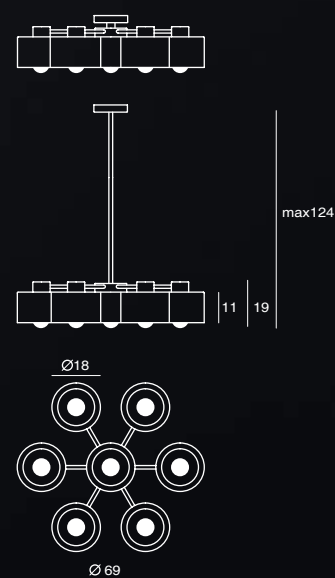

SNOWFLAKE P7
SQ-2757P7
E27 7 x Max 40W Crown
mouth-blown glass, steel
Canopy: A
Plate: A