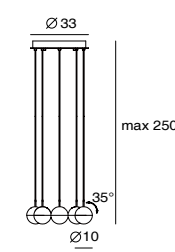

DORA P8
SLD-1010P8
LED 12 x 6.5W CRI90
cast glass, steel
shade rotatable
Canopy: A10
Plate: A10