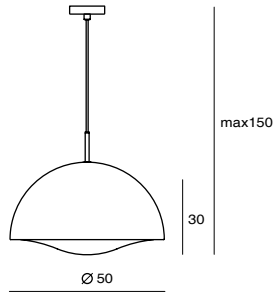

STALA 結晶

STALA is inspired from stalactite which must be formed in certain geologically circumstances and it takes tens of thousands years to come into being. The sanding painting finish symbols the rocky cave around stalactite. The smooth glass diffuser turns the illuminant into the tender warmth. With delicate structural device, users have easy access to approach the purpose of replacing bulbs.

在特定地質條件下，鐘乳石於數萬年漫長歷史中一點一滴慢慢結晶，如同燈飾工藝的慢工細活，造就非凡美感。以特殊砂漆傳達岩洞內的觸感，而弧面毛玻璃彷彿欲滴的圓潤鐘乳石，同時將刺眼的光線轉為溫柔空間的光暈。雙手將燈罩上移，即可更換燈泡，不必卸下玻璃罩。

By Chen, Chao Cheng 陳昭成, 2012