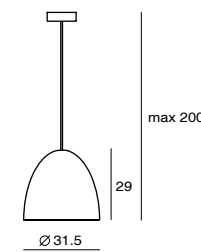

CASTLE P M
SQ-7132CP
E27 1 x Max 77W Halogen
concrete, steel
Canopy: A4
Plate: B2

CASTLE P L
SQ-7133CP
E27 1 x Max 77W Halogen
concrete, steel
Canopy: A4
Plate: B2

CASTLE P M
UNIT: of
AVERAGE BEAM ANGLE (50%): 115.3 DEG