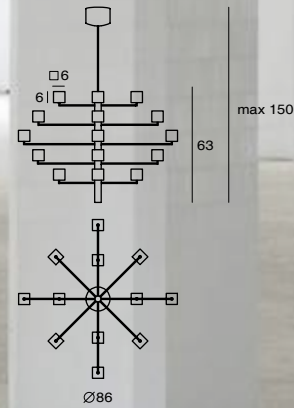

ICE 晶采

Light up the northern light, feeling what are reflected into your eyes as putting yourself in the north. ICE is visibly composed of icecube-like glass shades, which seems to be melted by the warm light.

點亮北極光，感受冰雪反射所有可見的亮，彷彿置身於北方國度，溫暖的色溫與冰塊的外表相調和，體驗冬季風情的同時也溫暖您的心。

By Chen, Chao Cheng 陳昭成, 2001

ICE P20
SD-62CFL20
G4 20 x Max 10W Halogen
cast glass, steel
Canopy: A7
Plate: A3

ZEN 禪

Zen is a state of absorption or meditation. It is a way to learn the so-called "give and take" in mind. The ZEN wall lamp is a simple object which is not only eye-catching, but brings a real, soft, warm glow into your room.

禪，是一種先放下才能得到的境界。「禪」壁燈以幾何型的白玉玻璃與古銅壁蓋構成，無憂無礙輕掛牆上，宛如進入禪定的僧侶。似有若無的存在，卻散發著溫厚而真實的光。

By Chen, Chao Cheng 陳昭成, 2004