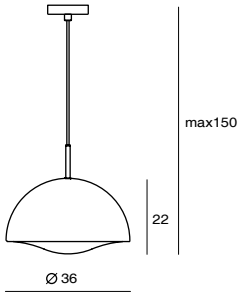

STALA 結晶

STALA is inspired from stalactite which must be formed in certain geologically circumstances and it takes tens of thousands years to come into being. The sanding painting finish symbols the rocky cave around stalactite. The smooth glass diffuser turns the illuminant into the tender warmth. With delicate structural device, users have easy access to approach the purpose of replacing bulbs.

在特定地質條件下，鐘乳石於數萬年漫長歷史中一點一滴慢慢結晶，如同燈飾工藝的慢工細活，造就非凡美感。以特殊砂漆傳達岩洞內的觸感，而弧面毛玻璃彷彿欲滴的圓潤鐘乳石，同時將刺眼的光線轉為溫柔空間的光暈。雙手將燈罩上移，即可更換燈泡，不必卸下玻璃罩。

By Chen, Chao Cheng 陳昭成, 2012