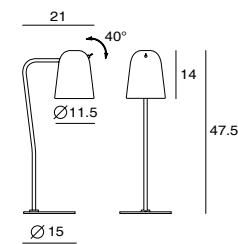

DOBI 多比

Since living spaces are generally not as spacious as before, we redesign a series of popular collections in 2015 and enable them to fit well than the original ones. DOBI is an extension from DODO, the design which was inspired by the comical bird from Alice in wonderland. Other than amending the size, the DOBI collection maintains whatever DODO has to offer, such as dip switch, the adjustable shade, etc. For those who has limited budget and living spaces, DOBI would be certainly ideal to collect.

因應現代大部份有限居家空間，2015年我們推出一系列 MINI 延伸款，尺寸更精巧，與環境的結合更密切。圓筒狀的 DODO，可活潑、可沈靜、可時髦、可典雅的多風格展現，自推出即吸引不少目光。DOBI 承襲 DODO 的基因，比例縮小，功能依舊，讓小空間的您，也能一享與 DODO 歷險的樂趣！

By Chen, Chao Cheng 陳昭成, 2015