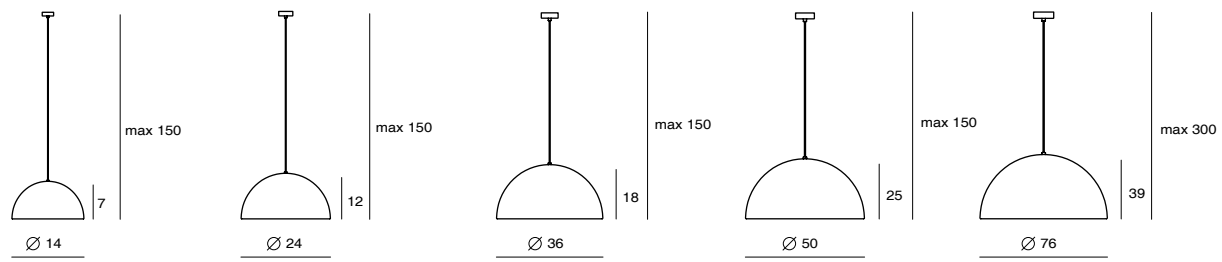

DOME P XS LED
SLD-3614MP
LED 5W 3000K 425lm CRI80
matt black/ shiny white/
copper / chrome
Canopy: A1
Plate: A6

DOME P S
SQ-3601MP
E14 1 x Max 30W Halogen
matt black/ shiny white/
copper / chrome
swirling reflector, bulb cover
Canopy: A
Plate: A

DOME P M
SQ-360MP
E27 1 x Max 77W Halogen
matt black/ shiny white/
copper / chrome
swirling reflector, bulb cover
Canopy: A
Plate: A

DOME P L
SQ-3650MP
E27 1 x Max 77W Halogen
matt black/ shiny white/
copper / chrome
swirling reflector, bulb cover
Canopy: A
Plate: A6

DOME P XL
SQ-3680MP
E27 3 x Max 46W Halogen
matt black/ shiny white
swirling reflector, bulb cover
Canopy: A4
Plate: B2