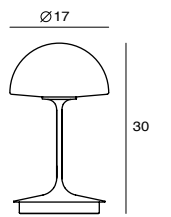

PENSÉE D
SG-7992DJ
G9 1 x Max 33W
mouth-blown glass, steel
DJ dimmer