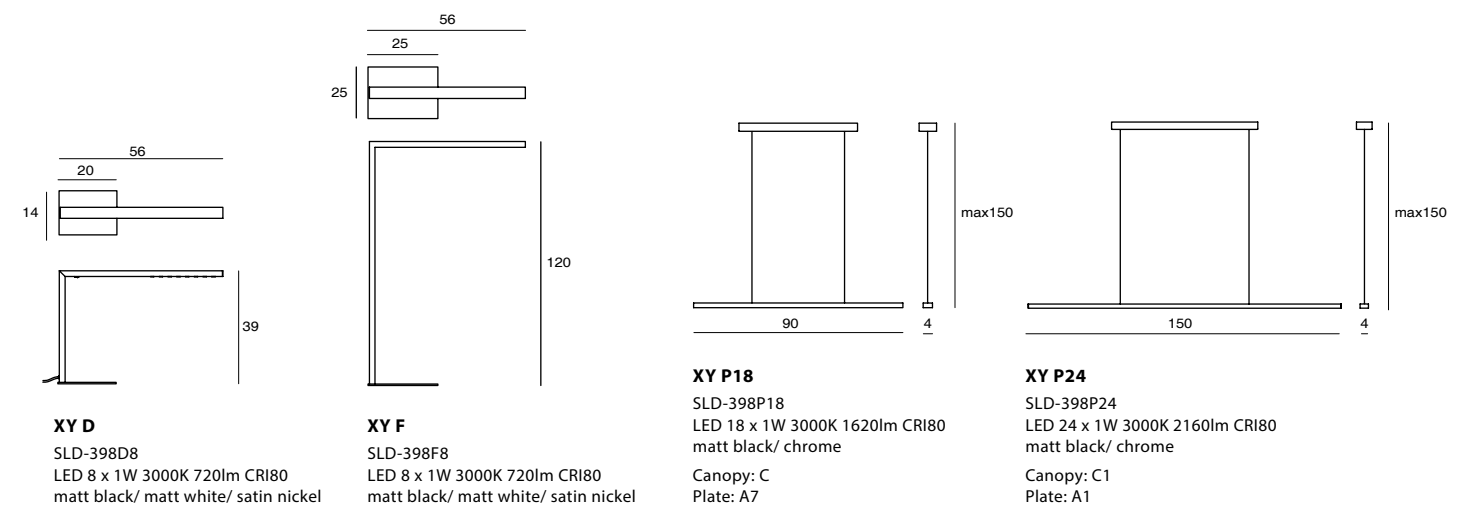

XY 艾克司歪

The graphic of product is founded on the X-Y axis, which people go further to create and accomplish the ubiquitous products. XY is created on the basic element with precise mechanical workmanship which is taken pride in Seeddesign. It looks simple yet needs more concentration with higher mechanical technology to make the line strictly straight. LED is embeded while you do not need to worry about waste of energy. Just enjoy your work, reading, and life under XY!

XY 軸是圖學的基準，所有的產品需要依循這個基準才得以完成。當所有的表象回到基本面，才足以窺探事務的細節與本質。XY 以鋁合金構成，經過精抽、切角、端面拋光、氬焊、銅焊、校正等直到噴塗，超過十道工序只為了呈現極簡精神。LED 光源讓您在用它時，少了對能源浪費的擔心，只管盡情享受閱讀、工作、陪伴家人以及生活的樂趣。

By Chen, Chao Cheng 陳昭成, 2010