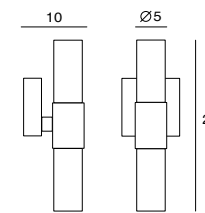

T1 W2 44
SLD-50WB2
LED 2 x 4W 3000K 776lm CRI90
mouth-blown glass, aluminum
matt black/ copper/ matt brass
compliant with ADA in North
America

IP 44