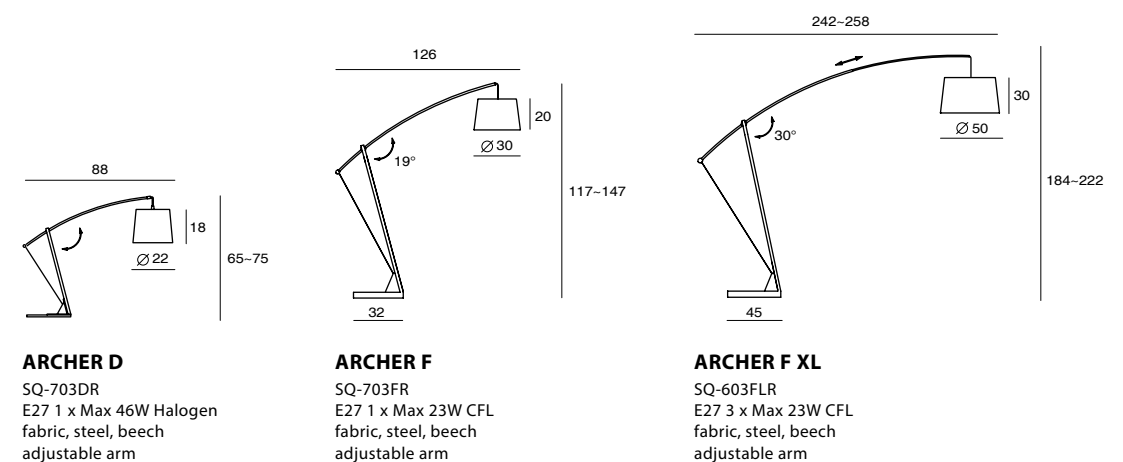

ARCHER 射手座

ARCHER is one of the brightest constellations in a summer night. The solid bow arm is constructed with zelkova wood. Beech is a fine grained woods from the Elm family. Its design resonate a combative spirit. The bowstring is conveniently created for easy adjustment in the lamps arm. Its base is solidly constructed with metal. A centaur is always depicted with head, arms, and torso of a human, and body and legs of a horse. He is an elegant and wise archer who can be a reliable guardian.

射手座是夏日夜空中最醒目的星座之一。人頭馬身，是充滿智慧與優雅的弓箭手。以紋理流暢的樺木作為堅固弓臂，柔和了弓箭的肅殺之氣，弓弦則能調整圓弧曲線的角度，配合您的姿態，讓一體成形的射手座成為您可依靠的守護者。

By Chen, Chao Cheng 陳昭成, 2012