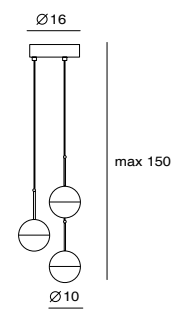

DORA P3
SLD-1010P3
LED 3 x 6.5W CRI90
cast glass, steel
shade rotatable
Canopy: A13
Plate: A8