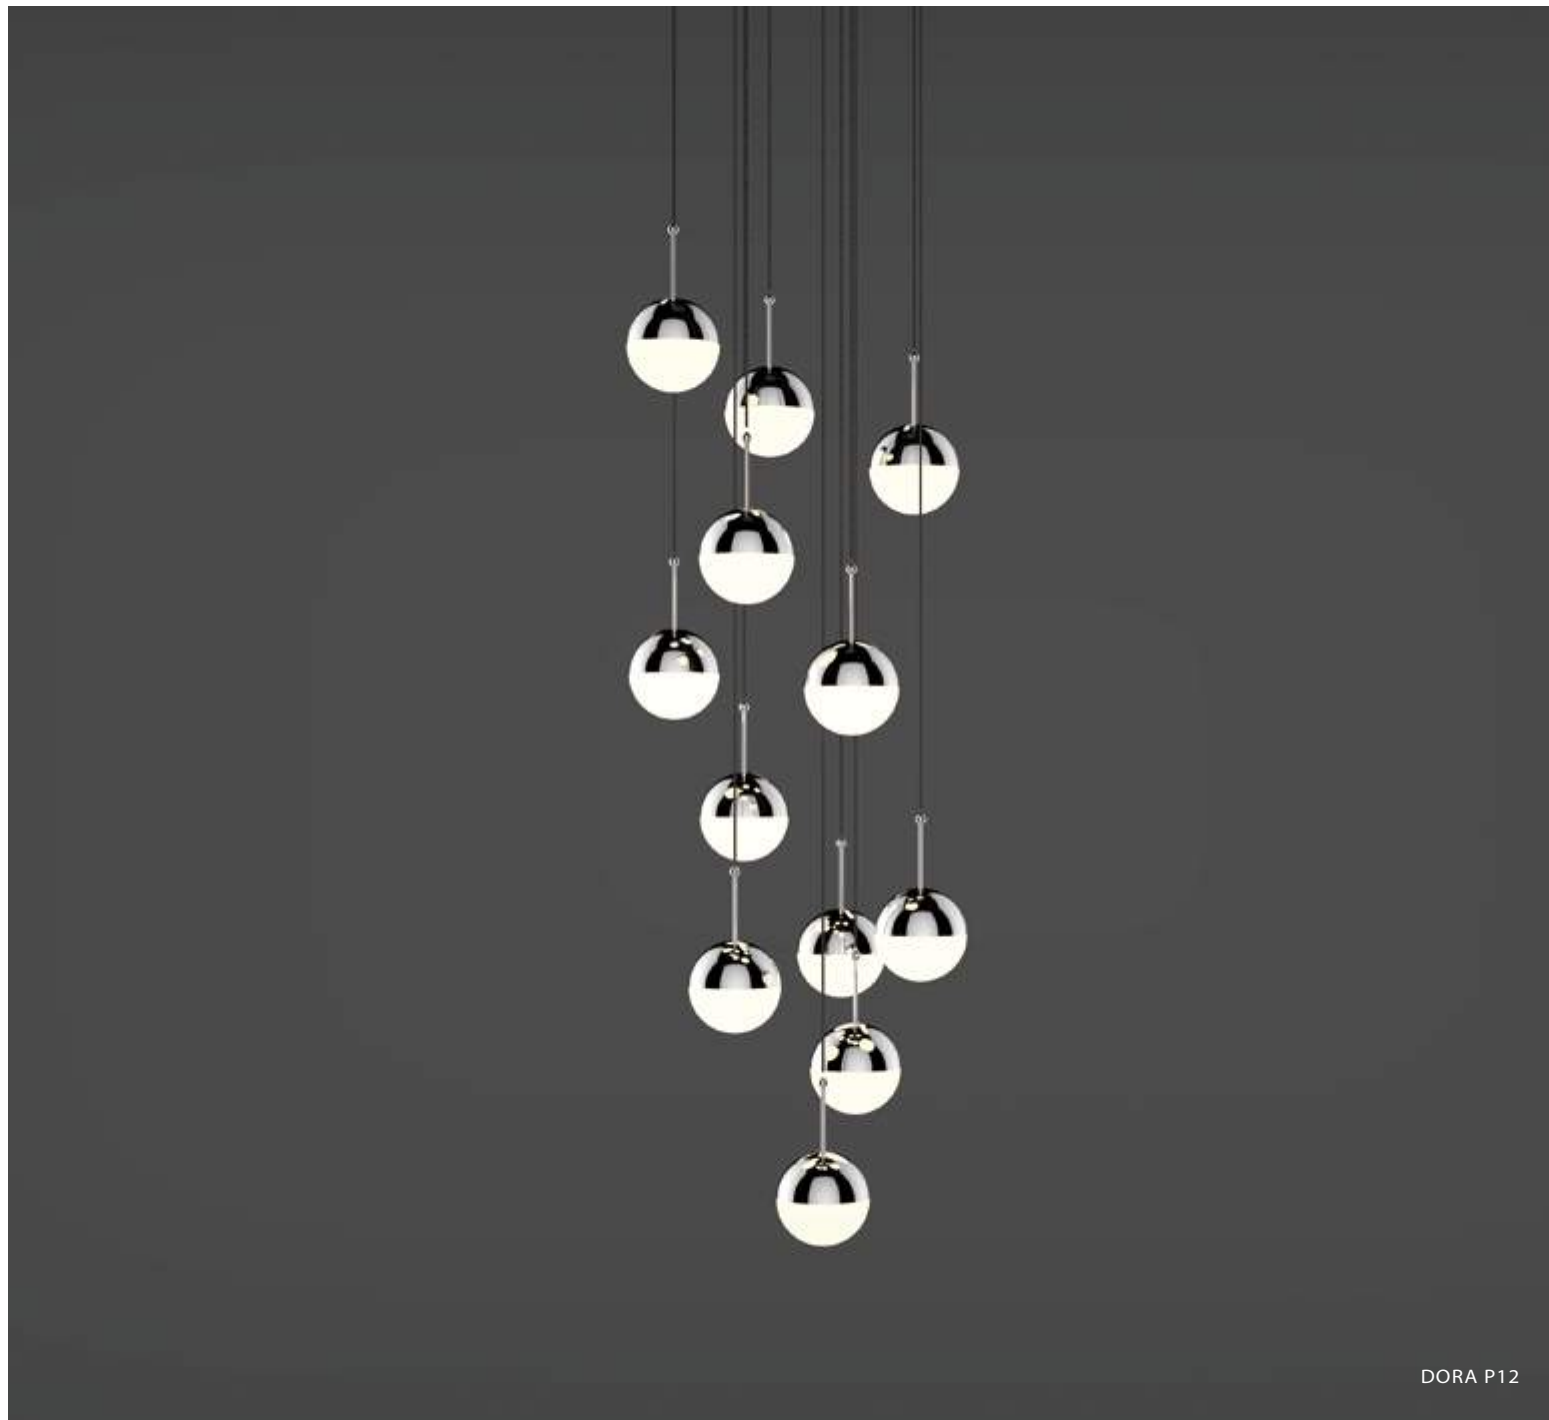

DORA P12

Bespoke Large Multi-tiered Chandelier