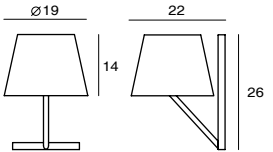

CHEVALIER 騎士

A chevalier seems to have a humble personality with swift motion. That is how CHEVALIER was designed. It features an opal mouth-blown glass upon the cross-section tube, which achieves the purposes of softening the light and adjusting the height.

彷彿騎士般的儀態，靈敏的舉投之間仍不失沉穩內斂。「騎士」系列獨特的扁圓金屬管身，支撐可曲可直的關節，桌立燈甚至可調整高低。光線透過口吹白玉玻璃，灑下溫柔光氛，為空間增添優雅氣質。

By Chen, Chao Cheng 陳昭成, 2005

CONCOM 相伴

Light and shadow are twins. Together with each other they emit fascinating changes within spaces. The design concept comes from the idea of companionship. It is believed to be the best virtue among families, and we do hope this gift reminds you of treasuring precious moments that taking place at every home.

光和影子總是形影不離，分享彼此的小祕密，這種如影隨形的親密，是「相伴」的小心機！透過具像的立影，即使沒有點亮它，依然感受它陪在你身邊。陪伴，是人與人之間最無價的禮物。

By Li, Hui Lun 李慧倫, 2009