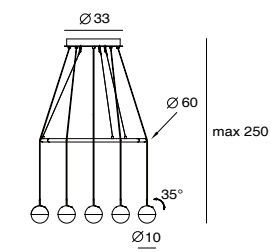

DORA PC8
SLD-1010PC8
LED 12 x 6.5W CRI90
cast glass, steel
shade rotatable
Canopy: A10
Plate: A10