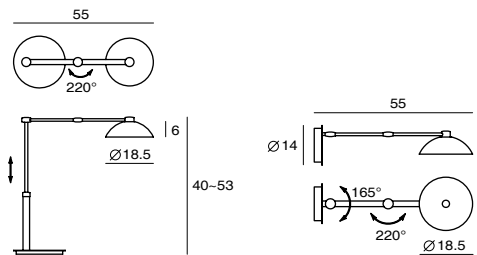

CHEVALIER D
SG-1271DA
G9 1 x Max 33W Halogen
mouth-blown glass, steel
adjustable arm

CHEVALIER W
SG-1271WA-2
G9 1 x Max 33W Halogen
mouth-blown glass, steel
adjustable arm
Canopy: A8
Plate: B1

CONCOM 相伴

Light and shadow are twins. Together with each other they emit fascinating changes within spaces. The design concept comes from the idea of companionship. It is believed to be the best virtue among families, and we do hope this gift reminds you of treasuring precious moments that taking place at every home.

光和影子總是形影不離，分享彼此的小祕密，這種如影隨形的親密，是「相伴」的小心機！透過具像的立影，即使沒有點亮它，依然感受它陪在你身邊。陪伴，是人與人之間最無價的禮物。

By Li, Hui Lun 李慧倫, 2009