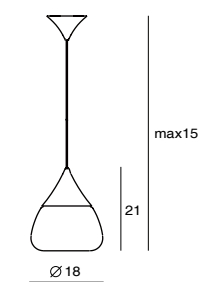

MIST P M
SQ-8997P
E27 1 x Max 46W Halogen
mouth-blown glass, steel
copper/ matt brass/ chrome
sand-blasted
Canopy: D2
Plate: A12