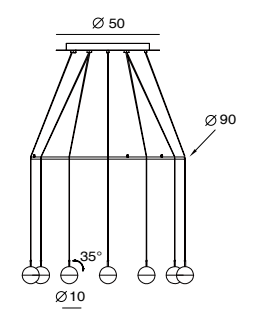

DORA PC12
SLD-1010PC12
LED 12 x 6.5W CRI90
cast glass, steel
shade rotatable
Canopy: A10
Plate: A10

Bespoke Large Multi-tiered Chandelier