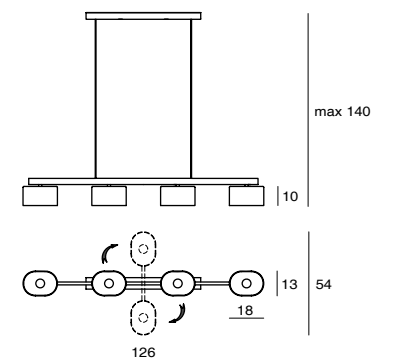

KAZOKU P
SG-323CTR4
G9 4 x Max 33W Halogen
mouth-blown glass, steel
cross-bar
Canopy: C5
Plate: A1