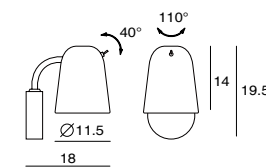

DOBI 多比

Since living spaces are generally not as spacious as before, we redesign a series of popular collections in 2015 and enable them to fit well than the original ones. DOBI is an extension from DODO, the design which was inspired by the comical bird from Alice in wonderland. Other than amending the size, the DOBI collection maintains whatever DODO has to offer, such as dip switch, the adjustable shade, etc. For those who has limited budget and living spaces, DOBI would be certainly ideal to collect.

因應現代大部份有限居家空間，2015年我們推出一系列 MINI 延伸款，尺寸更精巧，與環境的結合更密切。圓筒狀的 DODO，可活潑、可沈靜、可時髦、可典雅的多風格展現，自推出即吸引不少目光。DOBI 承襲 DODO 的基因，比例縮小，功能依舊，讓小空間的您，也能一享與 DODO 歷險的樂趣！

By Chen, Chao Cheng 陳昭成, 2015