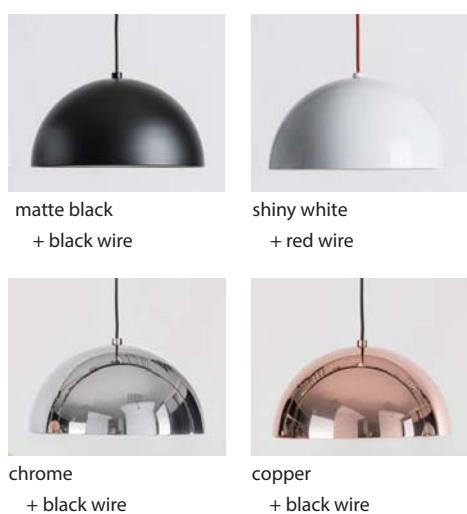

DOMÉ
蒼穹

DOMÉ fuses simplistic ideologies with precision craftsmanship. Balanced with a clean classic silhouette, the DOMÉ features a dramatic oversized lampshade in a very no nonsense approach. This design is spectacularly coated with a centric-circled aluminum reflector and bulb cover, which warms the ambience in any room.

越簡單的外型藏著越不簡單的工藝，穹頂的半圓型燈罩，散發出簡鍊低調性格。同心圓鋁反射罩，底部的燈泡蓋遮住刺眼的光線，帶來室內空間溫和和平靜的喜悅。DOMÉ 吊燈有兩種尺寸。

matte black
+ black wire

shiny white
+ red wire

chrome
+ black wire

copper
+ black wire

P SQ-360MP

P SQ-3650MP

單位 Measurement : 公分 cm

型號 Model	類型 Type	光源 Bulb/ Illuminant	材質 Materials	尺寸 Size (LxWxH)cm	顏色 Color
SQ-360MP SQ-3650MP	吊燈 Pendant M 吊燈 Pendant L	E27 Halogen 省電鹵素 1 x70W E27 Halogen 省電鹵素 1 x70W	鋼 steel	36 x 36 x 150 50 x 50 x 150	霧黑、亮白、紅銅、鎳 matt black, shiny white, copper