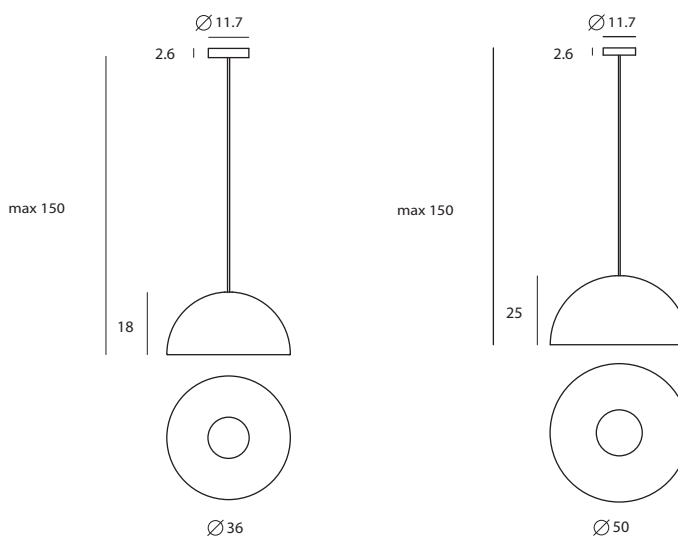

DOMÉ
蒼穹

DOMÉ fuses simplistic ideologies with precision craftsmanship. Balanced with a clean classic silhouette, the DOMÉ features a dramatic oversized lampshade in a very no nonsense approach. This design is spectacularly coated with a centric-circled aluminum reflector and bulb cover, which warms the ambience in any room.

越簡單的外型藏著越不簡單的工藝，穹頂的半圓型燈罩，散發出簡鍊低調性格。同心圓鋁反射罩，底部的燈泡蓋遮住刺眼的光線，帶來室內空間溫和和平靜的喜悅。DOMÉ 吊燈有兩種尺寸。

matte black
+ black wire

shiny white
+ red wire

chrome
+ black wire

copper
+ black wire

P SQ-360MP

P SQ-3650MP

單位 Measurement : 公分 cm

型號 Model	類型 Type	光源 Bulb/ Illuminant	材質 Materials	尺寸 Size (LxWxH)cm	顏色 Color
SQ-360MP SQ-3650MP	吊燈 Pendant M 吊燈 Pendant L	E27 Halogen 省電鹵素 1 x70W E27 Halogen 省電鹵素 1 x70W	鋼 steel	36 x 36 x 150 50 x 50 x 150	霧黑、亮白、紅銅、鎳 matt black, shiny white, copper