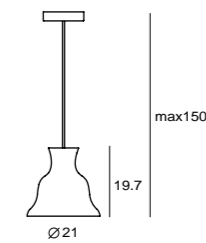

SALUTE CAKE
SQ-828P
E27 PAR30 1 x Max 75W
mouth-blown glass, steel
Canopy: A
Plate: A

SALUTE BELL
SQ-827P
E27 PAR30 1 x Max 75W
mouth-blown glass, steel
Canopy: A
Plate: A

SALUTE BELL R
SQ-827PR
E27 1 x Max 12W CFL
mouth-blown glass, steel
reflector: chrome/ copper/ brass
Canopy: A
Plate: A