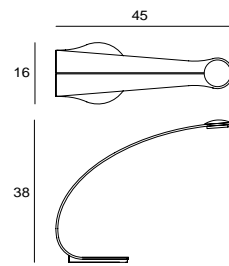

STREAM L
SLD-510DTE
LED 5W 3000K 425lm CRI80
matt black/ shiny white
touch dimmer

TICKTOCK 滴答

TICKTOCK got the inspiration from the concept of time. Without any hesitation, time is constantly moving forward second by second. Creating sculptural geometry, TICKTOCK is coated with sleek matte black paint, and connected to a power source by a red textile cord. The strategic usage of LED makes this modern lighting environmentally sound as well.

時間總是一步步, 毫不猶豫且永不回頭地往前走, 而「滴答」就像陪您工作到 6:15 的好朋友。霧黑烤漆的低調外型, 以紅色紡織線點綴, 為冷峻的 TICKTOCK 注入一股暖意。襯托辛勤工作亦不失赤子之心的您, LED 的使用, 更賦予這盞簡單的現代燈一個不簡單的綠色使命。

By Chen, Chao Cheng 陳昭成, 2007