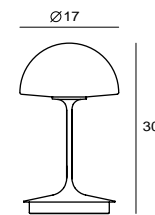

SNOWFLAKE

雪花

Flying with winter breeze, romance of snowflakes softens the harsh season in the frigid zone. SNOWFLAKE is created to be a warmer in the coldness, as a gift in Xmas. Use chromed reflector bulb, the mouth-blown transparent glass gently ripples the light and shadow.

來自冬季紛飛的雪花片，經過手工口吹玻璃刻畫後更顯剔透。光透過折射後，在壁面上印出一圈圈漣漪般的光影，如同沉浸在雪花紛飛下的聖誕季中，歡笑不絕於耳。輔以特殊鍍鎳燈泡使用，除了遮蔽眩光，也讓燈光反射回天花板形成無數光圈，七個玻璃反射的光圈無線交疊，無邊際的光圈倒影讓整個空間拉出層次，蔚然成景。

By Chen, Chao Cheng 陳昭成, 2007

PENSÉE 思想

Like the First quarter of the moon, PENSÉE lights through the mouth-blown opal glass. You can change the brightness by the patent DJ dimmer.

如同浮在雲端的上弦月，PENSÉE 透過手工口吹玻璃，灑下月光似的芒輝，透過專利的 DJ 調光器，帶你進入亦明亦暗的異想世界。

By Chen, Chao Cheng 陳昭成, 2005