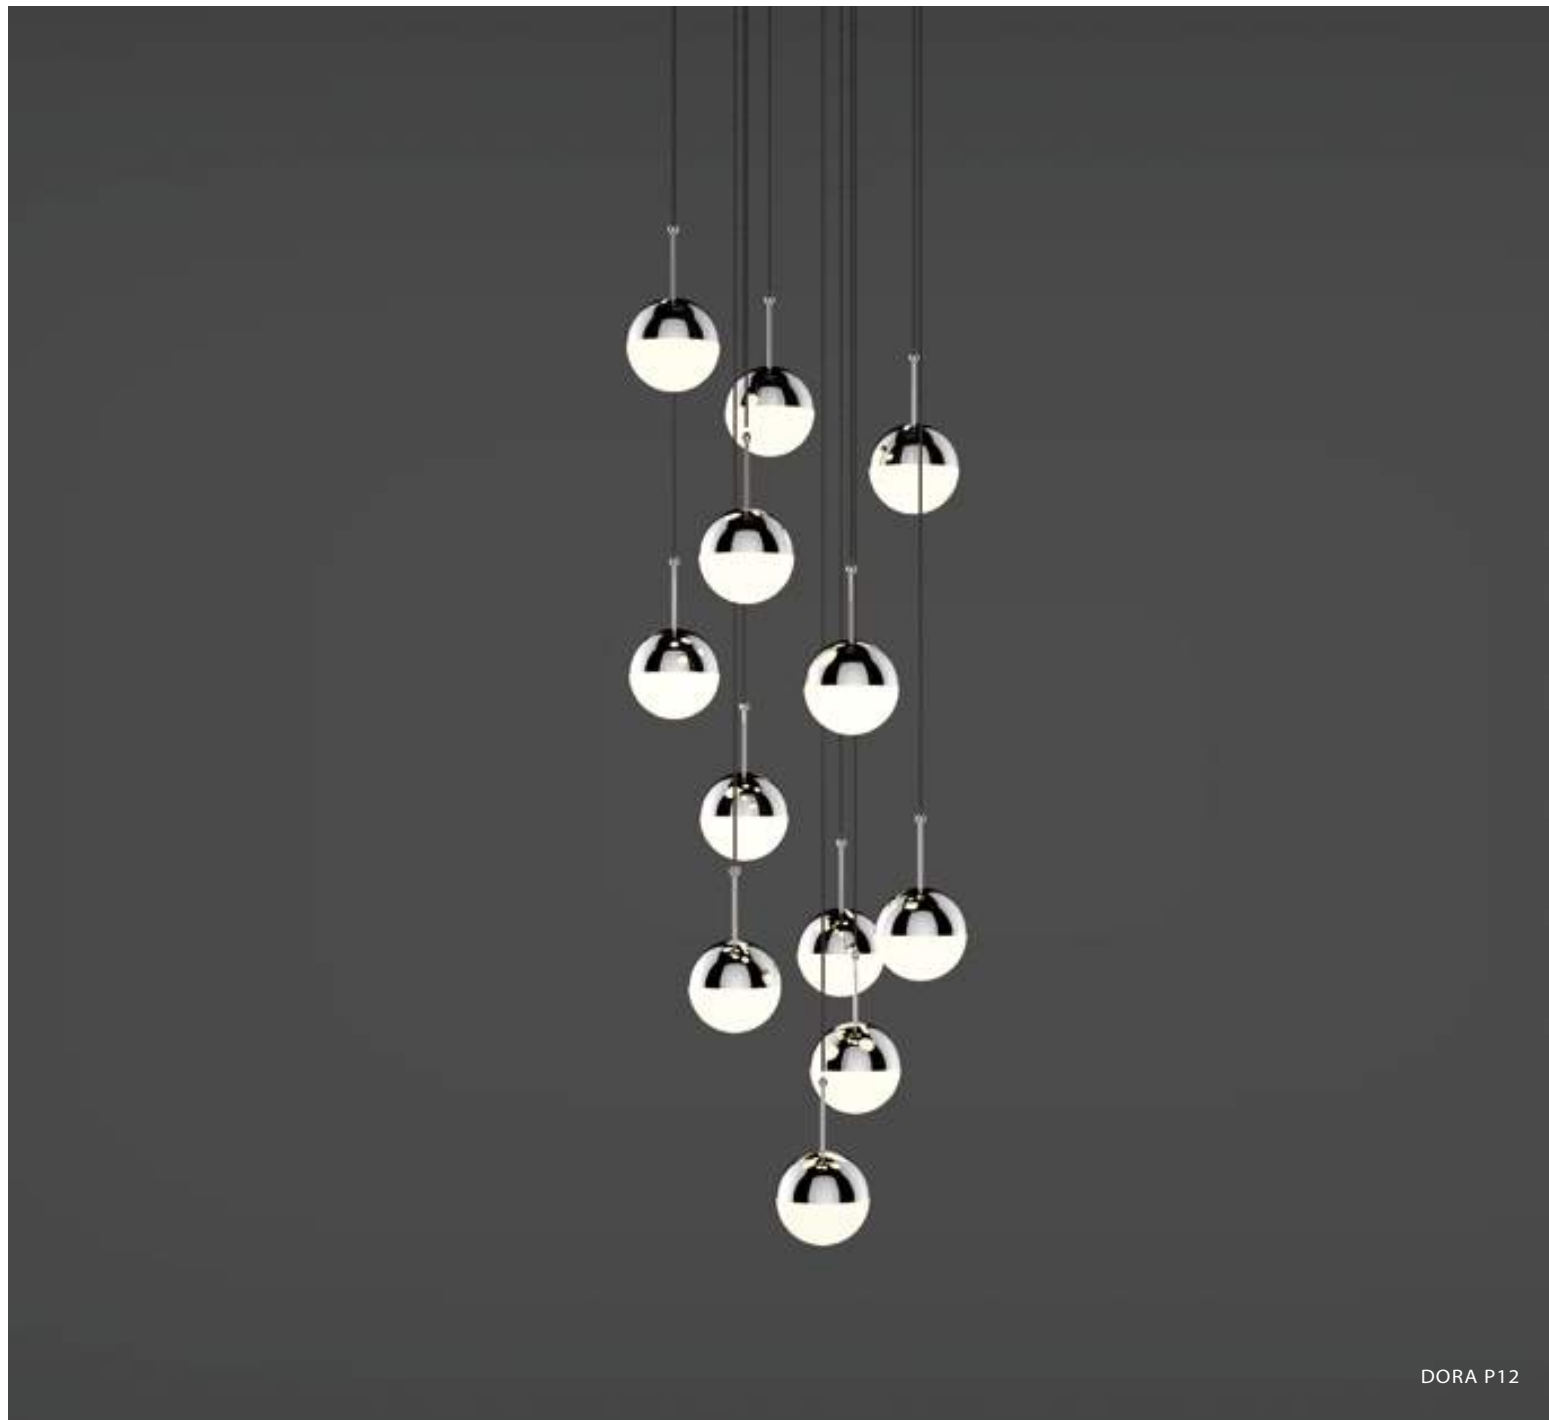

DORA P12

Bespoke Large Multi-tiered Chandelier