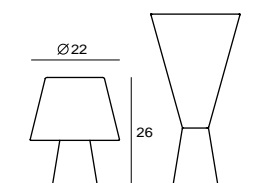

NUMEN 精靈

NUMEN lights differently each time when you give it a new look and shape. With NUMEN, you can let your inner creativity loose and bend the NUMEN to whatever your heart desires. Challenge your wildest imagination! NUMEN is constructed with silicone rubber, which is a safe material that offers countless advantageous properties such as thermal stability, low chemical reaction, and low toxicity. Staying lit for a full 20 minutes after its light source has been turned off, the fluorescent NUMEN literally falls asleep with you.

隨心所欲地塑捏它、點亮它就是一種樂趣。NUMEN 精靈桌燈以安全矽膠製成，不同於一般塑料，矽膠耐極端溫度 (-100~250°C)、抗腐蝕、無毒等安全特性，可以放心讓小孩玩耍揉捏，童心未泯！夜光型的精靈桌燈在熄滅後仍有 20 分鐘的微光，夜光的光線隨著人們入睡也逐漸變弱，同時達到舒眠與節能的效果，可當小夜燈使用。千變萬化的表情，亮出最甜蜜的光氛，怎麼能不征服您的心！

By Li, Hui Lun 李慧倫, 2008

NUMEN D
SQ-420D
E27 1 x Max 12W CFL
silicone rubber
normal: white/ orange/ blue
fluorescent: light green/ pink
flexible lampshade