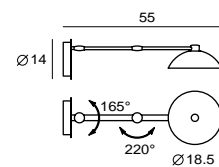

CHEVALIER 騎士

A chevalier seems to have a humble personality with swift motion. That is how CHEVALIER was designed. It features an opal mouth-blown glass upon the cross-section tube, which achieves the purposes of softening the light and adjusting the height.

彷彿騎士般的儀態，靈敏的舉投之間仍不失沉穩內斂。「騎士」系列獨特的扁圓金屬管身，支撐可曲可直的關節，桌立燈甚至可調整高低。光線透過口吹白玉玻璃，灑下溫柔光氛，為空間增添優雅氣質。

By Chen, Chao Cheng 陳昭成, 2005

CHEVALIER W
SG-1271WA-2
G9 1 x Max 40W
mouth-blown glass, steel
adjustable arm
Canopy: A8
Plate: B1

CONCOM 相伴

Light and shadow are twins. Together with each other they emit fascinating changes within spaces. The design concept comes from the idea of companionship. It is believed to be the best virtue among families, and we do hope this gift reminds you of treasuring precious moments that taking place at every home.

光和影子總是形影不離，分享彼此的小祕密，這種如影隨形的親密，是「相伴」的小心機！透過具像的立影，即使沒有點亮它，依然感受它陪在你身邊。陪伴，是人與人之間最無價的禮物。

By Li, Hui Lun 李慧倫, 2009