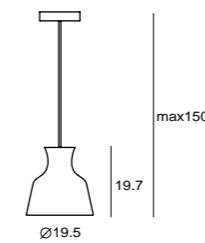

SALUTE CAKE
SQ-828P
E27 PAR30 1 x Max 75W
mouth-blown glass, steel
Canopy: A
Plate: A

SALUTE BELL
SQ-827P
E27 PAR30 1 x Max 75W
mouth-blown glass, steel
Canopy: A
Plate: A

SALUTE BELL R
SQ-827PR
E27 1 x Max 12W CFL
mouth-blown glass, steel
reflector: chrome/ copper/ brass
Canopy: A
Plate: A