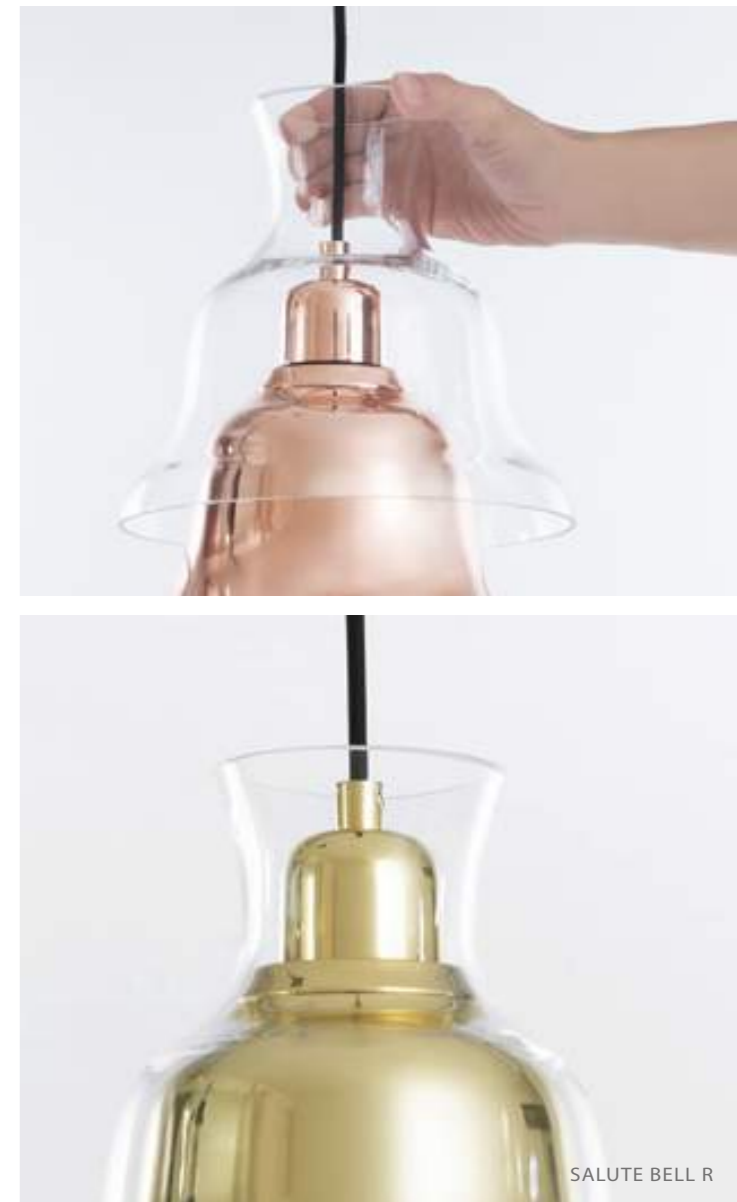

SALUTE 舉杯

SALUTE is inspired by the art of drinking wine. Sculpturally interesting, stylishly modern, the SALUTE is creatively shaped like a wine glass. Enjoy a glass of chardonnay and truly savor every flavor your wine has to offer. Sit at a table that is dramatically lit with SALUTE, enjoy the visible feast in front of you. C'est la vie!

來，一齊舉杯！輕啜甘醇香甜的美酒，享受由不同原料奏鳴出的交響樂，人生，夫復何求？舉杯以酒杯的造型為發想基底，試圖調配出異材質間所蘊藏的新可能，挑戰全新視覺饗宴，Salute！

By Wang, Chung Cheng 王崇政, 2013

SALUTE BELL R

SALUTE CAKE

SALUTE BELL R

SALUTE WINE
SQ-826P
E27 PAR30 1 x Max 75W
mouth-blown glass, steel
Canopy: A
Plate: A

SALUTE CAKE
SQ-828P
E27 PAR30 1 x Max 75W
mouth-blown glass, steel
Canopy: A
Plate: A

SALUTE BELL
SQ-827P
E27 PAR30 1 x Max 75W
mouth-blown glass, steel
Canopy: A
Plate: A

SALUTE BELL R
SQ-827PR
E27 1 x Max 12W CFL
mouth-blown glass, steel
reflector: chrome/ copper/ brass
Canopy: A
Plate: A

STREAM 彗星

STREAM captures a comets path and marries sculptural geometry with practicality. It is dramatically constructed with one sleek piece of aluminum body. The lamp comes equipped with great color rendering LED (CRI > 80). Moreover, the flexible dimmer frees your need toward light.