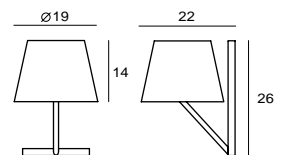

Photo Credit: Folk Design

Photo Credit: Folk Design

CHEVALIER 騎士

A chevalier seems to have a humble personality with swift motion. That is how CHEVALIER was designed. It features an opal mouth-blown glass upon the cross-section tube, which achieves the purposes of softening the light and adjusting the height.

彷彿騎士般的儀態，靈敏的舉投之間仍不失沉穩內斂。「騎士」系列獨特的扁圓金屬管身，支撐可曲可直的關節，桌立燈甚至可調整高低。光線透過口吹白玉玻璃，灑下溫柔光氛，為空間增添優雅氣質。

By Chen, Chao Cheng 陳昭成, 2005

CONCOM 相伴

Light and shadow are twins. Together with each other they emit fascinating changes within spaces. The design concept comes from the idea of companionship. It is believed to be the best virtue among families, and we do hope this gift reminds you of treasuring precious moments that taking place at every home.

光和影子總是形影不離，分享彼此的小祕密，這種如影隨形的親密，是「相伴」的小心機！透過具像的立影，即使沒有點亮它，依然感受它陪在你身邊。陪伴，是人與人之間最無價的禮物。

By Li, Hui Lun 李慧倫, 2009