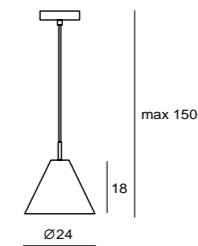

IP 65

CASTLE W R LED
 SLD-7034CWO
 LED 5W 3000K 425lm CRI80
 concrete, steel
 Canopy: B6
 Plate: C2

IP 65

CASTLE W S
 UNIT: deg
 AVERAGE BEAM ANGLE (50%): 115.3 DEG

CASTLE P CONE S
 SQ-185CP
 E27 1 x Max 12W CFL
 concrete, steel
 Canopy: A
 Plate: A