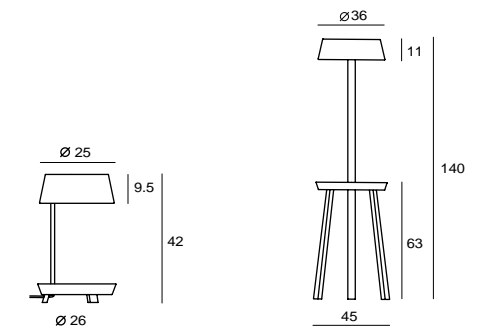

CARRY MINI D
SQ-6353MDU
E27 1 x Max 12W CFL
beech, steel
matt black/ matt pure white
USB charger

CARRY F
SQ-6350MFU
E27 2 x Max 12W CFL
beech, steel
matt black/ matt pure white
USB charger