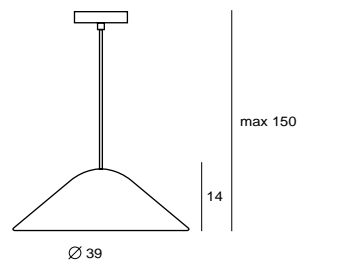

Golden PIN
DESIGN MARK
金點設計標甲