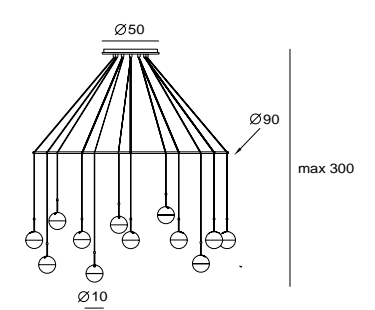

DORA PC12
SLD-1010PC12
LED 12 x 3000K CRI90
cast glass, steel
shade rotatable
Canopy: A10
Plate: A10

Bespoke Large Multi-tiered Chandelier