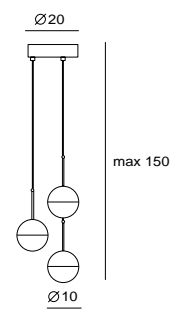

DORA P3
SLD-1010P3
LED 3 x 3000K CRI90
cast glass, steel
shade rotatable
Canopy: A13
Plate: A8