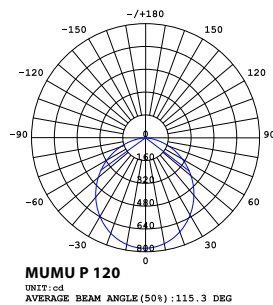

MUMU W
SLD-3981W
LED 5.7W 3000K 400lm CRI90
beech, walnut wood, aluminum
matt black/ matt pure white

MUMU P 120
SLD-3981P
LED 32W 3000K 2150Lm CRI90
beech, walnut wood, aluminum
matt black/ matt pure white