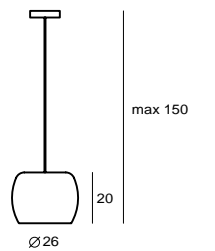

LALU 光華島

"Lalu" is a holy island in the legend of one of Taiwanese aborigines--Thao. It has been symbolized to be the residence of ancestors' spirits. LALU is natural granite based with mouth-blown glass. The combination plays a harmony between the nature and humanity art.

日月潭中的光華島，是邵族人最高祖靈 paclan 的居處，邵語稱為 lalu。LALU 運用被大自然刻劃出紋理的天然大理石材與手工口吹玻璃，找回那與自然共生共利的人文足跡。

By Chen, Chao Cheng 陳昭成, 2005

NEWTON 蘋果

Before the apple knocked Newton, no one ever found the gravitation; people say "an apple a day keeps the doctor away". Apple is not only a kind of fruit but constructs the modern technological life by bumping into science. NEWTON is made of mouth-blown glass. It appears gently charming when you turn on the light.

蘋果敲醒牛頓以前，萬有引力從未被發現，現代的生活是來自於它與科學間美麗的邂逅。手工口吹玻璃製成的 NEWTON，就像顆豐碩的蘋果，圓潤自然的線條透出溫暖柔和的光暈，點綴空間，誘發童話般的甜蜜氛圍。

By Chen, Chao Cheng 陳昭成, 2006