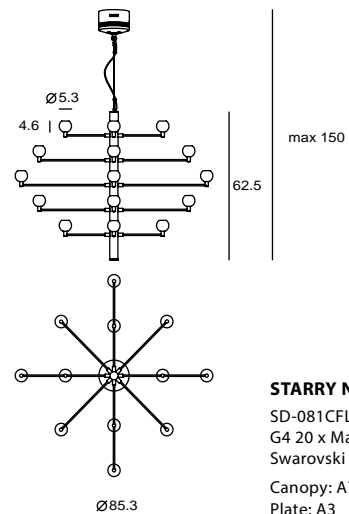

STARRY NIGHT P
SD-081CFL20
G4 20 x Max 10W
Swarovski crystal, steel
Canopy: A7
Plate: A3

TRANSPARENCE 透

TRANSPARENCE is combined with two glasses. The transparent one is just like a gauze, that the light can reach you but you cannot touch it. Through the opal inner glass, light is softened into a warm atmosphere.

光透過口吹白玉玻璃，經過如同薄紗般的透明玻璃，若隱若現地散發溫潤光輝與柔美氣質。雙玻璃交疊出光的層次感，透過調光裝置，找到合適的亮度，滿足空間裝飾與閱讀需求。

By Chen, Chao Cheng 陳昭成, 2002