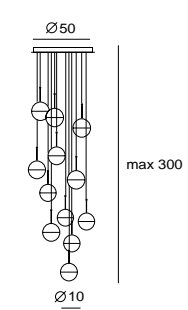

DORA P12
SLD-1010P12
LED 12 x 3000K CRI90
cast glass, steel
shade rotatable
Canopy: A10
Plate: A10