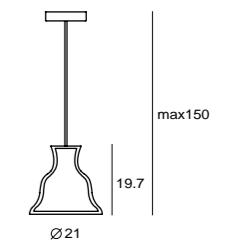

SALUTE CAKE
SQ-828P
E27 PAR30 1 x Max 75W
mouth-blown glass, steel
Canopy: A
Plate: A

SALUTE BELL
SQ-827P
E27 PAR30 1 x Max 75W
mouth-blown glass, steel
Canopy: A
Plate: A

SALUTE BELL R
SQ-827PR
E27 1 x Max 12W CFL
mouth-blown glass, steel
reflector: chrome/ copper/ brass
Canopy: A
Plate: A