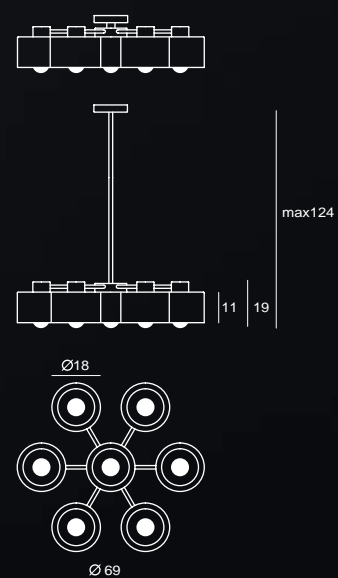

SNOWFLAKE P7
SQ-2757P7
E27 7 x Max 60W Crown
mouth-blown glass, steel
Canopy: A
Plate: A