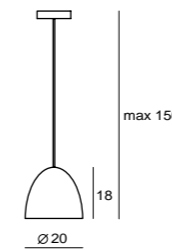

CASTLE P S
SQ-7131CP
E27 1 x Max 12W CFL
concrete, steel
Canopy: A
Plate: A