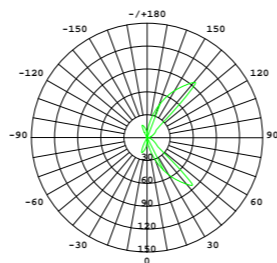

IP 65

CASTLE W R LED
 SLD-7034CWO
 LED 5W 3000K 425lm CRI80
 concrete, steel
 Canopy: B6
 Plate: C2

IP 65

CASTLE W S
 UNIT: deg
 AVERAGE BEAM ANGLE (50%): 115.3 DEG

CASTLE P CONE S
 SQ-185CP
 E27 1 x Max 12W CFL
 concrete, steel
 Canopy: A
 Plate: A