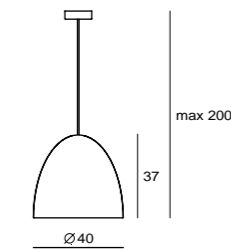

CASTLE P L
SQ-7133CP
E27 1 x Max 23W CFL
concrete, steel
Canopy: A4
Plate: B2