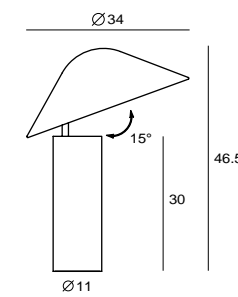

Golden PIN
DESIGN MARK
金點設計標甲