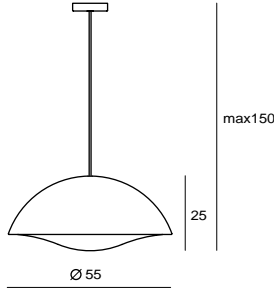

SQ-3655MPS

STALA 結晶

STALA is inspired from stalactite which must be formed in certain geologically circumstances and it takes tens of thousands years to come into being. The sanding painting finish symbol the rocky cave around stalactite. The smooth glass diffuser turns the illuminant into the tender warmth. With delicate structural device, users have easy access to approach the purpose of replacing bulbs.

在特定地質條件下，鐘乳石於數萬年漫長歷史中一點一滴慢慢結晶，如同燈飾工藝的慢工細活，造就非凡美感。以特殊砂漆傳達岩洞內的觸感，而弧面毛玻璃彷彿欲滴的圓潤鐘乳石，同時將刺眼的光線轉為溫柔空間的光暈。雙手將燈罩上移，即可更換燈泡，不必卸下玻璃罩。

By Chen, Chao Cheng 陳昭成, 2012