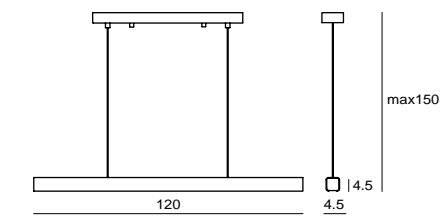

MUMU 目木

Taking the homonym in Chinese, MUMU sounds the same way as "seeing the wood". The designer Dian has been learning wood craft for years. It is the warmest material for him. Hence, to balance the cold sense of the linear metal body, he sets the beech/ walnut pieces on both ends of the LED pendant. Once you meet MUMU, you will see the woods immediately. MUMU has two versions to offer, 3000K and 5000K.

現代社會的發展，不全然引領我們走向璀璨的未來，有時人們感到無助，對環境的冷漠失去信心。觀察到此現象的設計師，結合前端科技，以簡潔的金屬材質，包覆高演色性 LED 燈體，隱喻科技發展的結晶；兩端的木片，點綴燈飾畫龍點睛效果。木頭，是最有生命力與溫度的材質，看見燈，我們即「目」見平衡冰冷感的「木」片亮點。空間中高懸的目木，娓娓道述：「即使再怎麼寒冷，總會看見一絲溫暖的存在」。

By Kuo, Keng Dian 郭庚典, 2015

MUMU P 120
SLD-3981P
LED 32W 3000K 2150Lm CRI90
beech, walnut wood, aluminum
matt black/ matt pure white