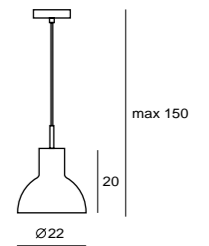

IP 65

CASTLE W R LED
 SLD-7034CWO
 LED 5W 3000K 425lm CRI80
 concrete, steel
 Canopy: B6
 Plate: C2

IP 65

CASTLE W S
 UNIT: deg
 AVERAGE BEAM ANGLE (50%): 115.3 DEG

CASTLE P CONE S
 SQ-185CP
 E27 1 x Max 12W CFL
 concrete, steel
 Canopy: A
 Plate: A