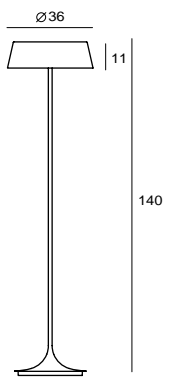

CHINA 閣

CHINA epitomizes an oriental spirit, an elder with infinite wisdom. CHINA features an impressive oil-bronzed finish with brushed copper edge. It intelligently comes with a spinning switch. Turn the base on and you will find a subtle light spinning. It is singing and celebrating the chords of the Eastern spirit.

深藏東方人文底蘊的「閣」，如同一位智者一身簡單、低調卻智慧無限。兼具開關功能的旋轉式底座，不但將外型簡化到極致，在沉穩之餘亦帶入創意與幽默。似乎在觸碰 DJ Base，調動光影變化的同時，也聽見黑膠唱片轉動的聲音。此系列有桌、立燈兩款。

By Chen, Chao Cheng 陳昭成, 2004