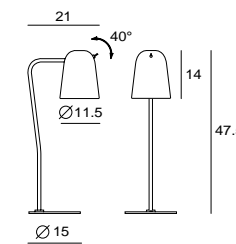

DOBI 多比

Since living spaces are generally not as spacious as before, we redesign a series of popular collections in 2015 and enable them to fit well than the original ones. DOBI is an extension from DODO, the design which was inspired by the comical bird from Alice in wonderland. Other than amending the size, the DOBI collection maintains whatever DODO has to offer, such as dip switch, the adjustable shade, etc. For those who has limited budget and living spaces, DOBI would be certainly ideal to collect.

因應現代大部份有限居家空間，2015年我們推出一系列 MINI 延伸款，尺寸更精巧，與環境的結合更密切。圓筒狀的 DODO，可活潑、可沈靜、可時髦、可典雅的多風格展現，自推出即吸引不少目光。DOBI 承襲 DODO 的基因，比例縮小，功能依舊，讓小空間的您，也能一享與 DODO 歷險的樂趣！

By Chen, Chao Cheng 陳昭成, 2015