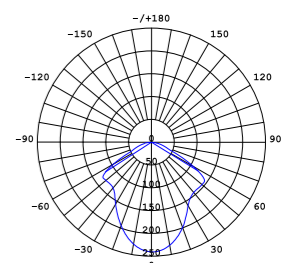

CASTLE P M
DINT: 60
AVERAGE BEAM ANGLE (50%): 115.3 DEG