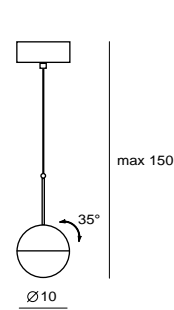

DORA P
SLD-1010P
LED 1 x 3000K CRI90
cast glass, steel
Canopy: A1
Plate: A6