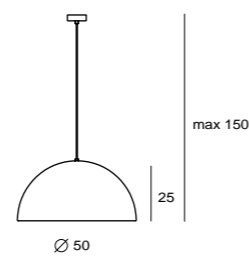

DOME P L
SQ-3650MP
E27 1 x Max 23W CFL
matt black/ shiny white/
copper
swirling reflector, bulb cover
Canopy: A
Plate: A6