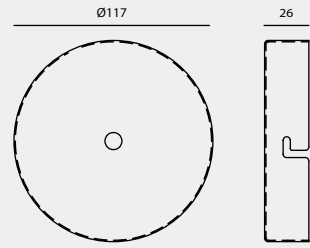

CANOPY TYPE

壁 蓋 種 類

A