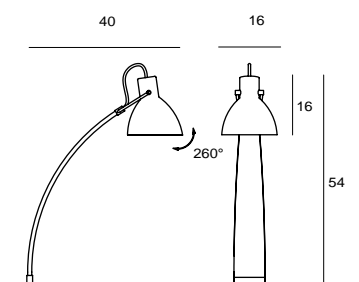

LAITO W
SQ-893MWR
E27 1 x Max 12W CFL
matt white
shade rotatable
Canopy: B2
Plate: A5