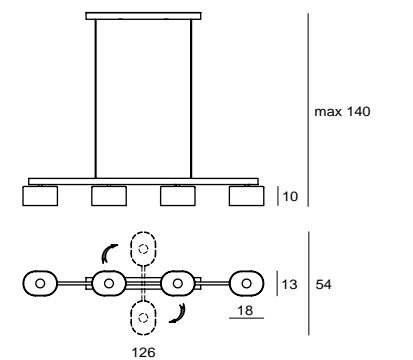

KAZOKU P
SG-323CTR4
G9 4 x 40W
mouth-blown glass, steel
cross-bar
Canopy: C5
Plate: A1