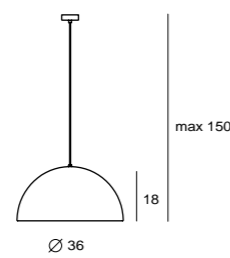

DOME P M
SQ-360MP
E27 1 x Max 12W CFL
matt black/ shiny white/
copper
swirling reflector, bulb cover
Canopy: A
Plate: A