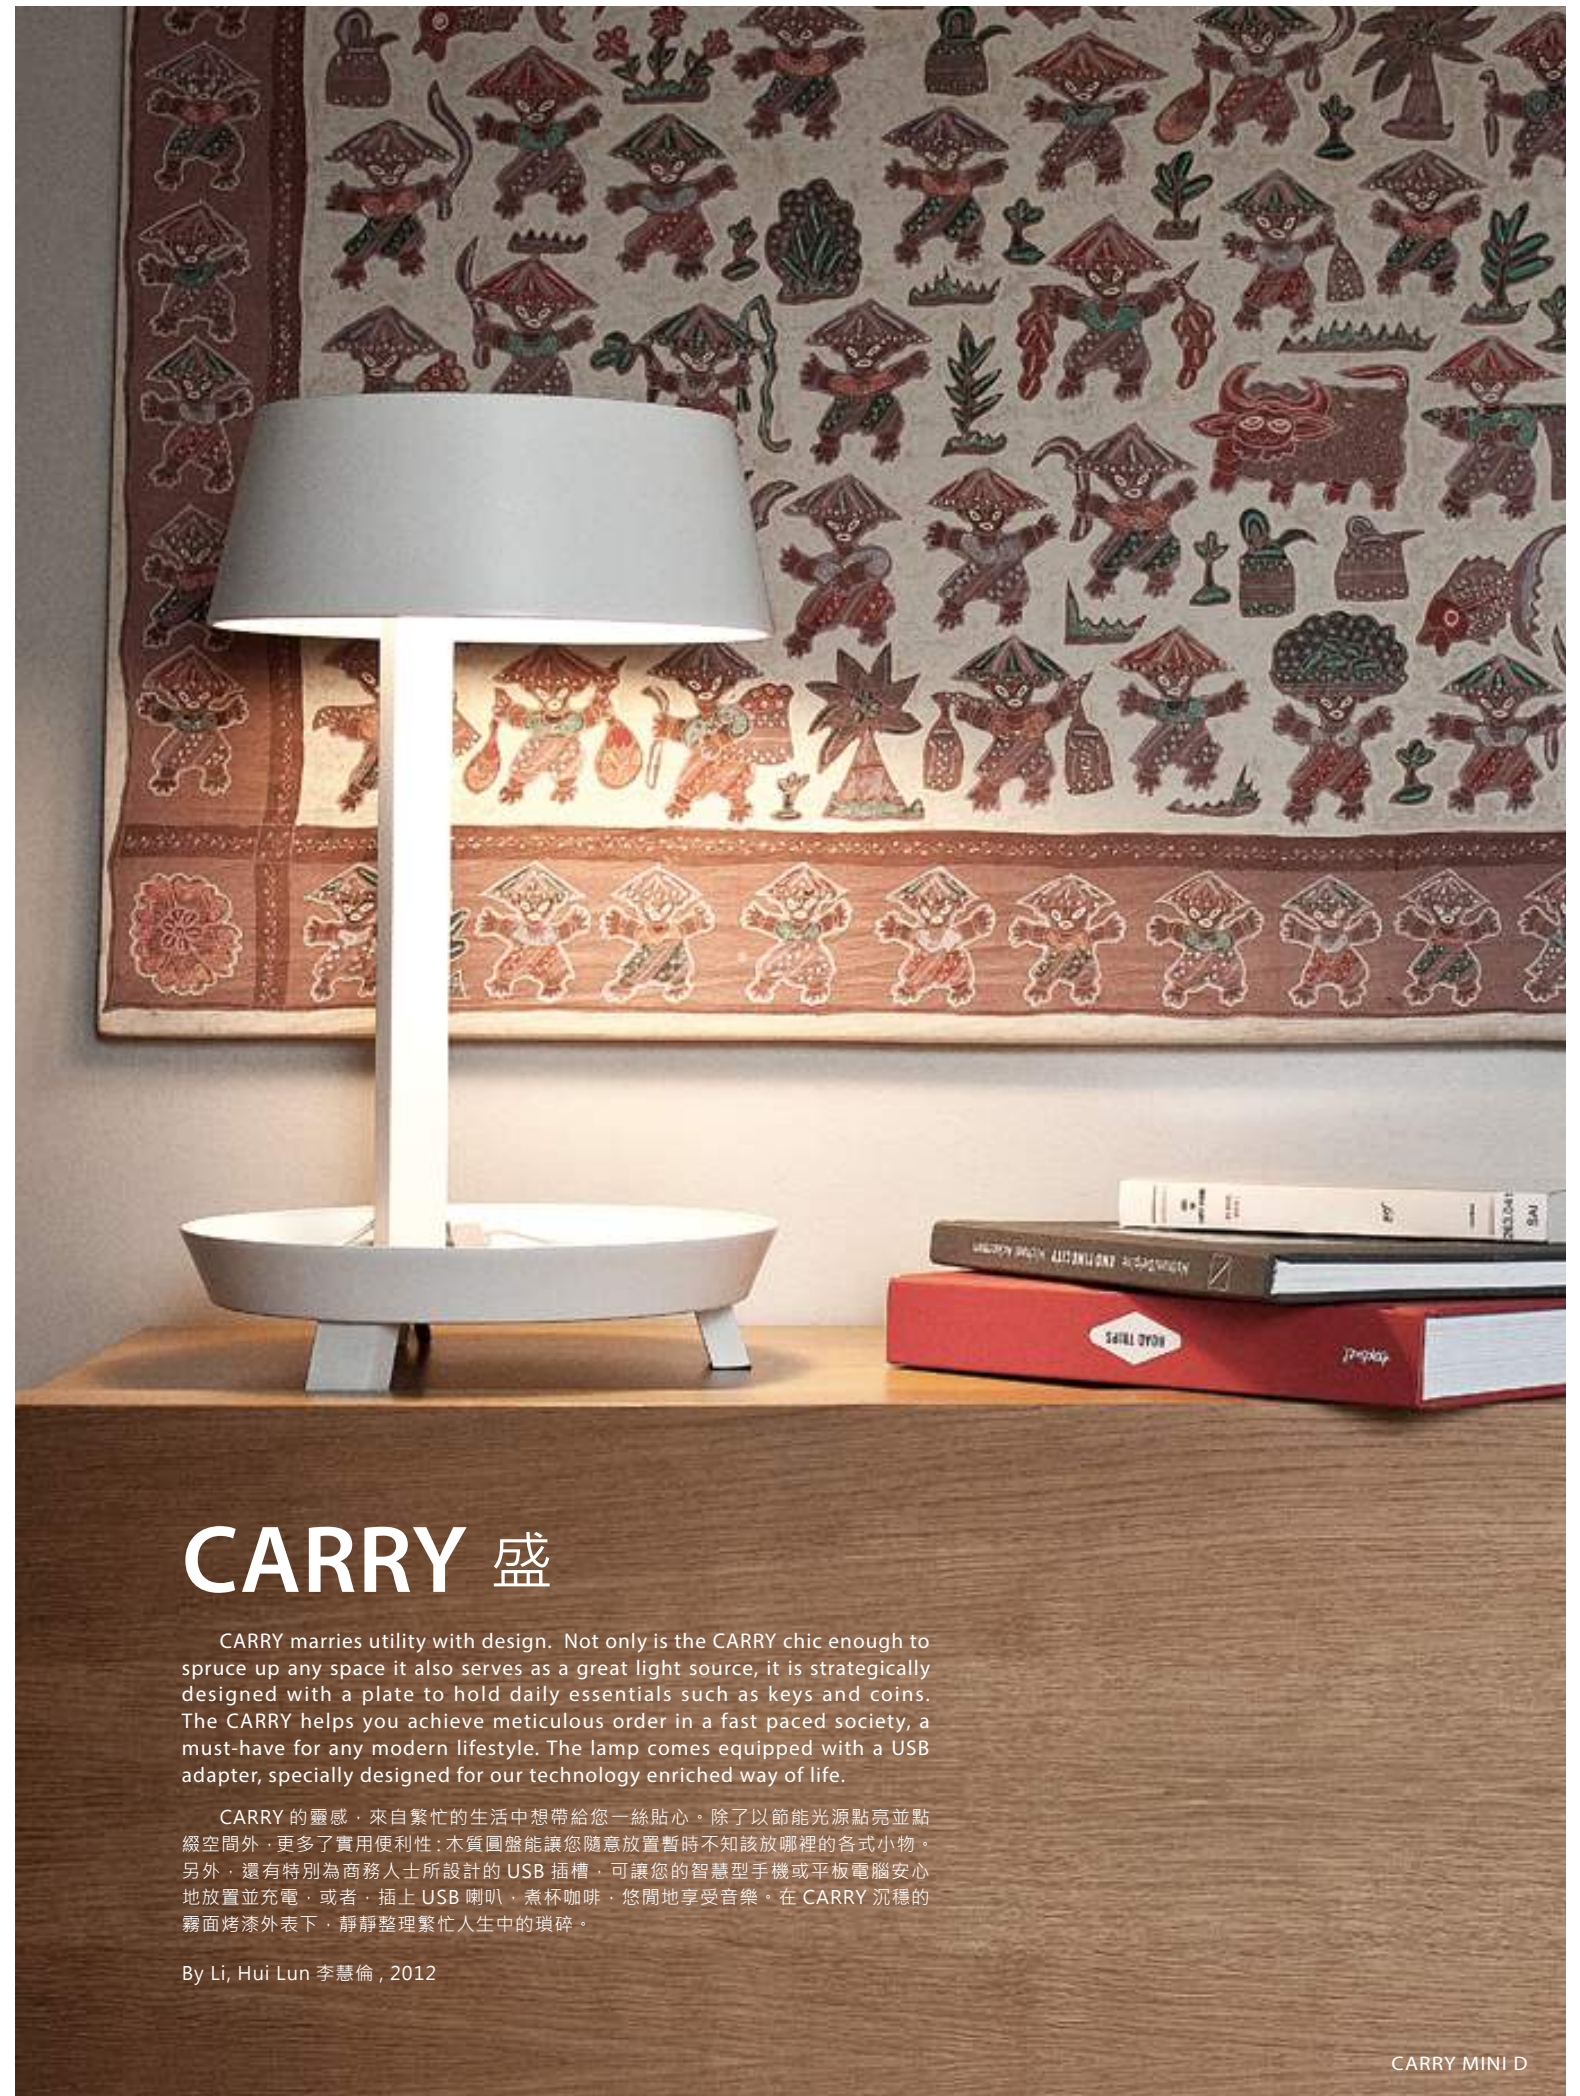

ARCHER F XL
SQ-603FLR
E27 3 x Max 23W CFL
fabric, steel, beech
adjustable arm

CARRY 盛

CARRY marries utility with design. Not only is the CARRY chic enough to spruce up any space it also serves as a great light source, it is strategically designed with a plate to hold daily essentials such as keys and coins. The CARRY helps you achieve meticulous order in a fast paced society, a must-have for any modern lifestyle. The lamp comes equipped with a USB adapter, specially designed for our technology enriched way of life.