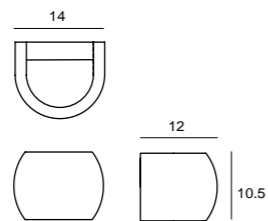

IP 65

CASTLE W R LED
 SLD-7034CWO
 LED 5W 3000K 425lm CRI80
 concrete, steel
 Canopy: B6
 Plate: C2

IP 65

CASTLE W S
 UNIT: deg
 AVERAGE BEAM ANGLE (50%): 115.3 DEG

CASTLE P CONE S
 SQ-185CP
 E27 1 x Max 12W CFL
 concrete, steel
 Canopy: A
 Plate: A