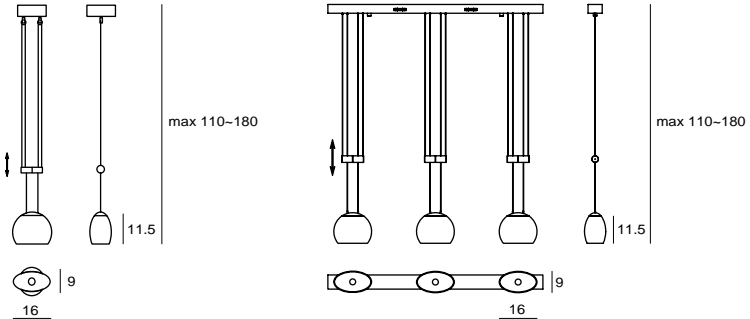

JOJO P
SL-800
G6.35 1 x Max 50W
mouth-blown glass, steel
up-and-down adjustable
Canopy: A5
Plate: A

JOJO P3
SL-800A3
G6.35 3 x Max 50W
mouth-blown glass, steel
up-and-down adjustable
Canopy: C4
Plate: A9