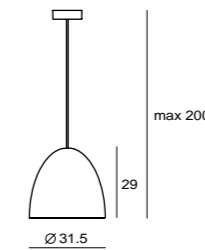

CASTLE P M
SQ-7132CP
E27 1 x Max 23W CFL
concrete, steel
Canopy: A4
Plate: B2