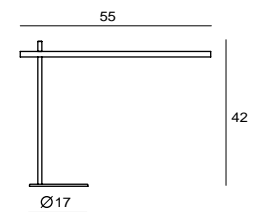

STREAM 彗星

STREAM captures a comets path and marries sculptural geometry with practicality. It is dramatically constructed with one sleek piece of aluminum body. The lamp comes equipped with great color rendering LED (CRI > 80). Moreover, the flexible dimmer frees your need toward light.

就像彗星在天空拉出絢麗的光軌, Stream 把這道瀟灑化作它的一體成型。以鋁合金打造流暢線條, 使用可調光且高演色性的 LED。除了呼應低碳需求, 更多了調整不同照度的便利。輕巧的機身適合各種空間, 可以輕鬆帶著走, 簡單擁有一個發光的角落。

By Chen, Chao Cheng 陳昭成, 2010

TICKTOCK 滴答

TICKTOCK got the inspiration from the concept of time. Without any hesitation, time is constantly moving forward second by second. Creating sculptural geometry, TICKTOCK is coated with sleek matte black paint, and connected to a power source by a red textile cord. The strategic usage of LED makes this modern lighting environmentally sound as well.

時間總是一步步, 毫不猶豫且永不回頭地往前走, 而「滴答」就像陪您工作到 6:15 的好朋友。霧黑烤漆的低調外型, 以紅色紡織線點綴, 為冷峻的 TICKTOCK 注入一股暖意。襯托辛勤工作亦不失赤子之心的您, LED 的使用, 更賦予這盞簡單的現代燈一個不簡單的綠色使命。

By Chen, Chao Cheng 陳昭成, 2007