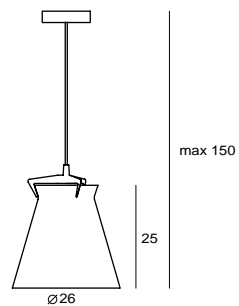

COCKTAIL P
SQ-263P
E27 1 x Max 23W CFL
mouth-blown glass, steel
Canopy: A
Plate: A