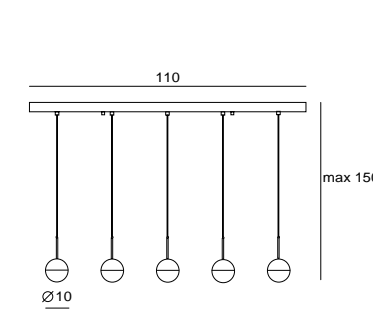

DORA PL5
SLD-1010PL5
LED 5 x 3000K CRI90
cast glass, steel
shade rotatable
Canopy: C7
Plate: A11