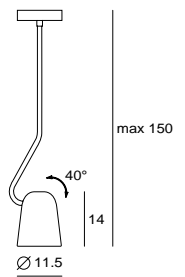

DOBI W
SQ-2181WR
E14 1 x Max 40W
adjustable lampshade
canopy: B
plate: A6

DOBI P
SQ-2181PS
E14 1 x Max 40W
adjustable lampshade
canopy: A
plate: D1

COCKTAIL 夜宴

At a party, cocktail never skips and always delights you with slightly drunk. That is what COCKTAIL born to be. Its patent suspension keeps the mouth-blown glass shade balanced and suspended without any holes on it.