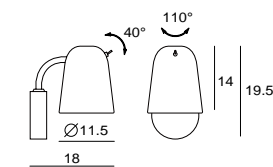

DOBI 多比

Since living spaces are generally not as spacious as before, we redesign a series of popular collections in 2015 and enable them to fit well than the original ones. DOBI is an extension from DODO, the design which was inspired by the comical bird from Alice in wonderland. Other than amending the size, the DOBI collection maintains whatever DODO has to offer, such as dip switch, the adjustable shade, etc. For those who has limited budget and living spaces, DOBI would be certainly ideal to collect.

因應現代大部份有限居家空間，2015年我們推出一系列 MINI 延伸款，尺寸更精巧，與環境的結合更密切。圓筒狀的 DODO，可活潑、可沈靜、可時髦、可典雅的多風格展現，自推出即吸引不少目光。DOBI 承襲 DODO 的基因，比例縮小，功能依舊，讓小空間的您，也能一享與 DODO 歷險的樂趣！

By Chen, Chao Cheng 陳昭成, 2015