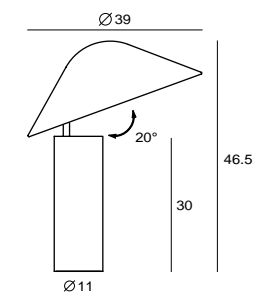

Golden PIN
DESIGN MARK
金點設計標甲