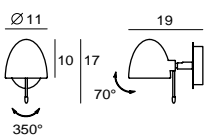

GLACIER W
SG-623WR
G9 1 x Max 40W
cast glass, steel
Canopy: D
Plate: E1